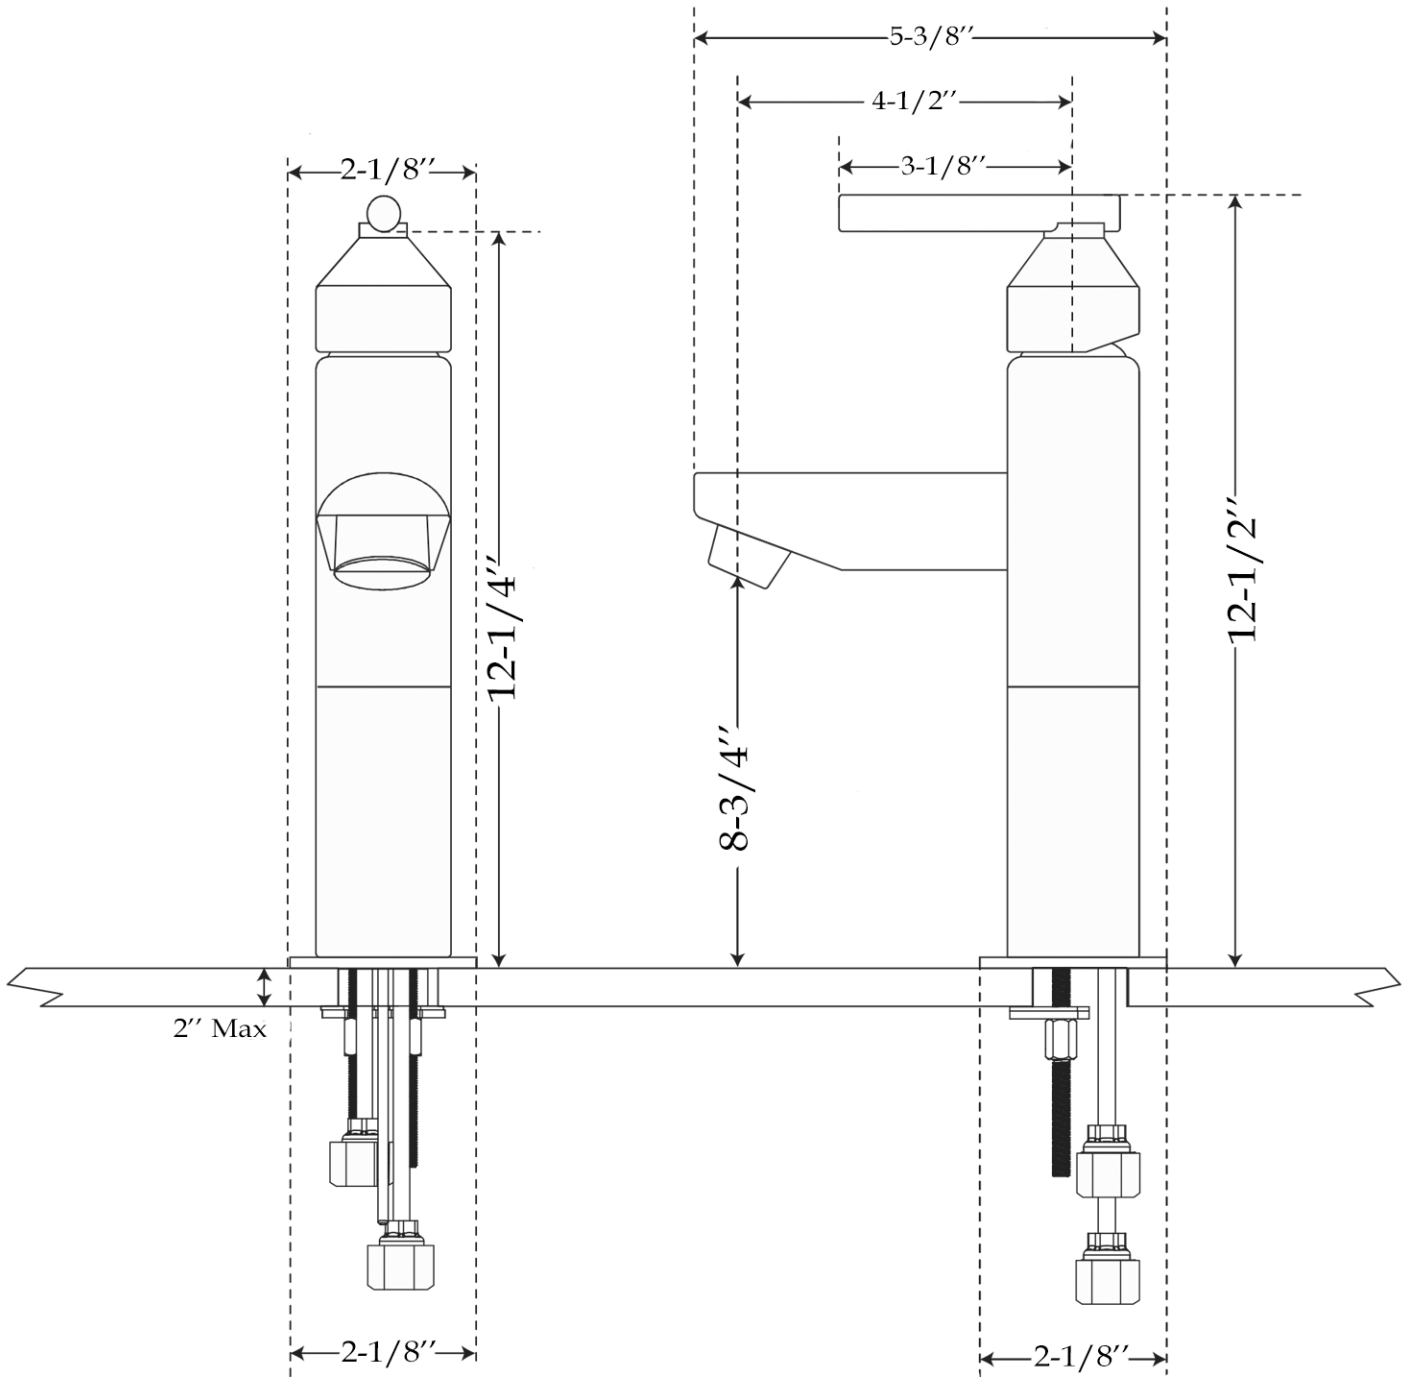

Single Post Bathroom Sink Faucet by Randolph Morris

Item #: RMNAB225

All products and specifications are subject to change without notice. Randolph Morris is not responsible for typographical and/or dimensional errors. Typographical errors are subject to correction.

Note: Rough-in dimensions may vary +/- 1/2" and are subject to change. No responsibility is assumed by Randolph Morris.