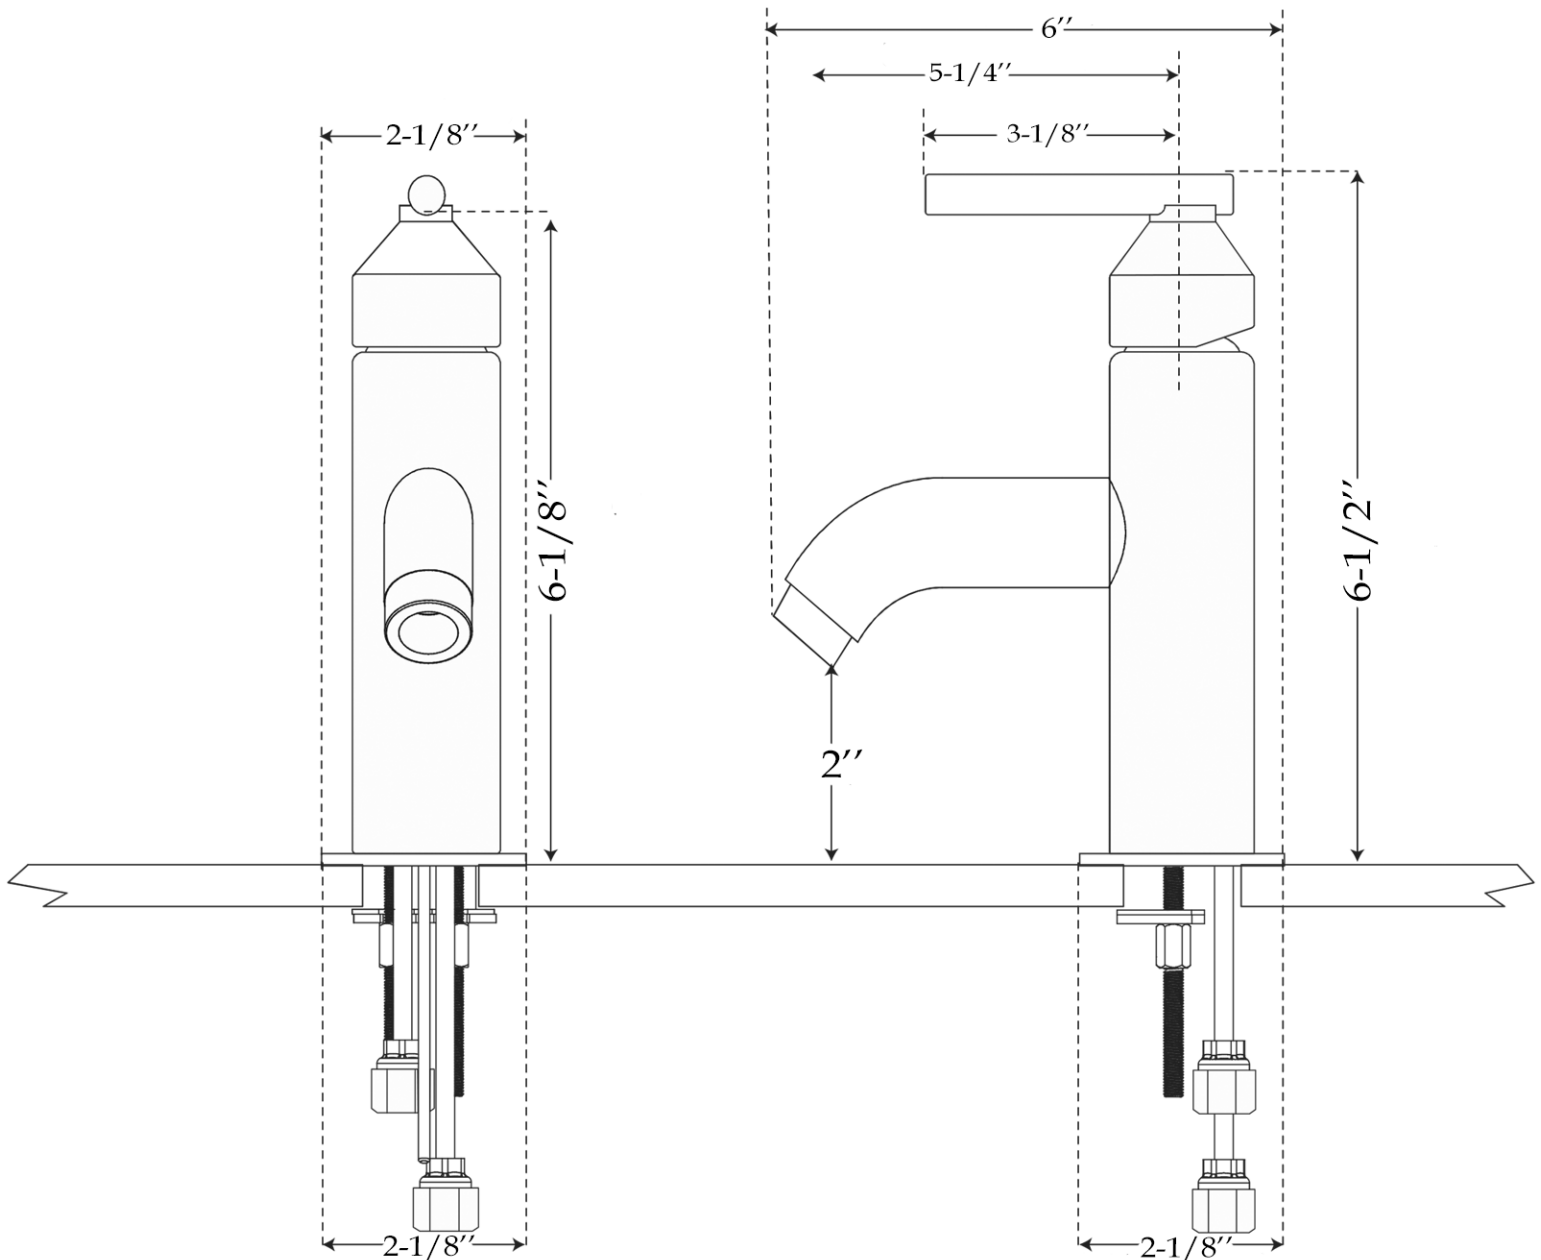

## Single Post Bathroom Sink Faucet by Randolph Morris

Item #: RMNAB205

All products and specifications are subject to change without notice. Randolph Morris is not responsible for typographical and/or dimensional errors. Typographical errors are subject to correction.

Note: Rough-in dimensions may vary  $\pm 1/2''$  and are subject to change. No responsibility is assumed by Randolph Morris.