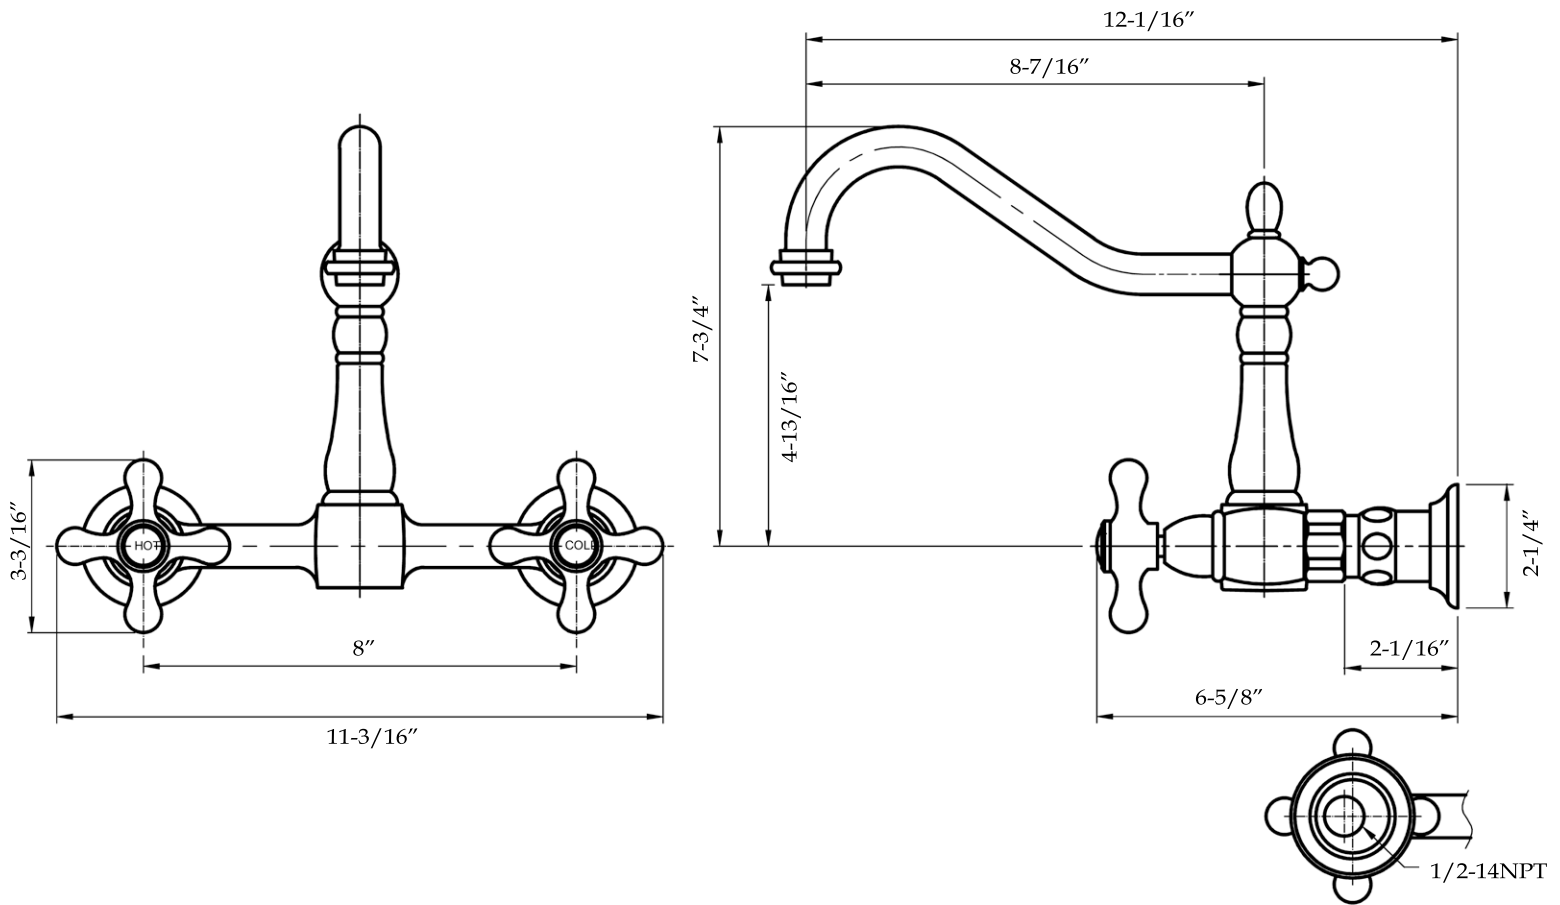

## Wall Mounted Bridge Kitchen Faucet by Randolph Morris

Item #: RMNAB1456

All products and specifications are subject to change without notice. Randolph Morris is not responsible for typographical and/or dimensional errors. Typographical errors are subject to correction.

Note: Rough-in dimensions may vary +/- 1/2" and are subject to change. No responsibility is assumed by Randolph Morris.