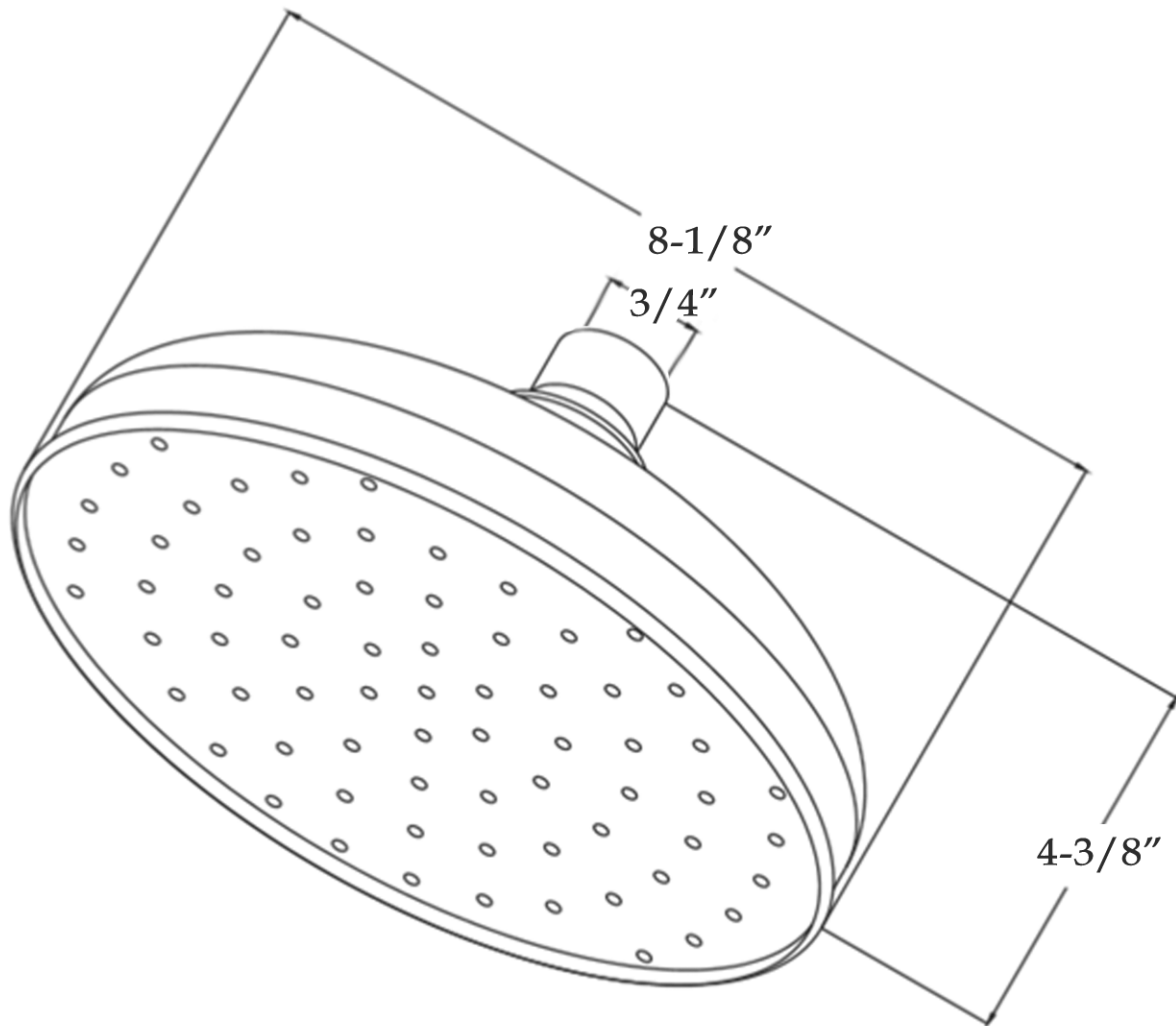

Rainshower Showerhead by Randolph Morris

Item #: RMN8

All products and specifications are subject to change without notice. Randolph Morris is not responsible for typographical and/or dimensional errors. Typographical errors are subject to correction.

Note: Rough-in dimensions may vary +/- 1/2" and are subject to change. No responsibility is assumed by Randolph Morris.