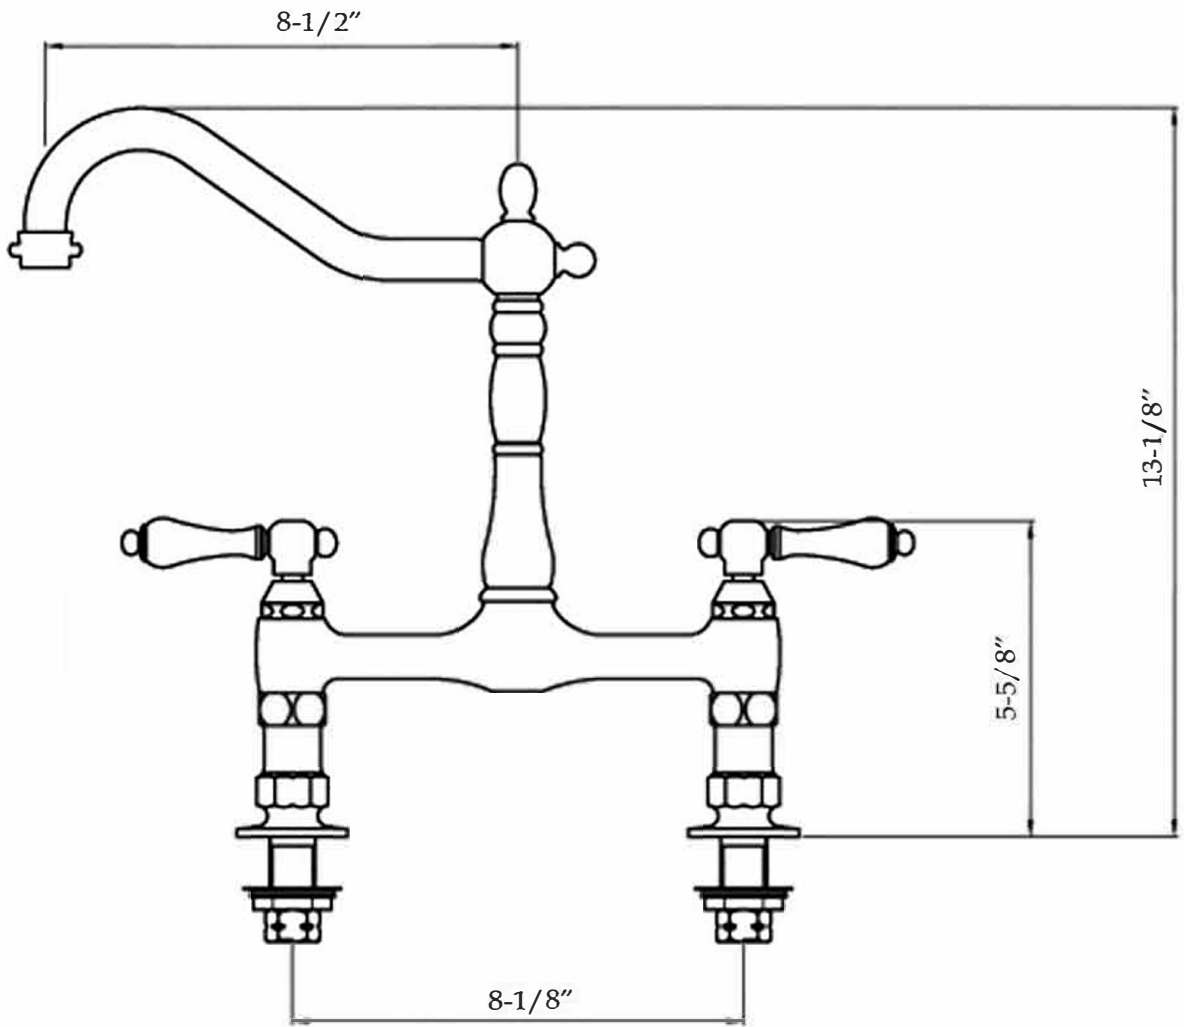

Bridge Style Kitchen Faucet with Metal Lever Handles by Randolph Morris

Item #: RMNAB728ML

All products and specifications are subject to change without notice. Randolph Morris is not responsible for typographical and/or dimensional errors. Typographical errors are subject to correction.

Note: Rough-in dimensions may vary +/- 1/2" and are subject to change. No responsibility is assumed by Randolph Morris.