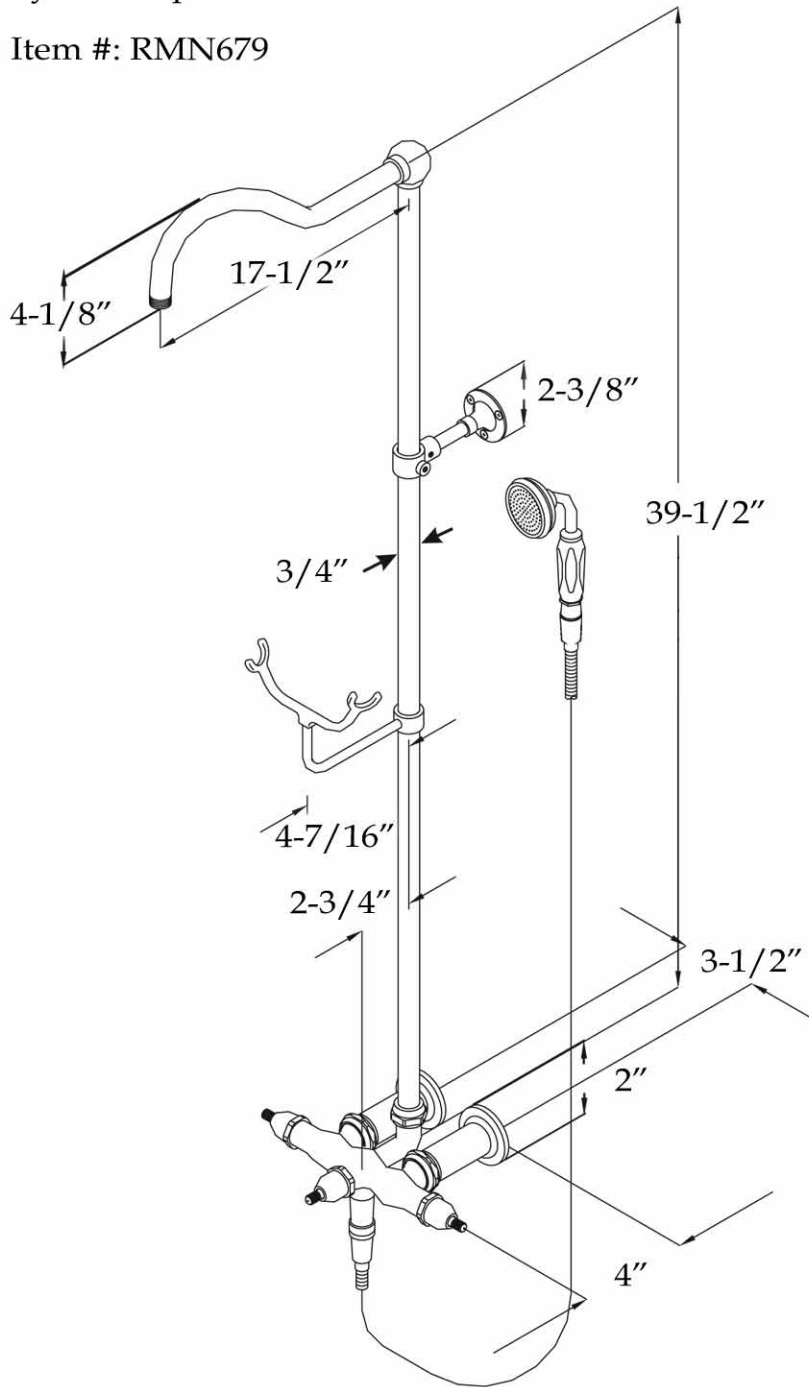

### Exposed Shower Set with Handshower by Randolph Morris

Item #: RMN679

All products and specifications are subject to change without notice. Randolph Morris is not responsible for typographical and/or dimensional errors. Typographical errors are subject to correction.

Note: Rough-in dimensions may vary +/- 1/2" and are subject to change. No responsibility is assumed by Randolph Morris.