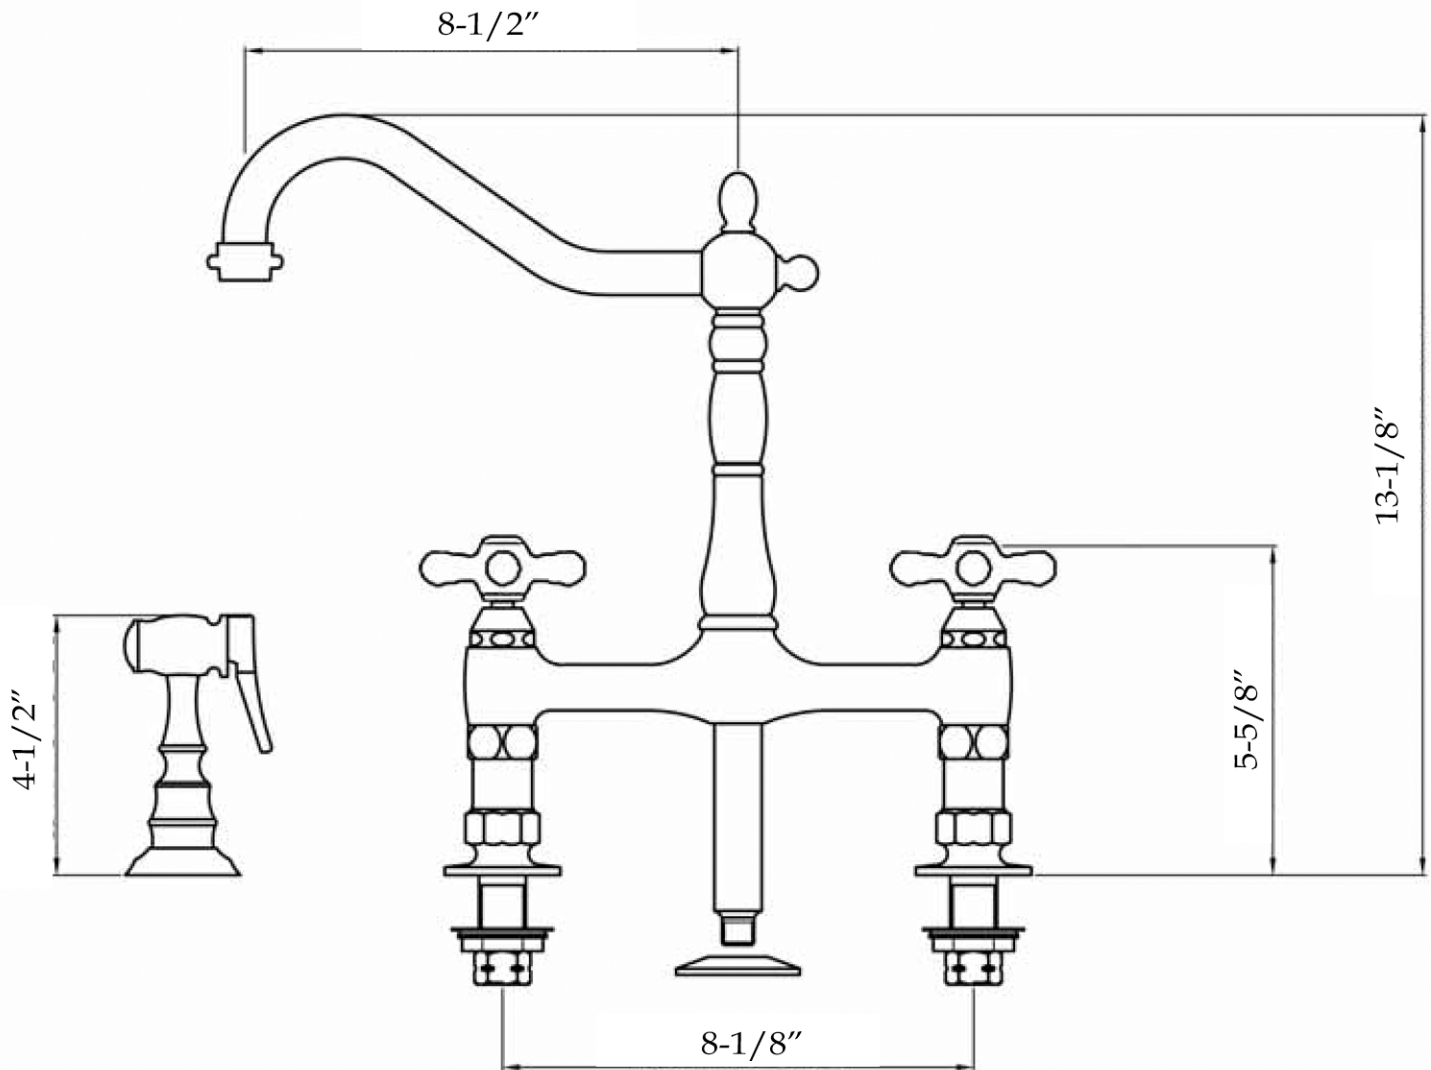

Bridge Style Kitchen Faucet with Metal Cross Handles by Randolph Morris

Item #: RMNAB511MC

All products and specifications are subject to change without notice. Randolph Morris is not responsible for typographical and/or dimensional errors. Typographical errors are subject to correction.

Note: Rough-in dimensions may vary +/- 1/2" and are subject to change. No responsibility is assumed by Randolph Morris.