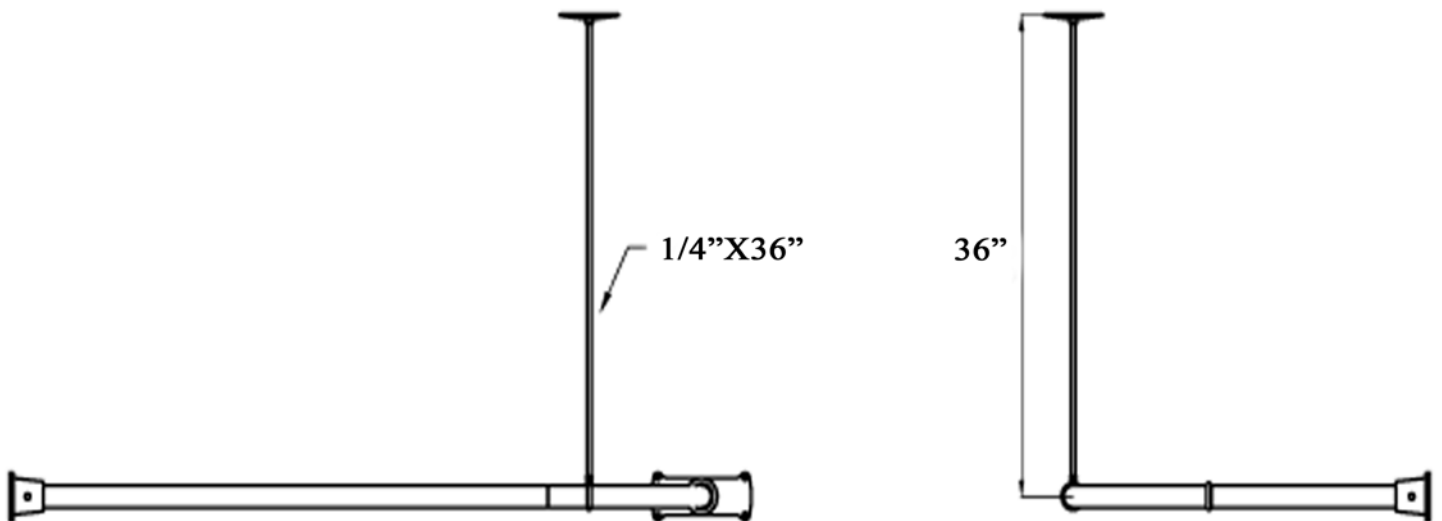

## L-Ring Corner Shower Curtain Rod 27 x 60 by Randolph Morris

Item #: RM500

Unpack and check all the parts, and read the instructions

All products and specifications are subject to change without notice. Randolph Morris is not responsible for typographical and/or dimensional errors. Typographical errors are subject to correction.

Note: Rough-in dimensions may vary +/- 1/2" and are subject to change. No responsibility is assumed by Randolph Morris.