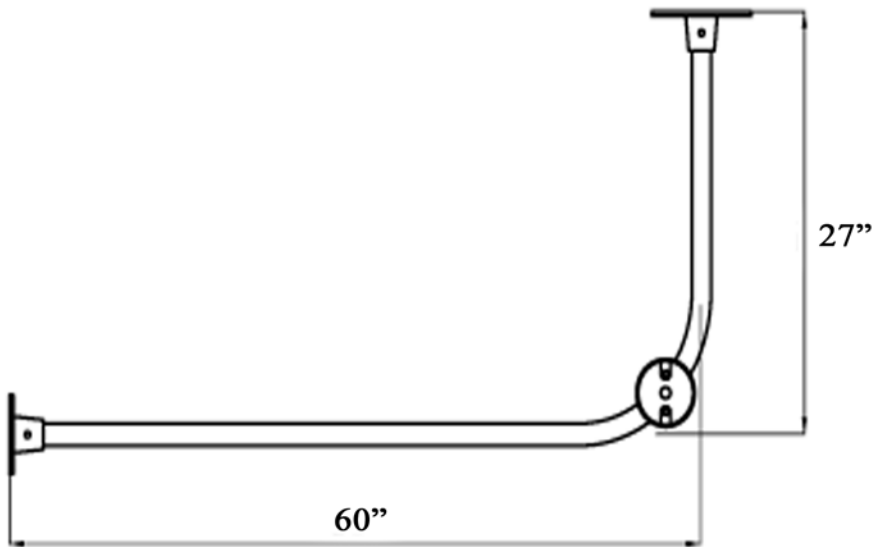

## L-Ring Corner Shower Curtain Rod 27 x 60 by Randolph Morris

Item #: RM500

Unpack and check all the parts, and read the instructions

All products and specifications are subject to change without notice. Randolph Morris is not responsible for typographical and/or dimensional errors. Typographical errors are subject to correction.

Note: Rough-in dimensions may vary +/- 1/2" and are subject to change. No responsibility is assumed by Randolph Morris.