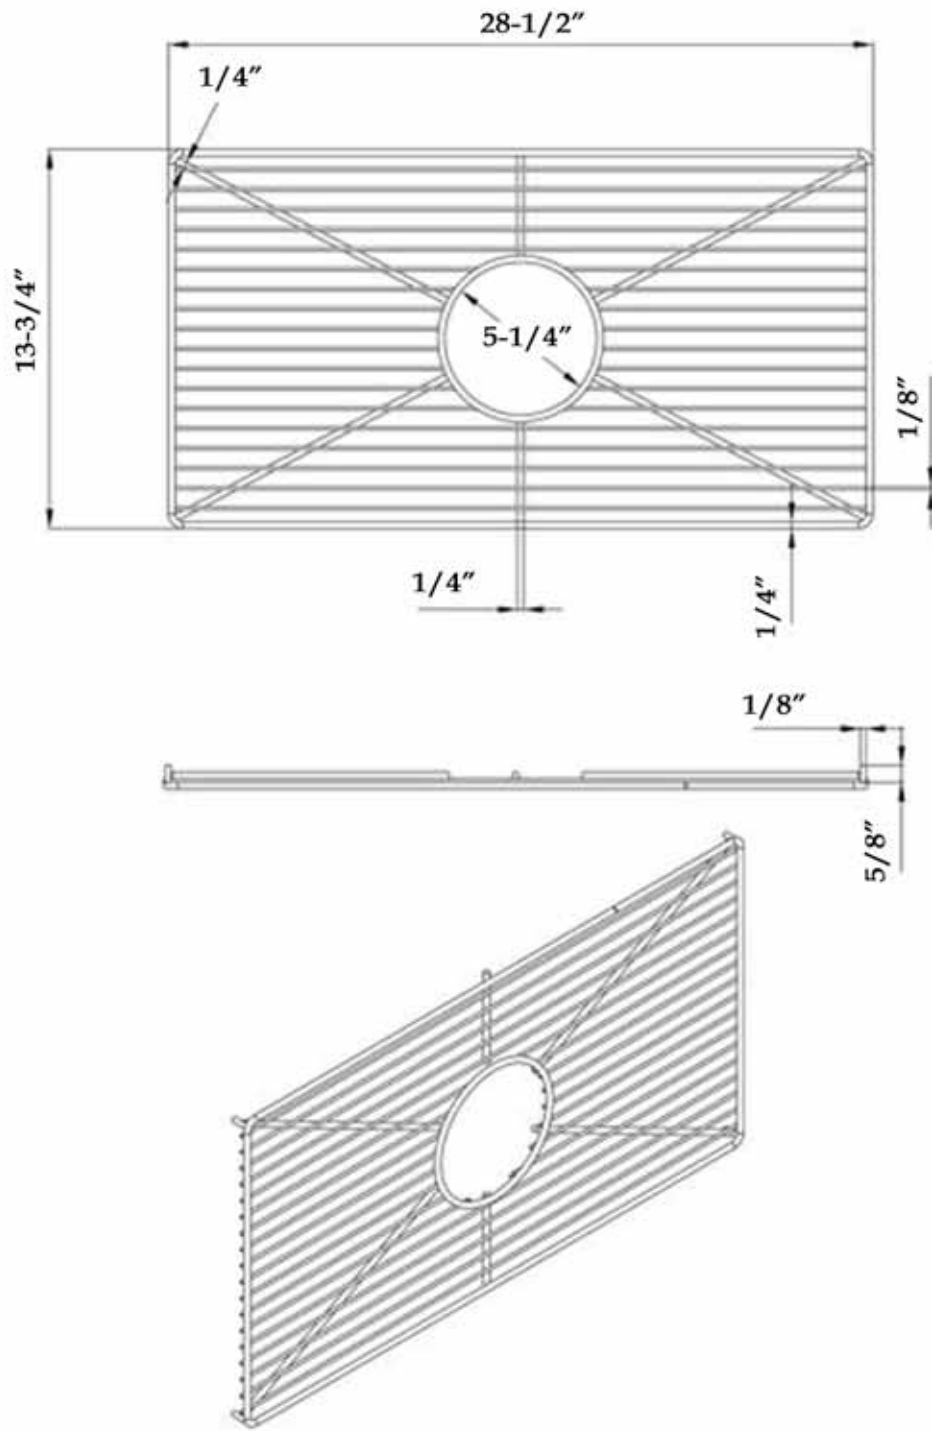

Kitchen Sink Grid

by Randolph Morris

Item #: RMN3318GRID

Unpack and check all the parts, and read the instructions

All products and specifications are subject to change without notice. Randolph Morris is not responsible for typographical and/or dimensional errors. Typographical errors are subject to correction.

Note: Rough-in dimensions may vary $\pm 1/2\text{'}$ and are subject to change. No responsibility is assumed by Randolph Morris.