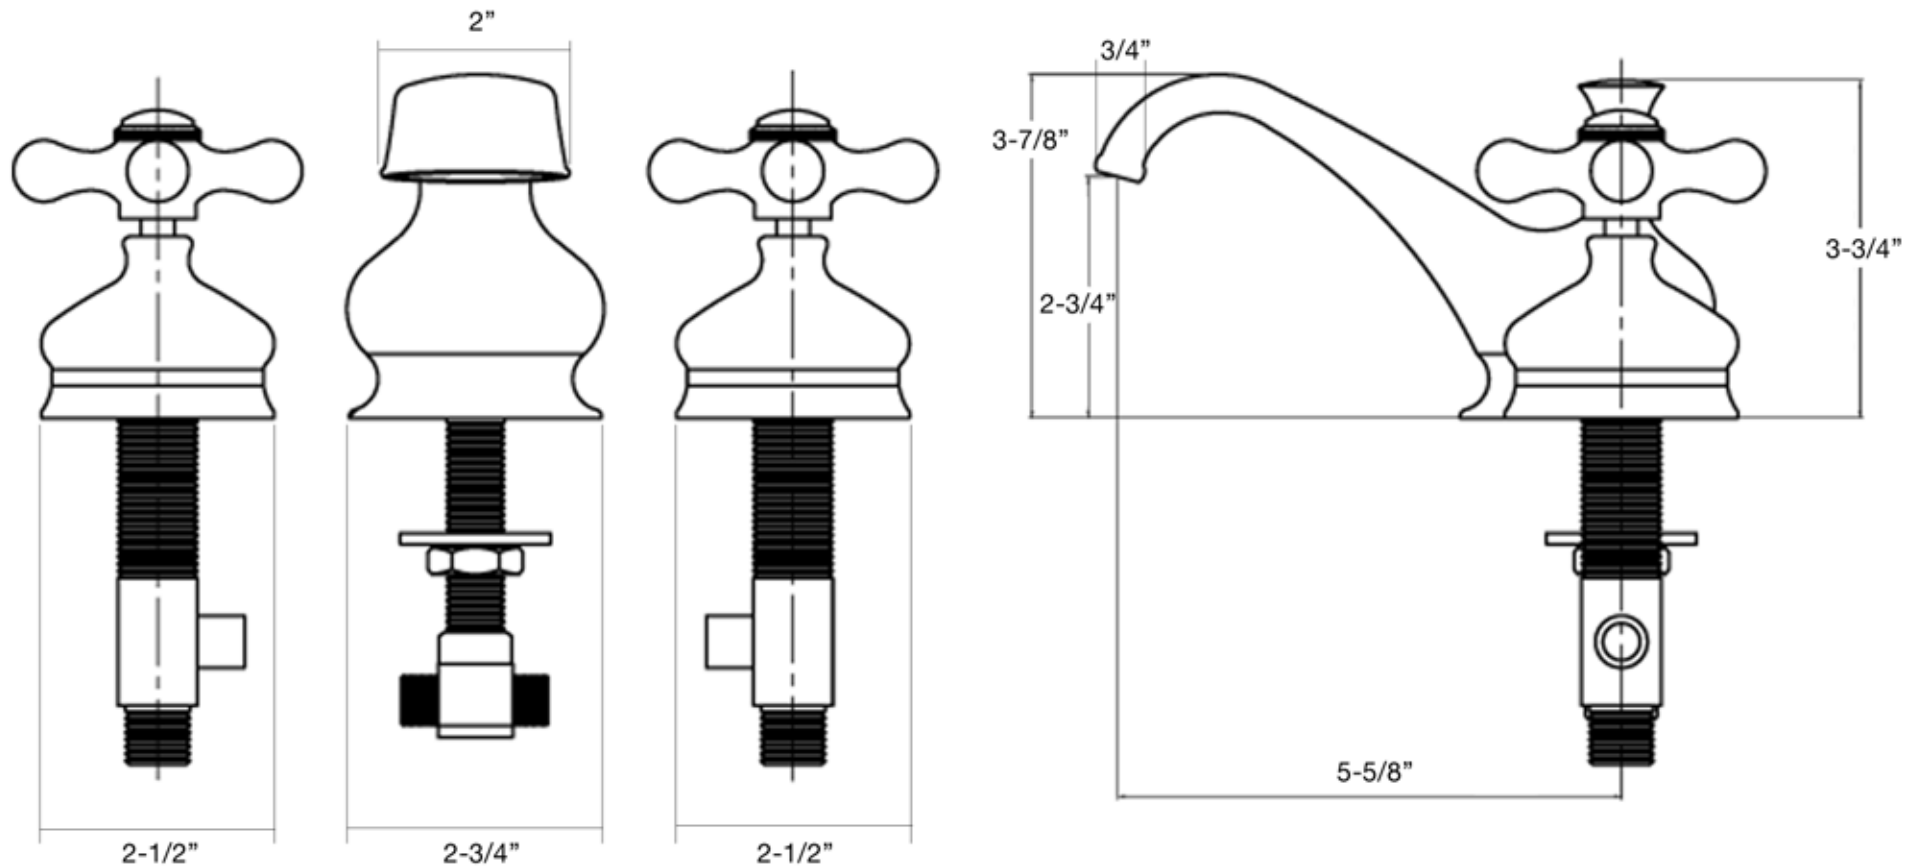

Widespread Bathroom Sink Faucet with Metal Cross Handles

Sku: RMNAB325MC

Approximate Measurements

All products and specifications are subject to change without notice. Randolph Morris is not responsible for typographical and/or dimensional errors. Typographical errors are subject to correction.

Note: Rough-in dimensions may vary +/- 1/2" and are subject to change. No responsibility is assumed by Randolph Morris.