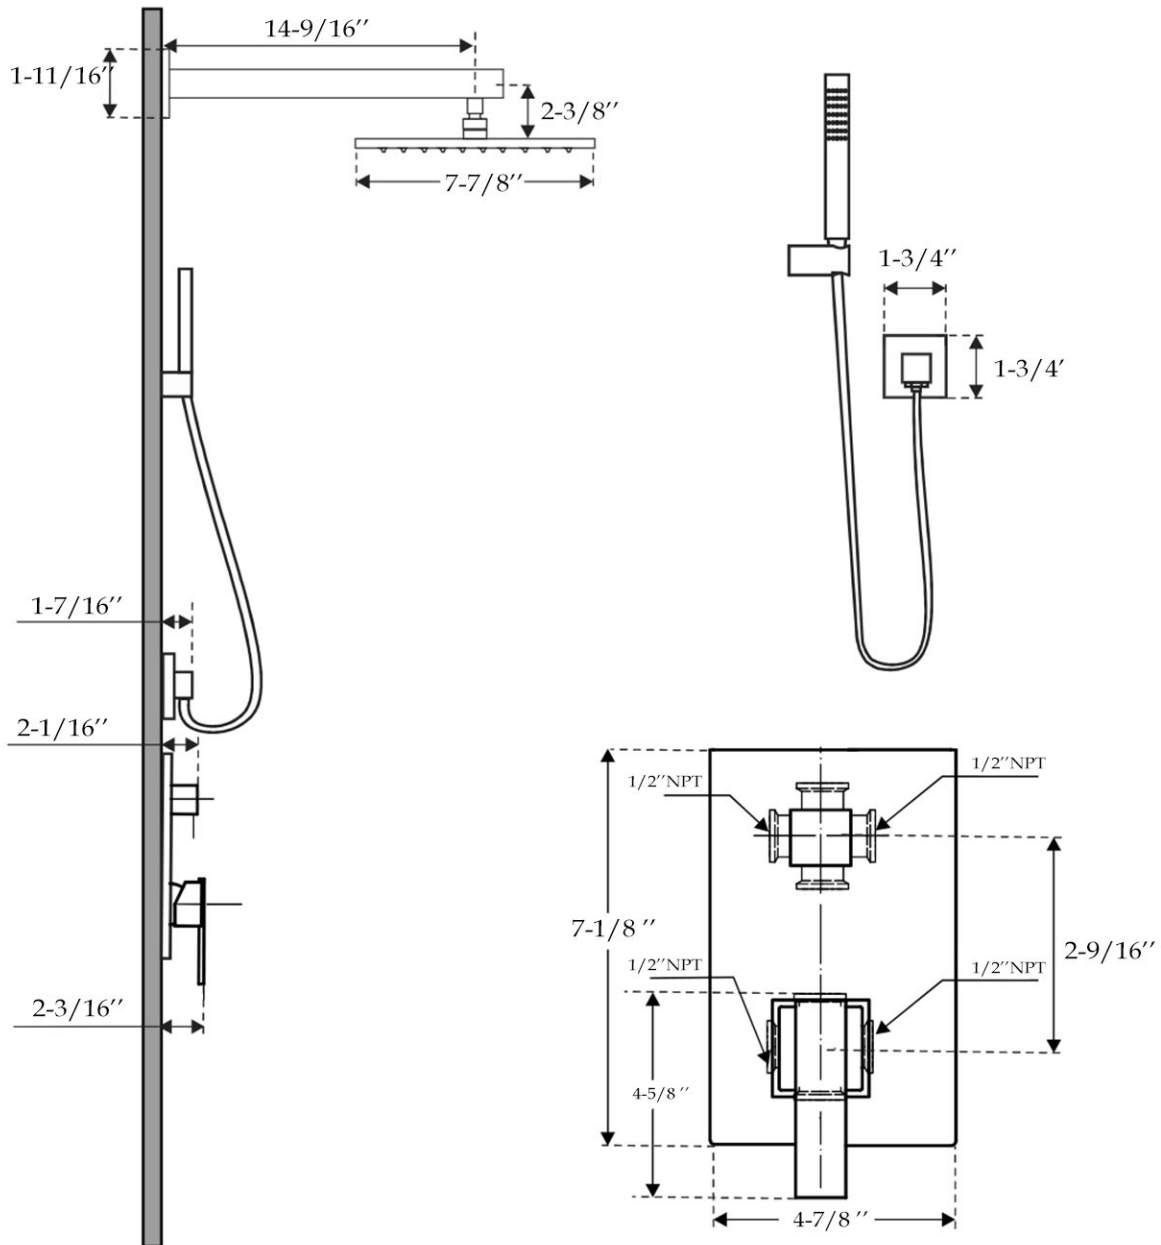

## Wall Mount Shower by Randolph Morris

Item #: RMN315

All products and specifications are subject to change without notice. Randolph Morris is not responsible for typographical and/or dimensional errors. Typographical errors are subject to correction.

Note: Rough-in dimensions may vary  $\pm 1/2''$  and are subject to change. No responsibility is assumed by Randolph Morris.