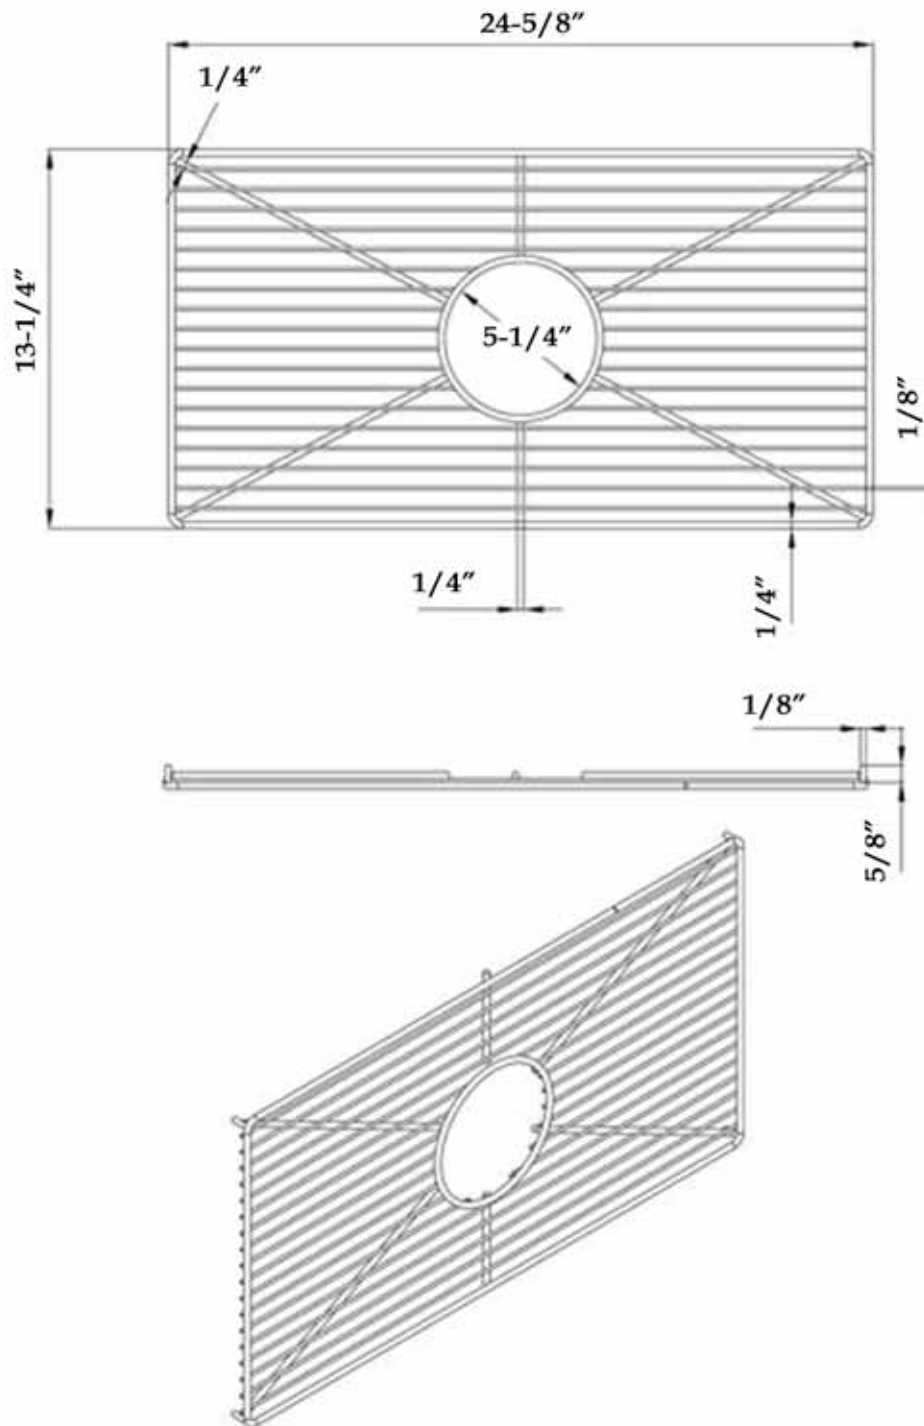

Kitchen Sink Grid

by Randolph Morris

Item #: RMN3018GRID

Unpack and check all the parts, and read the instructions

All products and specifications are subject to change without notice. Randolph Morris is not responsible for typographical and/or dimensional errors. Typographical errors are subject to correction.

Note: Rough-in dimensions may vary $\pm 1/2$ " and are subject to change. No responsibility is assumed by Randolph Morris.