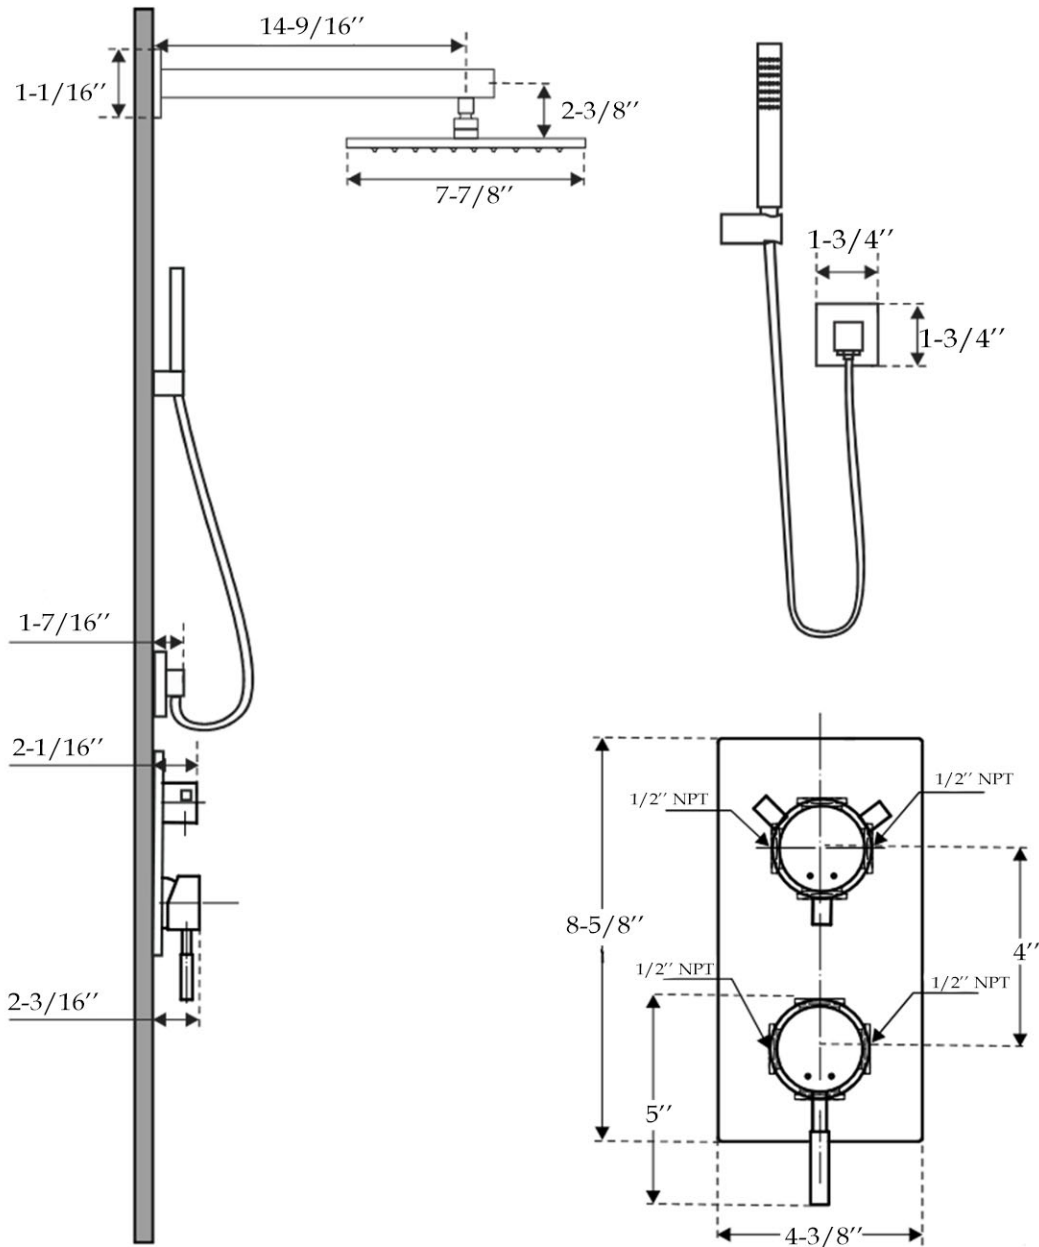

Wall Mount Shower by Randolph Morris

Item #: RMN1992

All products and specifications are subject to change without notice. Randolph Morris is not responsible for typographical and/or dimensional errors. Typographical errors are subject to correction.

Note: Rough-in dimensions may vary +/- 1/2" and are subject to change. No responsibility is assumed by Randolph Morris.