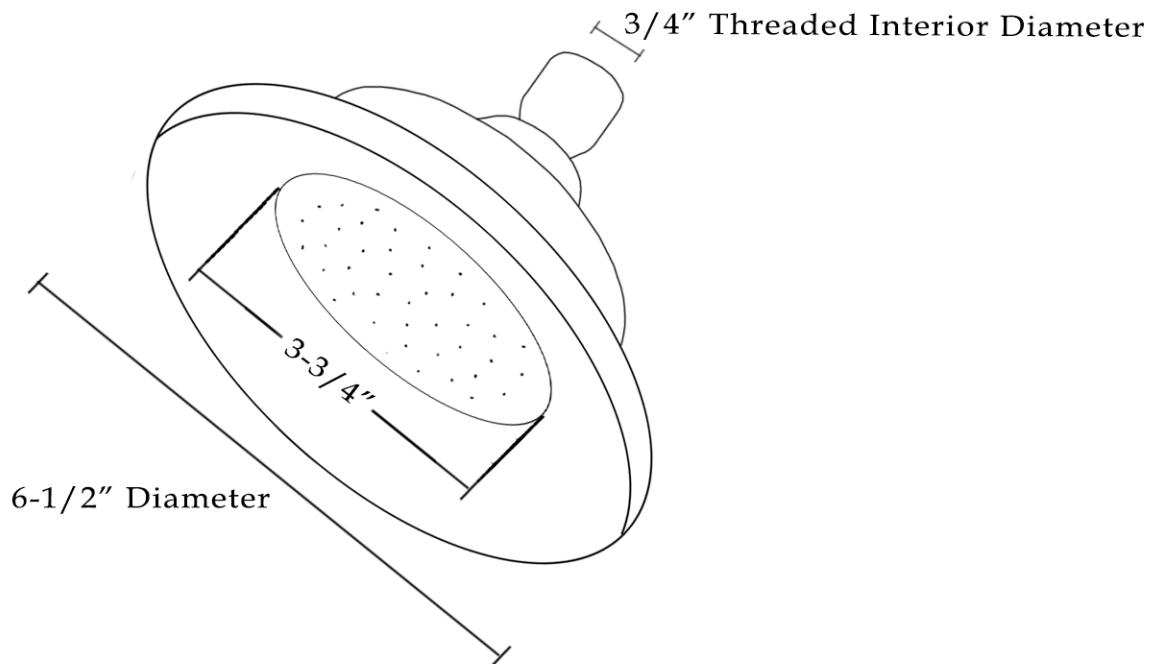

Sunflower Showerhead by Randolph Morris

Item #: RMN180

All products and specifications are subject to change without notice. Randolph Morris is not responsible for typographical and/or dimensional errors. Typographical errors are subject to correction.

Note: Rough-in dimensions may vary +/- 1/2" and are subject to change. No responsibility is assumed by Randolph Morris.