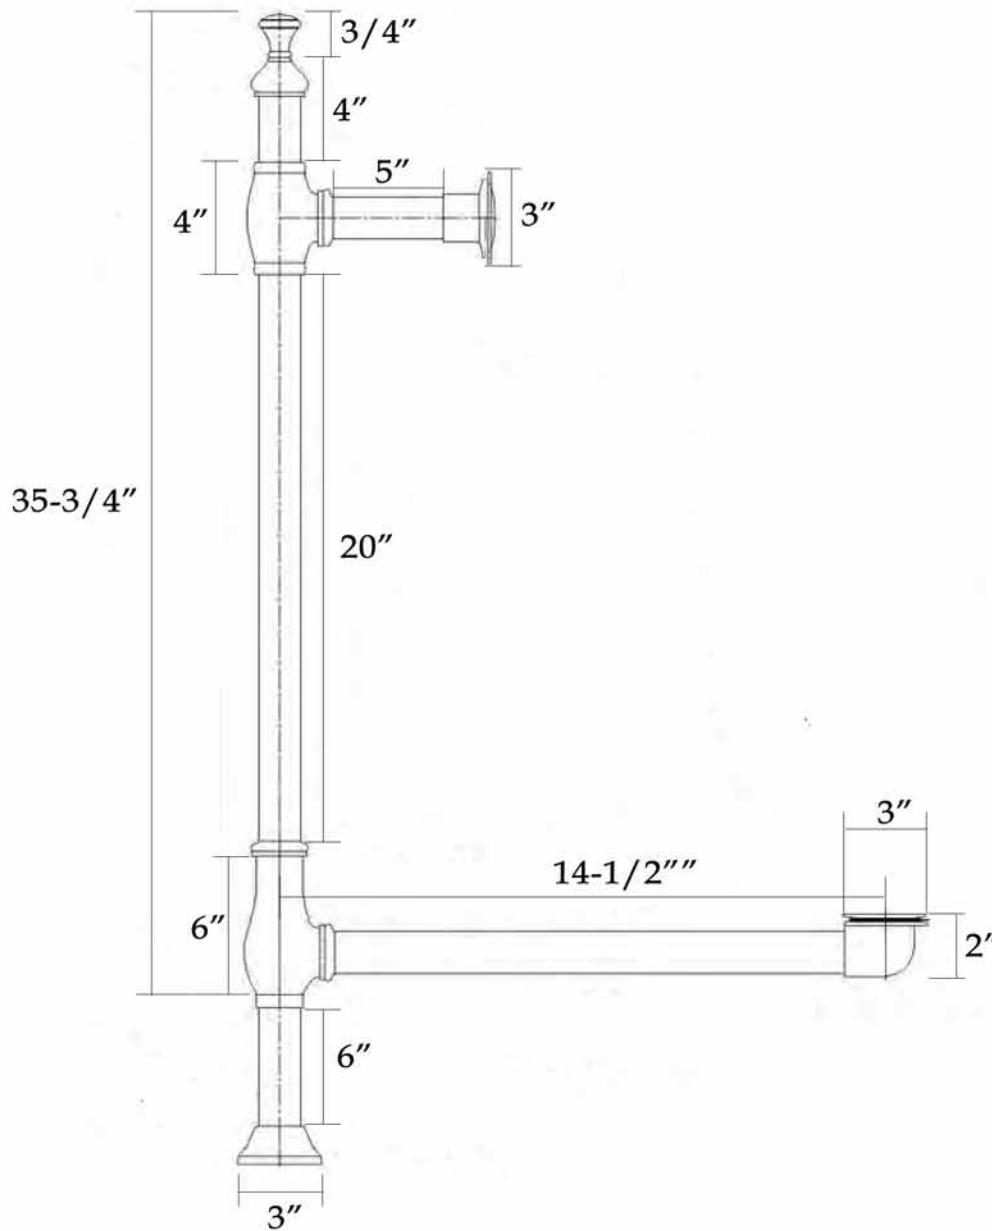

Clawfoot Tub Tower Drain by Randolph Morris

Item #: RMN1600LTBC

All products and specifications are subject to change without notice. Randolph Morris is not responsible for typographical and/or dimensional errors. Typographical errors are subject to correction.

Note: Rough-in dimensions may vary +/- 1/2" and are subject to change. No responsibility is assumed by Randolph Morris.