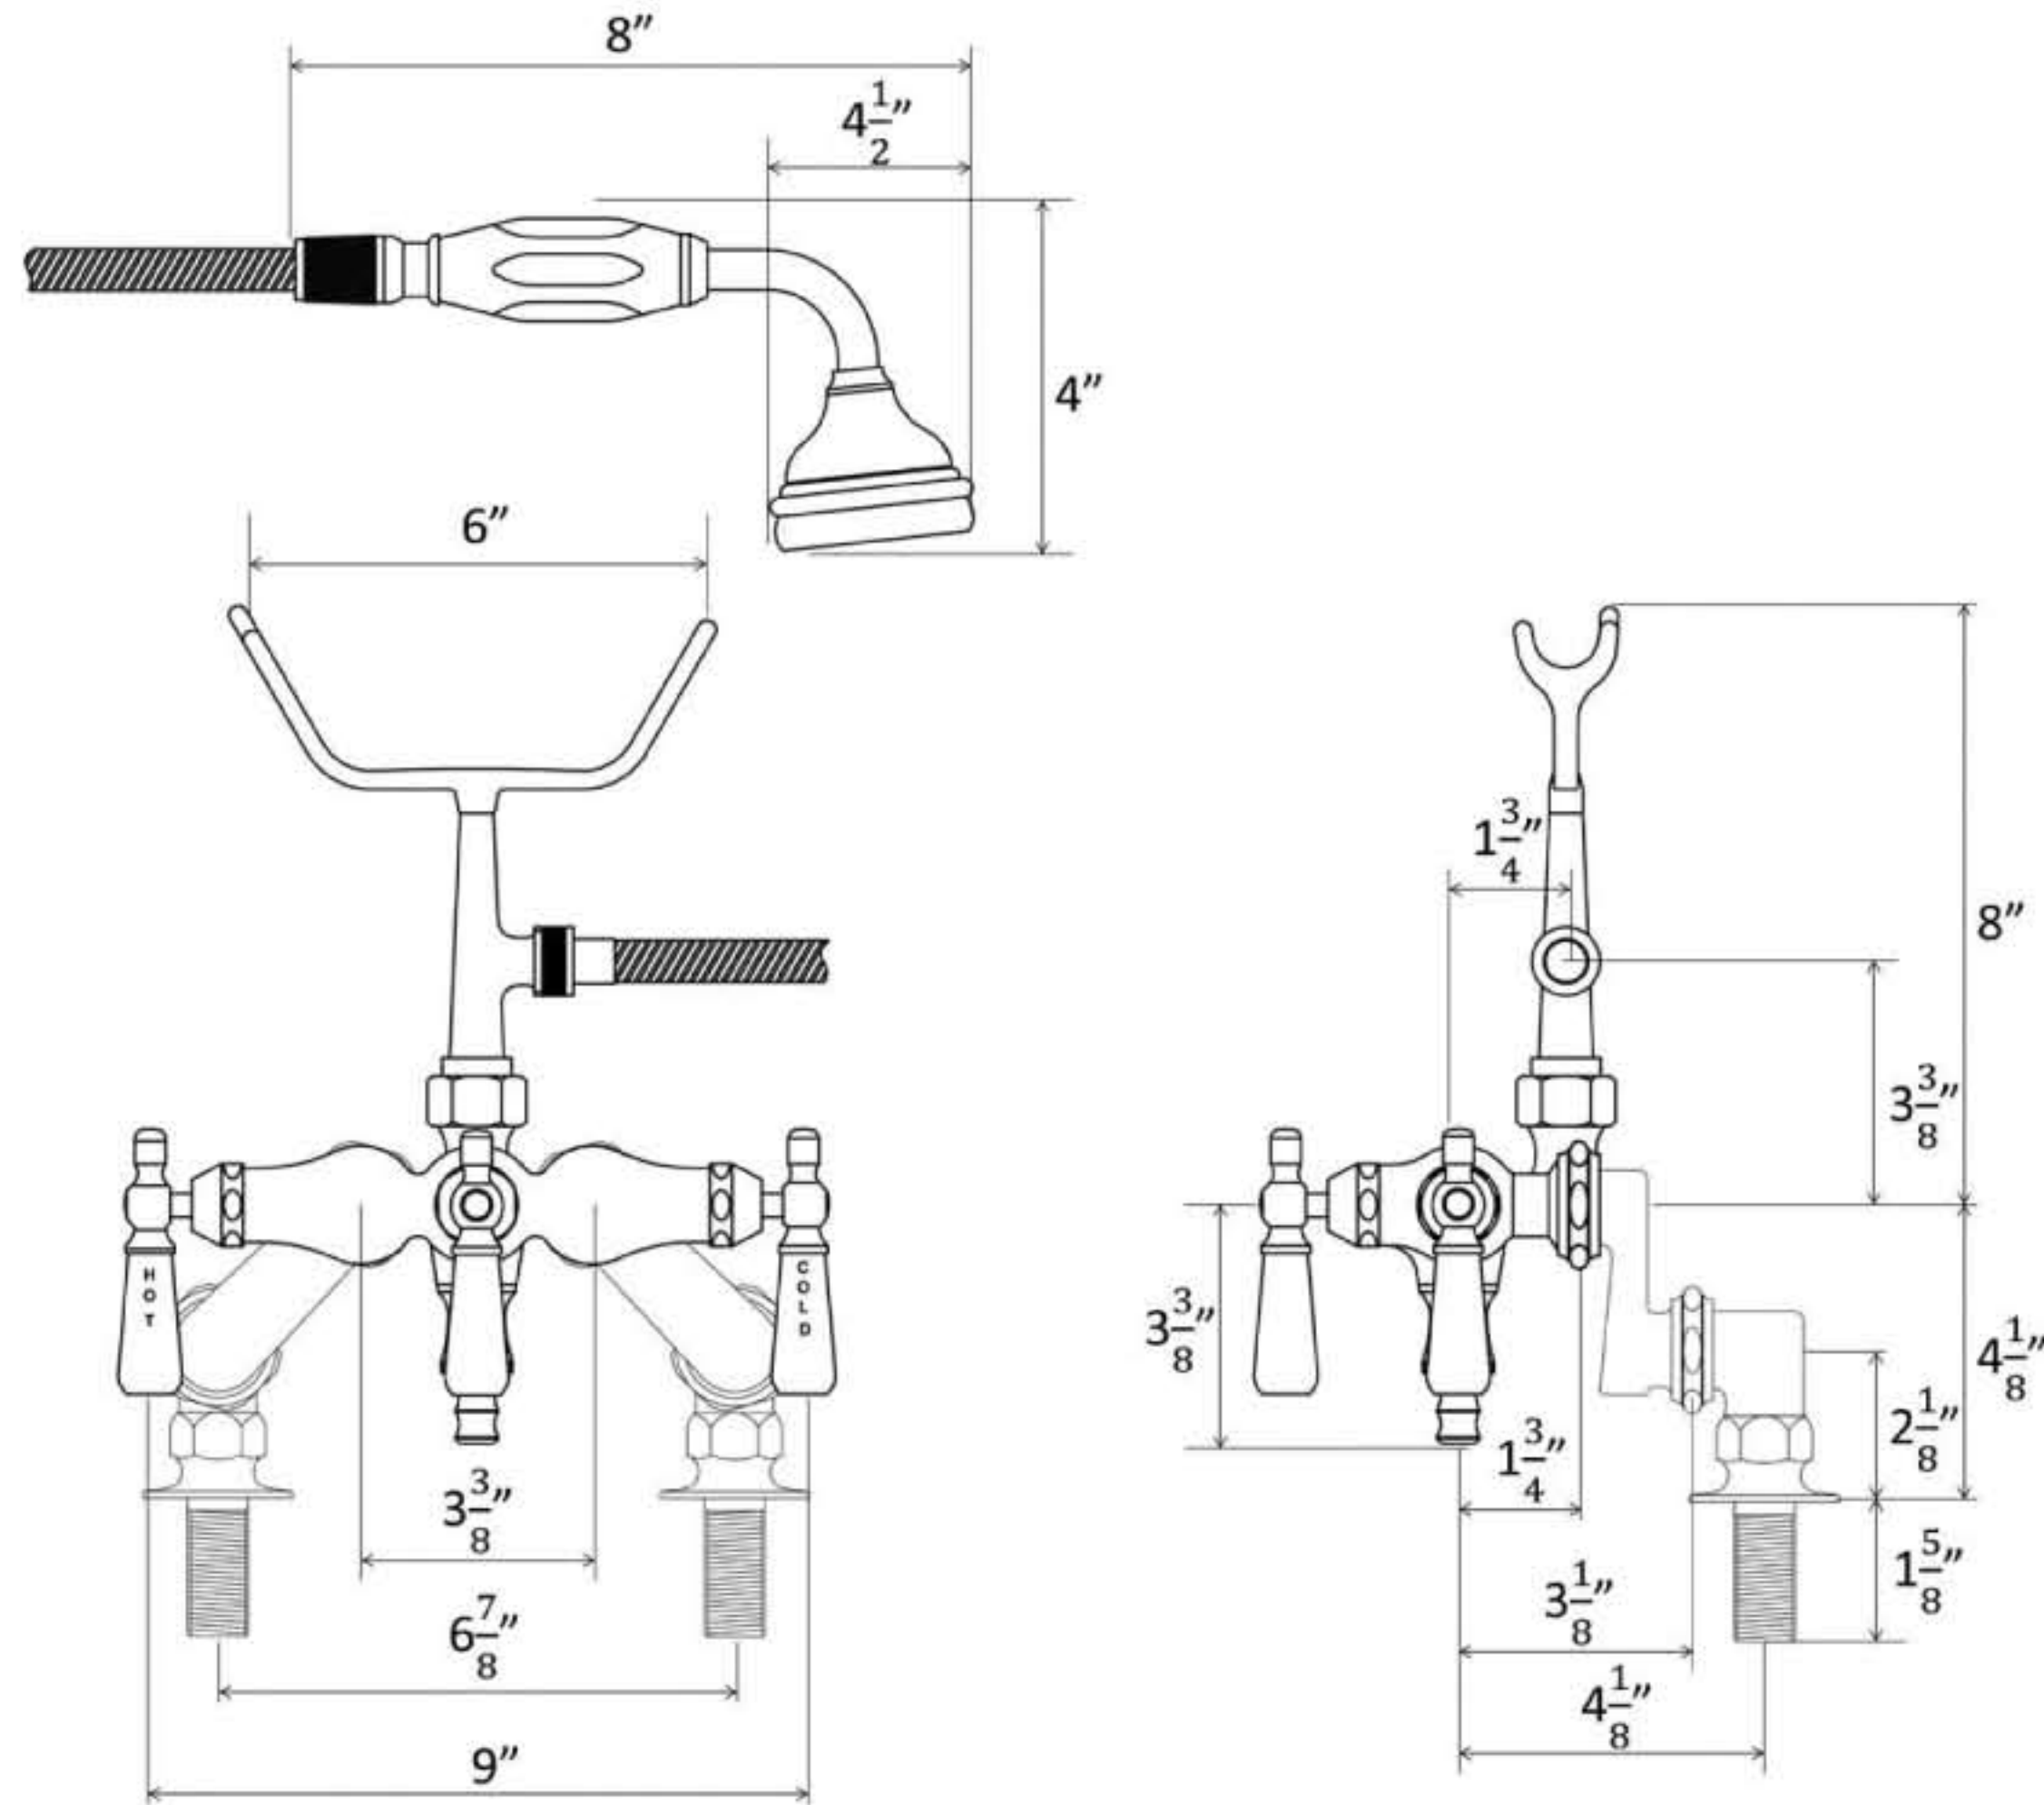

## Tub Deck Mount Faucet with Handshower

by Randolph Morris

Item #: RM157

Unpack and check all the parts, and read the instructions

All products and specifications are subject to change without notice. Randolph Morris is not responsible for typographical and/or dimensional errors. Typographical errors are subject to correction.

Note: Rough-in dimensions may vary +/- 1/2" and are subject to change. No responsibility is assumed by Randolph Morris.