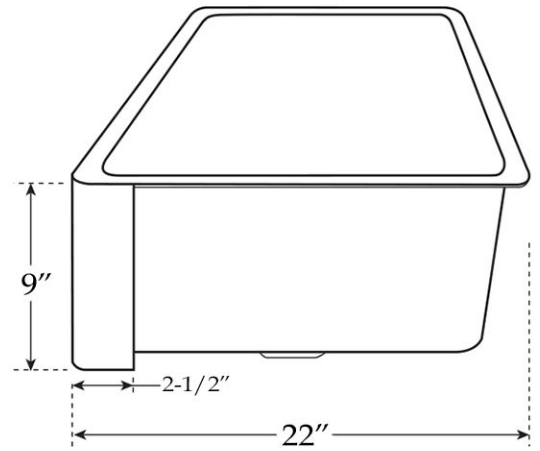

Copper Single Bowl Apron Front Sink
by Randolph Morris

Item #: RMMX36

TOP VIEW

FRONT VIEW

SIDE VIEW

All products and specifications are subject to change without notice. Randolph Morris is not responsible for typographical and/or dimensional errors. Typographical errors are subject to correction.

Note: Rough-in dimensions may vary +/- 1/2" and are subject to change. No responsibility is assumed by Randolph Morris.