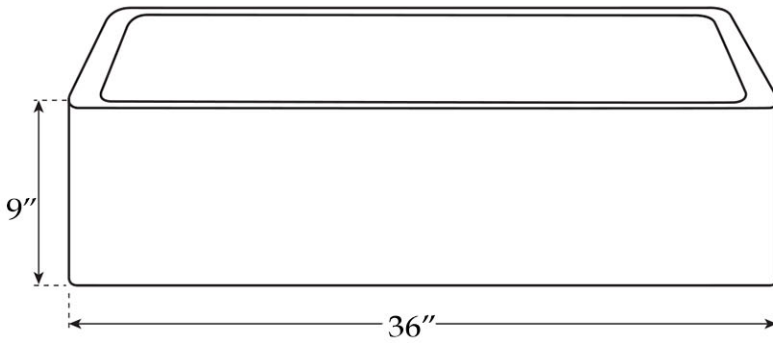

Copper Single Bowl Apron Front Sink
by Randolph Morris

Item #: RMMX36

TOP VIEW

FRONT VIEW

SIDE VIEW

All products and specifications are subject to change without notice. Randolph Morris is not responsible for typographical and/or dimensional errors. Typographical errors are subject to correction.

Note: Rough-in dimensions may vary +/- 1/2" and are subject to change. No responsibility is assumed by Randolph Morris.