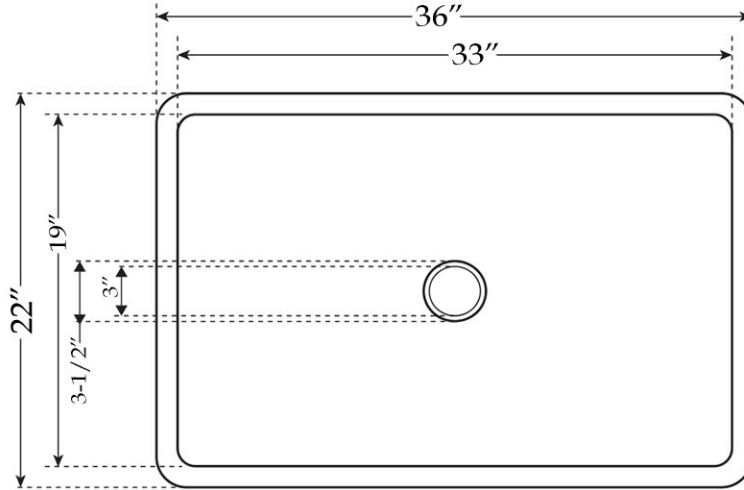

Copper Single Bowl Apron Front Sink
by Randolph Morris

Item #: RMMX36

TOP VIEW

FRONT VIEW

SIDE VIEW

All products and specifications are subject to change without notice. Randolph Morris is not responsible for typographical and/or dimensional errors. Typographical errors are subject to correction.

Note: Rough-in dimensions may vary +/- 1/2" and are subject to change. No responsibility is assumed by Randolph Morris.