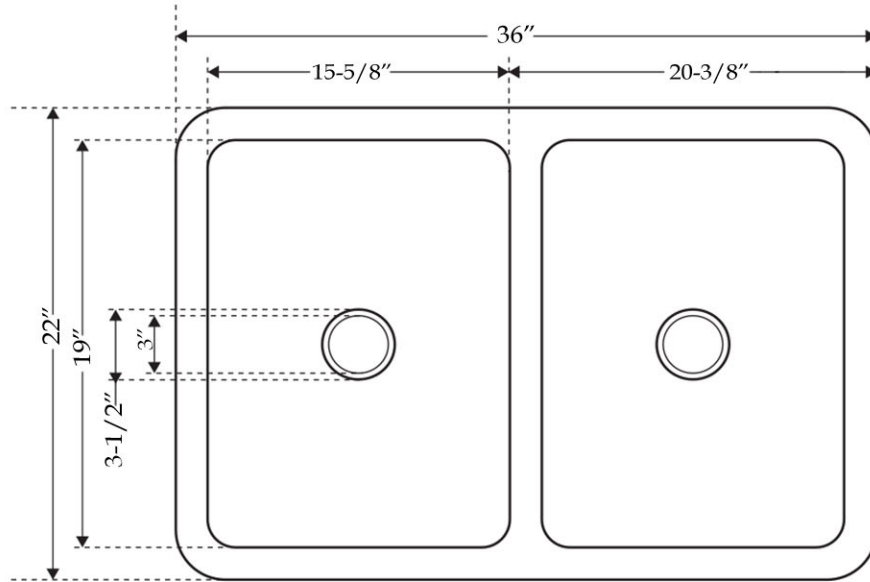

Copper Double Bowl Apron Front Sink
by Randolph Morris

Item #: RMMX36DB

TOP VIEW

FRONT VIEW

SIDE VIEW

All products and specifications are subject to change without notice. Randolph Morris is not responsible for typographical and/or dimensional errors. Typographical errors are subject to correction.

Note: Rough-in dimensions may vary +/- 1/2" and are subject to change. No responsibility is assumed by Randolph Morris.