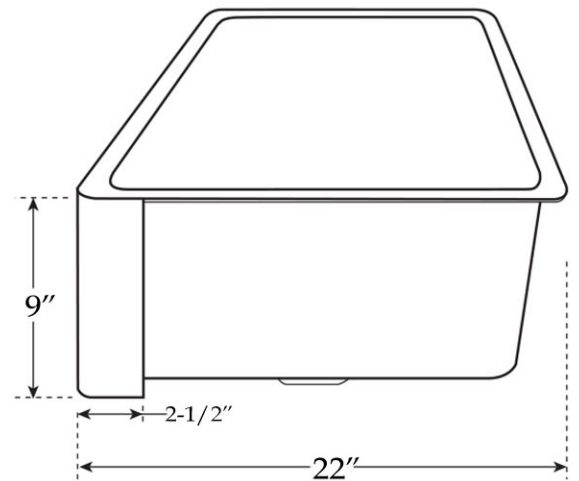

Copper Double Bowl Apron Front Sink
by Randolph Morris

Item #: RMMX36DB

TOP VIEW

FRONT VIEW

SIDE VIEW

All products and specifications are subject to change without notice. Randolph Morris is not responsible for typographical and/or dimensional errors. Typographical errors are subject to correction.

Note: Rough-in dimensions may vary +/- 1/2" and are subject to change. No responsibility is assumed by Randolph Morris.