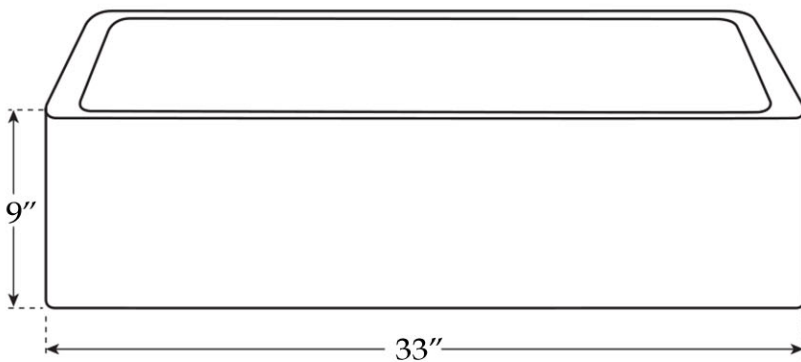

Copper Double Bowl Apron Front Sink
by Randolph Morris

Item #: RMMX36DB

TOP VIEW

FRONT VIEW

SIDE VIEW

All products and specifications are subject to change without notice. Randolph Morris is not responsible for typographical and/or dimensional errors. Typographical errors are subject to correction.

Note: Rough-in dimensions may vary +/- 1/2" and are subject to change. No responsibility is assumed by Randolph Morris.