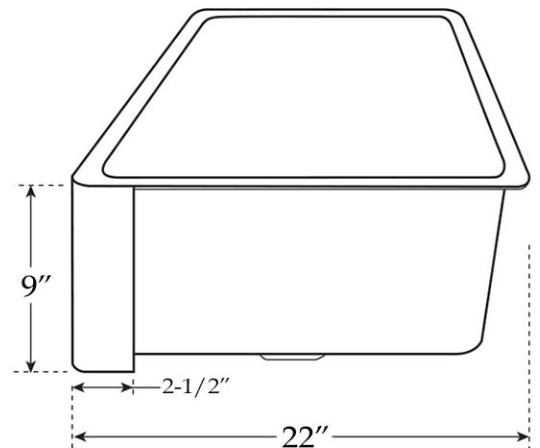

Copper Single Bowl Apron Front Sink
by Randolph Morris

Item #: RMMX30

TOP VIEW

FRONT VIEW

SIDE VIEW

All products and specifications are subject to change without notice. Randolph Morris is not responsible for typographical and/or dimensional errors. Typographical errors are subject to correction.

Note: Rough-in dimensions may vary +/- 1/2" and are subject to change. No responsibility is assumed by Randolph Morris.