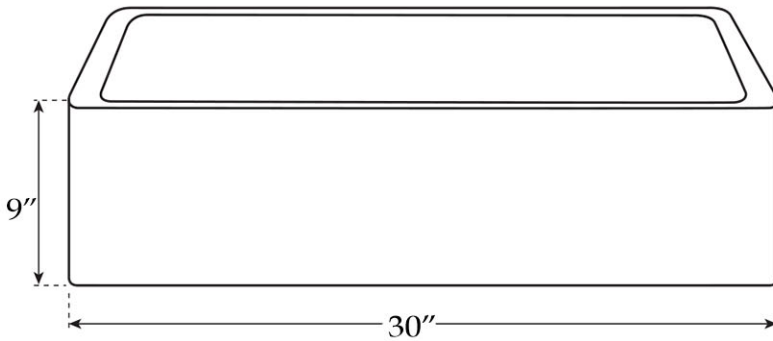

Copper Single Bowl Apron Front Sink
by Randolph Morris

Item #: RMMX30

TOP VIEW

FRONT VIEW

SIDE VIEW

All products and specifications are subject to change without notice. Randolph Morris is not responsible for typographical and/or dimensional errors. Typographical errors are subject to correction.

Note: Rough-in dimensions may vary +/- 1/2" and are subject to change. No responsibility is assumed by Randolph Morris.