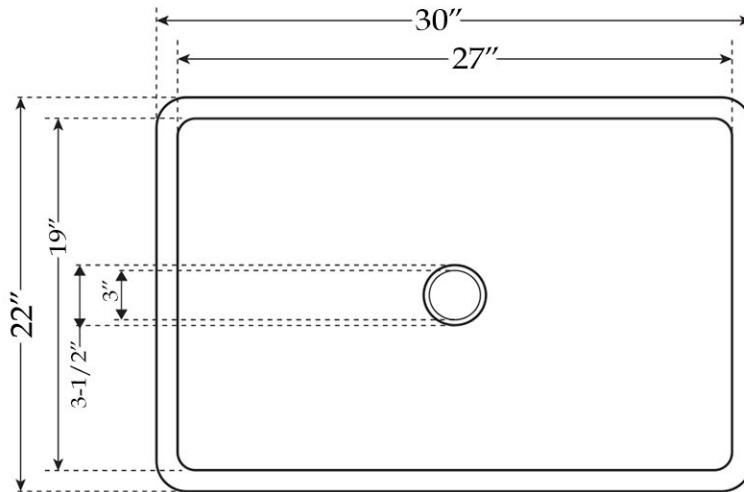

Copper Single Bowl Apron Front Sink
by Randolph Morris

Item #: RMMX30

TOP VIEW

FRONT VIEW

SIDE VIEW

All products and specifications are subject to change without notice. Randolph Morris is not responsible for typographical and/or dimensional errors. Typographical errors are subject to correction.

Note: Rough-in dimensions may vary +/- 1/2" and are subject to change. No responsibility is assumed by Randolph Morris.