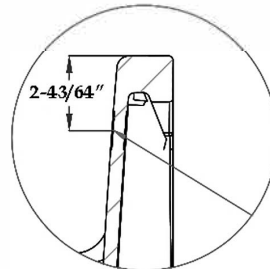

Schematic

White 36"W x 17-1/2"D x 15"H Porcelain Wall Mount Utility Sink -
 White - 8 Inch Faucet Holes
 by **Randolph Morris**
 Item #: RMMO3618-8

FRONT VIEW

TOP VIEW

SIDE VIEW

All products and specifications are subject to change without notice. Randolph Morris is not responsible for typographical and/or dimensional errors. Typographical errors are subject to correction.

Note: Rough-in dimensions may vary +/- 1/2" and are subject to change. No responsibility is assumed by Randolph Morris.