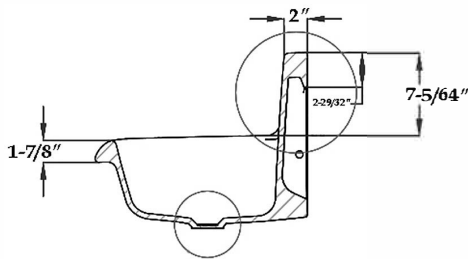

Schematic

White 36"W x 17-1/2"D x 15"H Porcelain Wall Mount Utility Sink -
 White - 8 Inch Faucet Holes
 by **Randolph Morris**
 Item #: RMMO3618-8

FRONT VIEW

TOP VIEW

SIDE VIEW

All products and specifications are subject to change without notice. Randolph Morris is not responsible for typographical and/or dimensional errors. Typographical errors are subject to correction.

Note: Rough-in dimensions may vary +/- 1/2" and are subject to change. No responsibility is assumed by Randolph Morris.