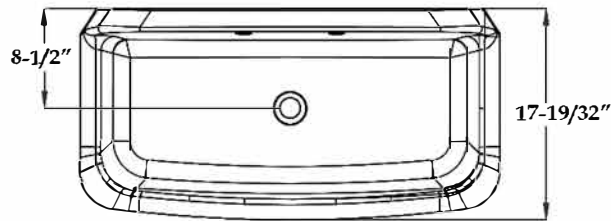

Schematic

White 36"W x 17-1/2"D x 15"H Porcelain Wall Mount Utility Sink -
 White - 8 Inch Faucet Holes
 by **Randolph Morris**
 Item #: RMMO3618-8

FRONT VIEW

TOP VIEW

SIDE VIEW

All products and specifications are subject to change without notice. Randolph Morris is not responsible for typographical and/or dimensional errors. Typographical errors are subject to correction.

Note: Rough-in dimensions may vary +/- 1/2" and are subject to change. No responsibility is assumed by Randolph Morris.