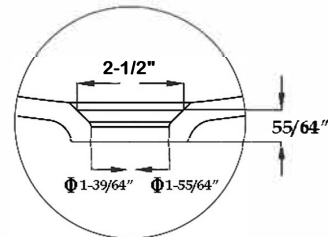

Schematic

White 36"W x 17-1/2"D x 15"H Porcelain Wall Mount Utility Sink -
 White - 8 Inch Faucet Holes
 by **Randolph Morris**
 Item #: RMMO3618-8

FRONT VIEW

TOP VIEW

SIDE VIEW

All products and specifications are subject to change without notice. Randolph Morris is not responsible for typographical and/or dimensional errors. Typographical errors are subject to correction.

Note: Rough-in dimensions may vary +/- 1/2" and are subject to change. No responsibility is assumed by Randolph Morris.