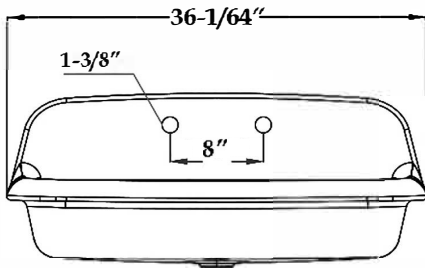

Schematic

White 36"W x 17-1/2"D x 15"H Porcelain Wall Mount Utility Sink -
 White - 8 Inch Faucet Holes
 by **Randolph Morris**
 Item #: RMMO3618-8

FRONT VIEW

TOP VIEW

SIDE VIEW

All products and specifications are subject to change without notice. Randolph Morris is not responsible for typographical and/or dimensional errors. Typographical errors are subject to correction.

Note: Rough-in dimensions may vary +/- 1/2" and are subject to change. No responsibility is assumed by Randolph Morris.