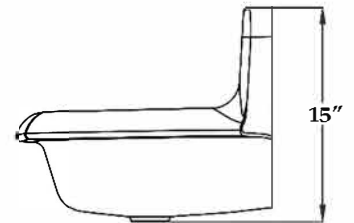

Schematic

White 36"W x 17-1/2"D x 15"H Porcelain Wall Mount Utility Sink -
 White - 8 Inch Faucet Holes
 by **Randolph Morris**
 Item #: RMMO3618-8

FRONT VIEW

TOP VIEW

SIDE VIEW

All products and specifications are subject to change without notice. Randolph Morris is not responsible for typographical and/or dimensional errors. Typographical errors are subject to correction.

Note: Rough-in dimensions may vary +/- 1/2" and are subject to change. No responsibility is assumed by Randolph Morris.