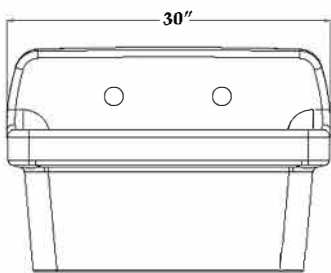

Schematic

White 30"W x 19"D x 17-3/4"H Porcelain Wall Mount Utility Sink -
White - 8 Inch Faucet Holes
by **Randolph Morris**
Item #: RMMO3019-8

TOP VIEW

FRONT VIEW

SIDE VIEW

All products and specifications are subject to change without notice. Randolph Morris is not responsible for typographical and/or dimensional errors. Typographical errors are subject to correction.

Note: Rough-in dimensions may vary +/- 1/2" and are subject to change. No responsibility is assumed by Randolph Morris.