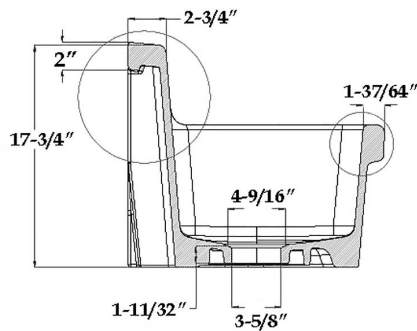

Schematic

White 30"W x 19"D x 17-3/4"H Porcelain Wall Mount Utility Sink -
White - 8 Inch Faucet Holes
by **Randolph Morris**
Item #: RMMO3019-8

TOP VIEW

FRONT VIEW

SIDE VIEW

All products and specifications are subject to change without notice. Randolph Morris is not responsible for typographical and/or dimensional errors. Typographical errors are subject to correction.

Note: Rough-in dimensions may vary +/- 1/2" and are subject to change. No responsibility is assumed by Randolph Morris.