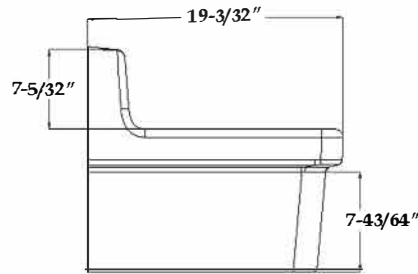

Schematic

White 30"W x 19"D x 17-3/4"H Porcelain Wall Mount Utility Sink -
White - 8 Inch Faucet Holes
by **Randolph Morris**
Item #: RMMO3019-8

TOP VIEW

FRONT VIEW

SIDE VIEW

All products and specifications are subject to change without notice. Randolph Morris is not responsible for typographical and/or dimensional errors. Typographical errors are subject to correction.

Note: Rough-in dimensions may vary +/- 1/2" and are subject to change. No responsibility is assumed by Randolph Morris.