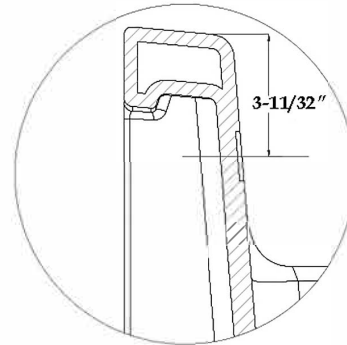

Schematic

White 30"W x 19"D x 17-3/4"H Porcelain Wall Mount Utility Sink -
White - 8 Inch Faucet Holes
by **Randolph Morris**
Item #: RMMO3019-8

TOP VIEW

FRONT VIEW

SIDE VIEW

All products and specifications are subject to change without notice. Randolph Morris is not responsible for typographical and/or dimensional errors. Typographical errors are subject to correction.

Note: Rough-in dimensions may vary +/- 1/2" and are subject to change. No responsibility is assumed by Randolph Morris.