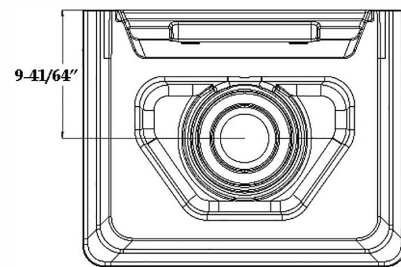

Schematic

White 30"W x 19"D x 17-3/4"H Porcelain Wall Mount Utility Sink -
White - 8 Inch Faucet Holes
by **Randolph Morris**
Item #: RMMO3019-8

TOP VIEW

FRONT VIEW

SIDE VIEW

All products and specifications are subject to change without notice. Randolph Morris is not responsible for typographical and/or dimensional errors. Typographical errors are subject to correction.

Note: Rough-in dimensions may vary +/- 1/2" and are subject to change. No responsibility is assumed by Randolph Morris.