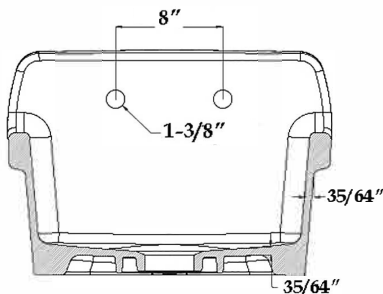

Schematic

White 30"W x 19"D x 17-3/4"H Porcelain Wall Mount Utility Sink -
White - 8 Inch Faucet Holes
by **Randolph Morris**
Item #: RMMO3019-8

TOP VIEW

FRONT VIEW

SIDE VIEW

All products and specifications are subject to change without notice. Randolph Morris is not responsible for typographical and/or dimensional errors. Typographical errors are subject to correction.

Note: Rough-in dimensions may vary +/- 1/2" and are subject to change. No responsibility is assumed by Randolph Morris.