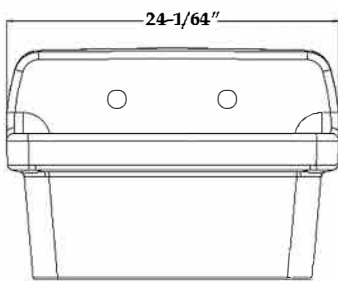

Schematic

White 24"W x 18.5"D x 19"H Porcelain Wall Mount Utility Sink -
White - 8 Inch Faucet Holes
by **Randolph Morris**
Item #: RMMO2418-8

TOP VIEW

FRONT VIEW

SIDE VIEW

All products and specifications are subject to change without notice. Randolph Morris is not responsible for typographical and/or dimensional errors. Typographical errors are subject to correction.

Note: Rough-in dimensions may vary +/- 1/2" and are subject to change. No responsibility is assumed by Randolph Morris.