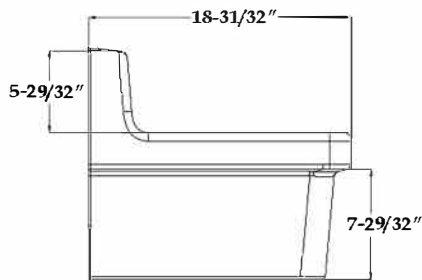

Schematic

White 24"W x 18.5"D x 19"H Porcelain Wall Mount Utility Sink -
White - 8 Inch Faucet Holes
by **Randolph Morris**
Item #: RMMO2418-8

TOP VIEW

FRONT VIEW

SIDE VIEW

All products and specifications are subject to change without notice. Randolph Morris is not responsible for typographical and/or dimensional errors. Typographical errors are subject to correction.

Note: Rough-in dimensions may vary +/- 1/2" and are subject to change. No responsibility is assumed by Randolph Morris.