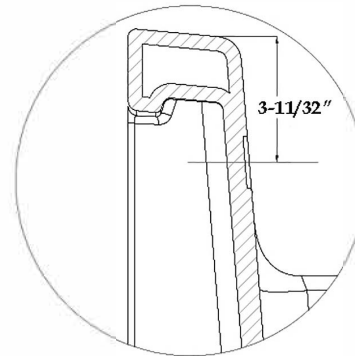

Schematic

White 24"W x 18.5"D x 19"H Porcelain Wall Mount Utility Sink -
White - 8 Inch Faucet Holes
by **Randolph Morris**
Item #: RMMO2418-8

TOP VIEW

FRONT VIEW

SIDE VIEW

All products and specifications are subject to change without notice. Randolph Morris is not responsible for typographical and/or dimensional errors. Typographical errors are subject to correction.

Note: Rough-in dimensions may vary +/- 1/2" and are subject to change. No responsibility is assumed by Randolph Morris.