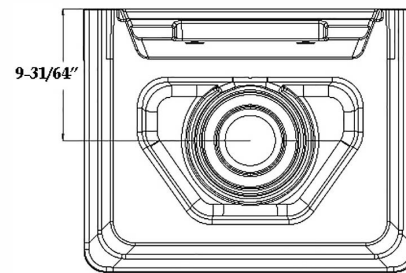

Schematic

White 24"W x 18.5"D x 19"H Porcelain Wall Mount Utility Sink -
White - 8 Inch Faucet Holes
by **Randolph Morris**
Item #: RMMO2418-8

TOP VIEW

FRONT VIEW

SIDE VIEW

All products and specifications are subject to change without notice. Randolph Morris is not responsible for typographical and/or dimensional errors. Typographical errors are subject to correction.

Note: Rough-in dimensions may vary +/- 1/2" and are subject to change. No responsibility is assumed by Randolph Morris.