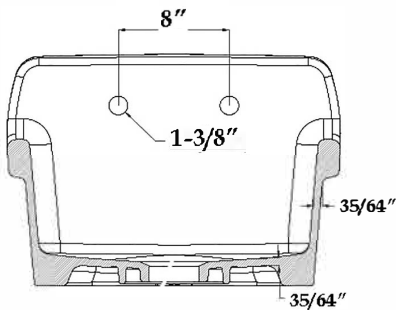

Schematic

White 24"W x 18.5"D x 19"H Porcelain Wall Mount Utility Sink -
White - 8 Inch Faucet Holes
by **Randolph Morris**
Item #: RMMO2418-8

TOP VIEW

FRONT VIEW

SIDE VIEW

All products and specifications are subject to change without notice. Randolph Morris is not responsible for typographical and/or dimensional errors. Typographical errors are subject to correction.

Note: Rough-in dimensions may vary +/- 1/2" and are subject to change. No responsibility is assumed by Randolph Morris.