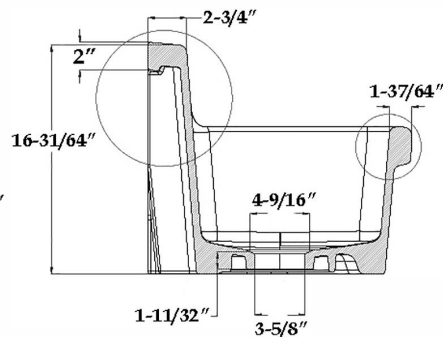

Schematic

White 24"W x 18.5"D x 19"H Porcelain Wall Mount Utility Sink -
White - 8 Inch Faucet Holes
by **Randolph Morris**
Item #: RMMO2418-8

TOP VIEW

FRONT VIEW

SIDE VIEW

All products and specifications are subject to change without notice. Randolph Morris is not responsible for typographical and/or dimensional errors. Typographical errors are subject to correction.

Note: Rough-in dimensions may vary +/- 1/2" and are subject to change. No responsibility is assumed by Randolph Morris.