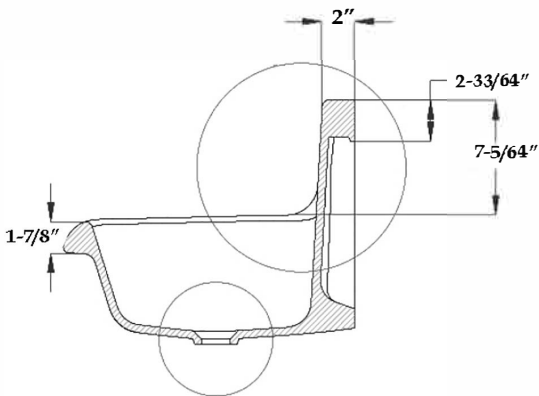

Schematic

White 24"W x 17-3/8"D x 15"H Porcelain Wall Mount Utility Sink -
White - 8 Inch Faucet Holes
by Randolph Morris
Item #: RMMO2417-8

FRONT VIEW

TOP VIEW

SIDE VIEW

All products and specifications are subject to change without notice. Randolph Morris is not responsible for typographical and/or dimensional errors. Typographical errors are subject to correction.

Note: Rough-in dimensions may vary +/- 1/2" and are subject to change. No responsibility is assumed by Randolph Morris.