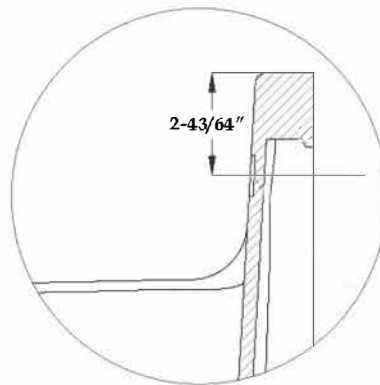

Schematic

White 24"W x 17-3/8"D x 15"H Porcelain Wall Mount Utility Sink -
White - 8 Inch Faucet Holes
by Randolph Morris
Item #: RMMO2417-8

FRONT VIEW

TOP VIEW

SIDE VIEW

All products and specifications are subject to change without notice. Randolph Morris is not responsible for typographical and/or dimensional errors. Typographical errors are subject to correction.

Note: Rough-in dimensions may vary +/- 1/2" and are subject to change. No responsibility is assumed by Randolph Morris.