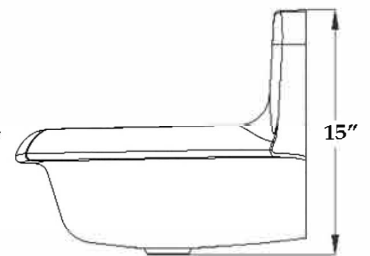

Schematic

White 24"W x 17-3/8"D x 15"H Porcelain Wall Mount Utility Sink -
White - 8 Inch Faucet Holes
by Randolph Morris
Item #: RMMO2417-8

FRONT VIEW

TOP VIEW

SIDE VIEW

All products and specifications are subject to change without notice. Randolph Morris is not responsible for typographical and/or dimensional errors. Typographical errors are subject to correction.

Note: Rough-in dimensions may vary +/- 1/2" and are subject to change. No responsibility is assumed by Randolph Morris.