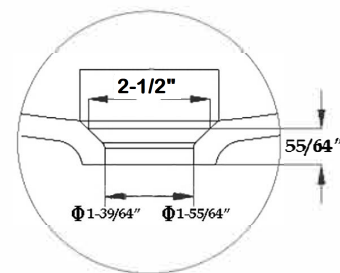

Schematic

White 24"W x 17-3/8"D x 15"H Porcelain Wall Mount Utility Sink -
White - 8 Inch Faucet Holes
by Randolph Morris
Item #: RMMO2417-8

FRONT VIEW

TOP VIEW

SIDE VIEW

All products and specifications are subject to change without notice. Randolph Morris is not responsible for typographical and/or dimensional errors. Typographical errors are subject to correction.

Note: Rough-in dimensions may vary +/- 1/2" and are subject to change. No responsibility is assumed by Randolph Morris.