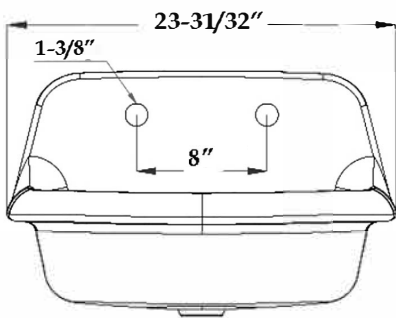

Schematic

White 24"W x 17-3/8"D x 15"H Porcelain Wall Mount Utility Sink -
White - 8 Inch Faucet Holes
by Randolph Morris
Item #: RMMO2417-8

FRONT VIEW

TOP VIEW

SIDE VIEW

All products and specifications are subject to change without notice. Randolph Morris is not responsible for typographical and/or dimensional errors. Typographical errors are subject to correction.

Note: Rough-in dimensions may vary +/- 1/2" and are subject to change. No responsibility is assumed by Randolph Morris.