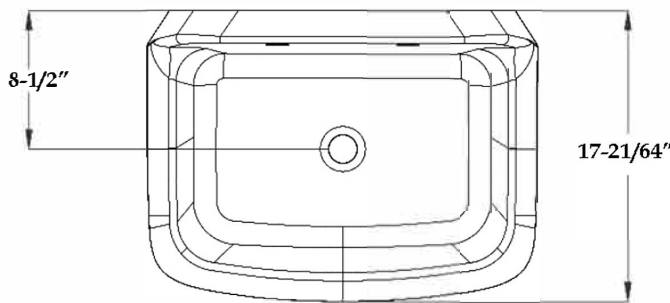

Schematic

White 24"W x 17-3/8"D x 15"H Porcelain Wall Mount Utility Sink -
White - 8 Inch Faucet Holes
by Randolph Morris
Item #: RMMO2417-8

FRONT VIEW

TOP VIEW

SIDE VIEW

All products and specifications are subject to change without notice. Randolph Morris is not responsible for typographical and/or dimensional errors. Typographical errors are subject to correction.

Note: Rough-in dimensions may vary +/- 1/2" and are subject to change. No responsibility is assumed by Randolph Morris.