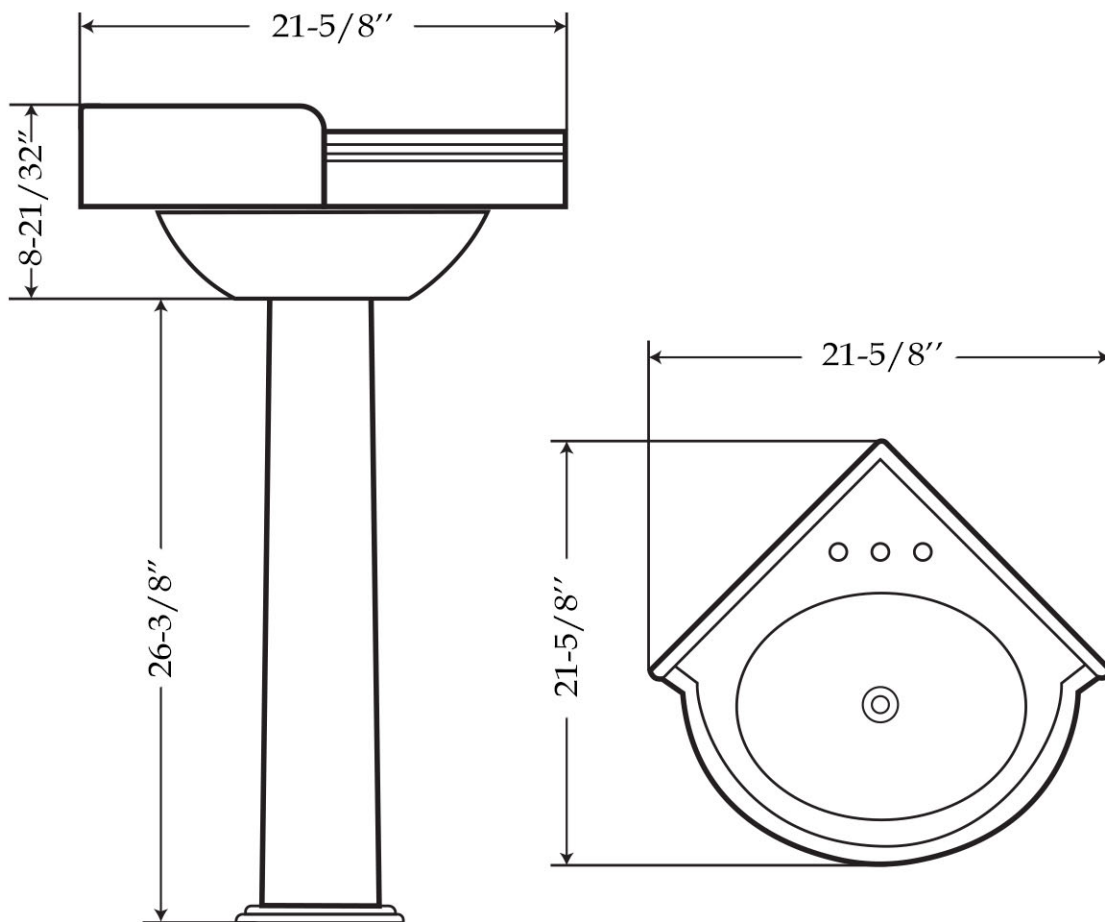

## Pedestal Sink by Randolph Morris

Item #: RMM358

All products and specifications are subject to change without notice. Randolph Morris is not responsible for typographical and/or dimensional errors. Typographical errors are subject to correction.

Note: Rough-in dimensions may vary  $\pm 1/2''$  and are subject to change. No responsibility is assumed by Randolph Morris.