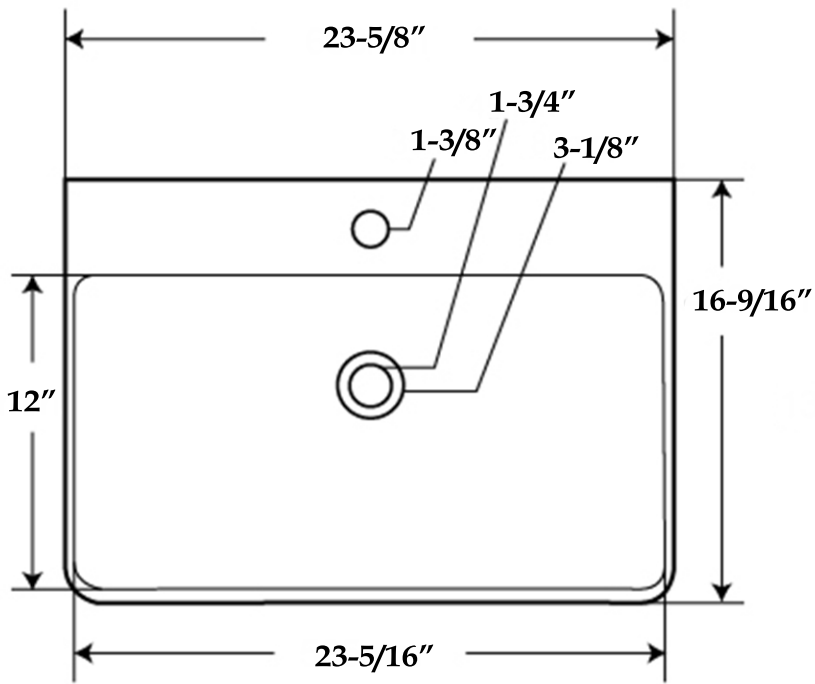

Rectangle Vessel Bathroom Sink by Randolph Morris

Item #: RMM1288-WH

TOP VIEW

SIDE VIEW

All products and specifications are subject to change without notice. Randolph Morris is not responsible for typographical and/or dimensional errors. Typographical errors are subject to correction.

Note: Rough-in dimensions may vary +/- 1/2" and are subject to change. No responsibility is assumed by Randolph Morris.