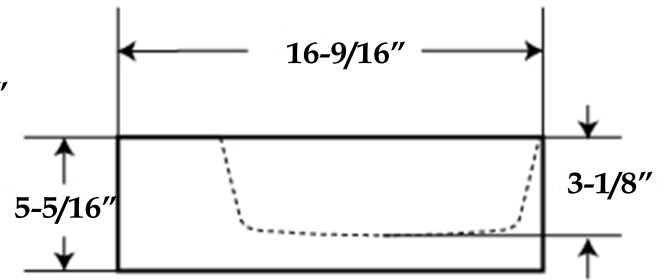

Rectangle Vessel Bathroom Sink by Randolph Morris

Item #: RMM1288-WH

TOP VIEW

SIDE VIEW

All products and specifications are subject to change without notice. Randolph Morris is not responsible for typographical and/or dimensional errors. Typographical errors are subject to correction.

Note: Rough-in dimensions may vary +/- 1/2" and are subject to change. No responsibility is assumed by Randolph Morris.