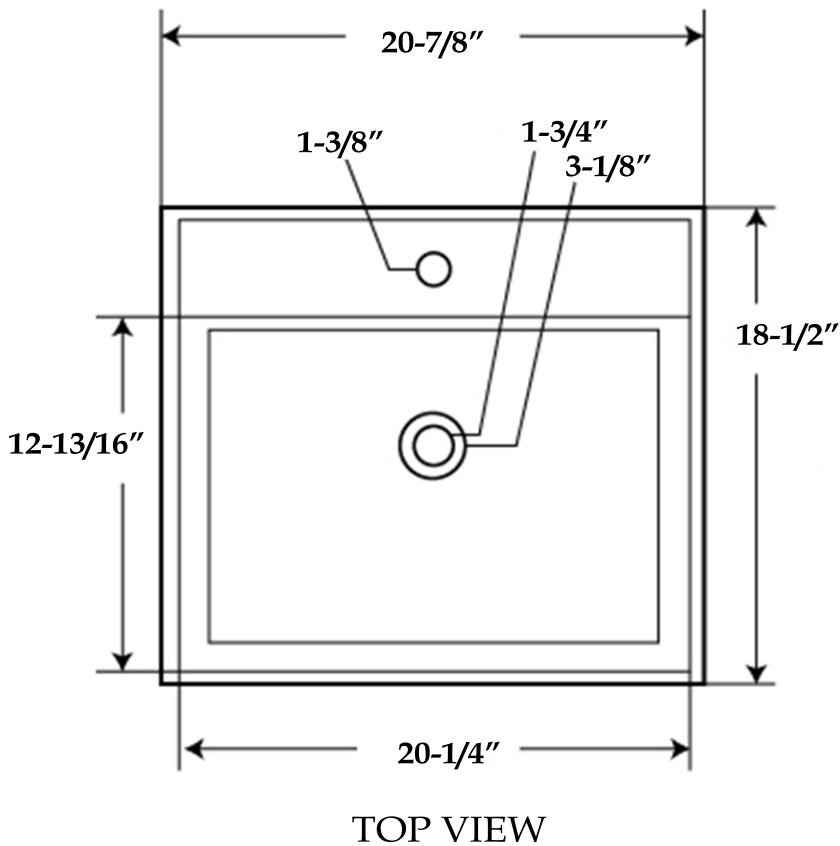

Square Vessel Bathroom Sink  
by Randolph Morris

Item #: RMM1199-WH

All products and specifications are subject to change without notice. Randolph Morris is not responsible for typographical and/or dimensional errors. Typographical errors are subject to correction.

Note: Rough-in dimensions may vary +/- 1/2" and are subject to change. No responsibility is assumed by Randolph Morris.