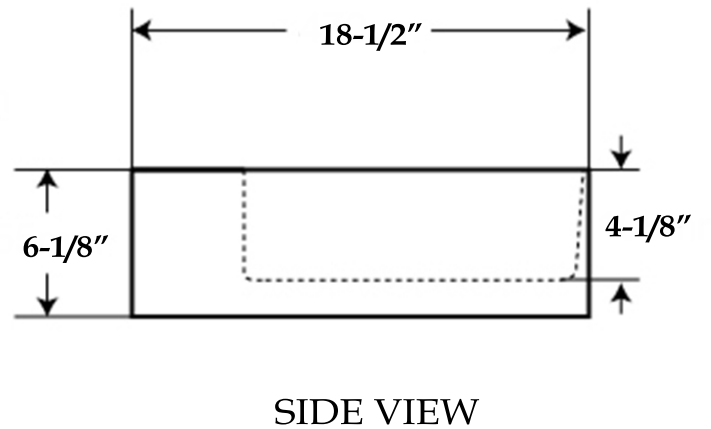

Square Vessel Bathroom Sink  
by Randolph Morris

Item #: RMM1199-WH

All products and specifications are subject to change without notice. Randolph Morris is not responsible for typographical and/or dimensional errors. Typographical errors are subject to correction.

Note: Rough-in dimensions may vary +/- 1/2" and are subject to change. No responsibility is assumed by Randolph Morris.