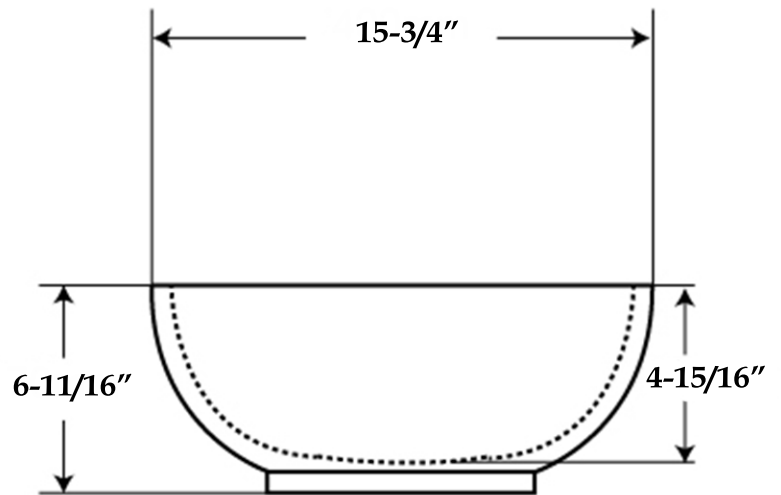

Round Vessel Bathroom Sink
by Randolph Morris

Item #: RMM1075-WH

TOP VIEW

SIDE VIEW

All products and specifications are subject to change without notice. Randolph Morris is not responsible for typographical and/or dimensional errors. Typographical errors are subject to correction.

Note: Rough-in dimensions may vary +/- 1/2" and are subject to change. No responsibility is assumed by Randolph Morris.