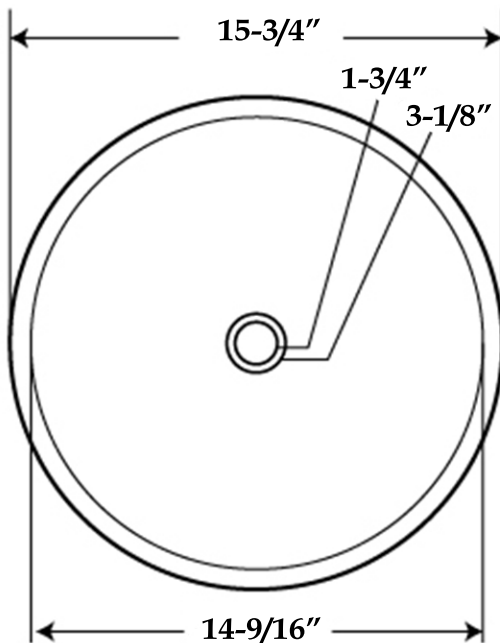

Round Vessel Bathroom Sink
by Randolph Morris

Item #: RMM1075-WH

TOP VIEW

SIDE VIEW

All products and specifications are subject to change without notice. Randolph Morris is not responsible for typographical and/or dimensional errors. Typographical errors are subject to correction.

Note: Rough-in dimensions may vary +/- 1/2" and are subject to change. No responsibility is assumed by Randolph Morris.