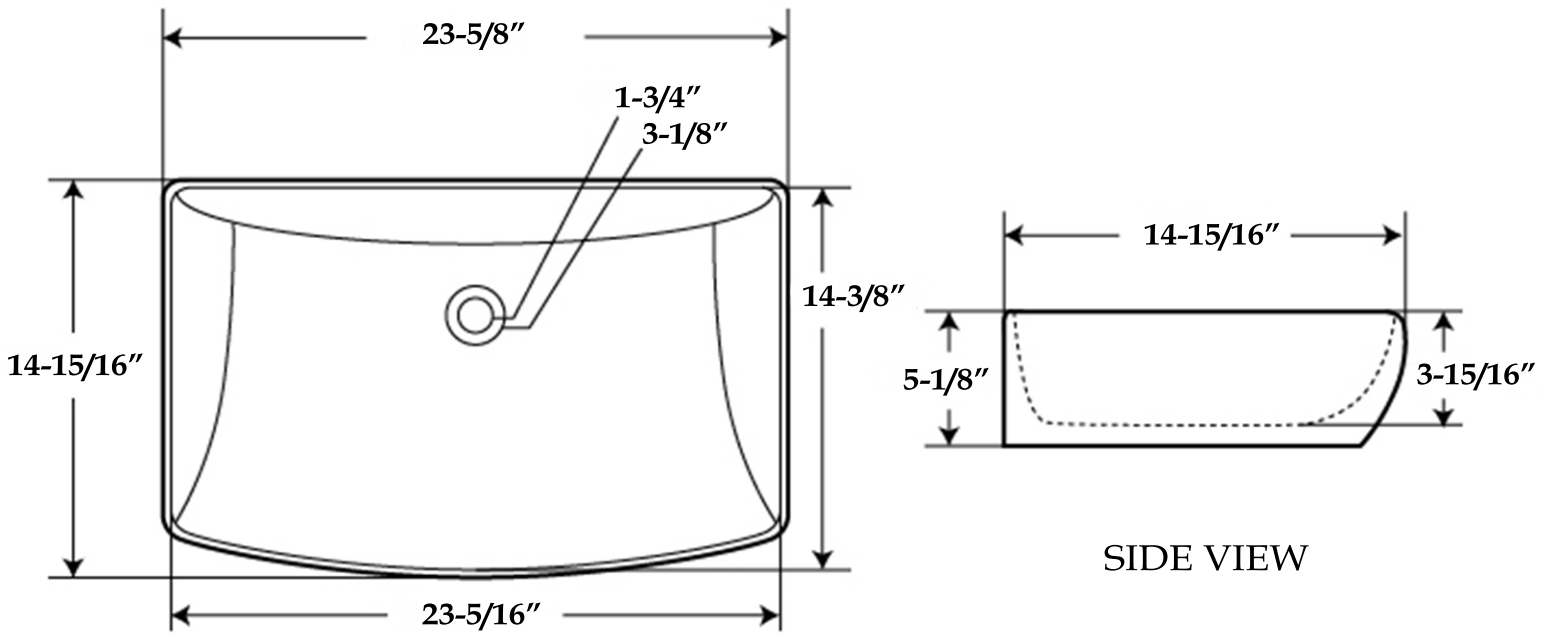

## Rectangle Vessel Bathroom Sink by Randolph Morris

Item #: RMM1072-WH

TOP VIEW

SIDE VIEW

All products and specifications are subject to change without notice. Randolph Morris is not responsible for typographical and/or dimensional errors. Typographical errors are subject to correction.

Note: Rough-in dimensions may vary  $\pm 1/2$ " and are subject to change. No responsibility is assumed by Randolph Morris.