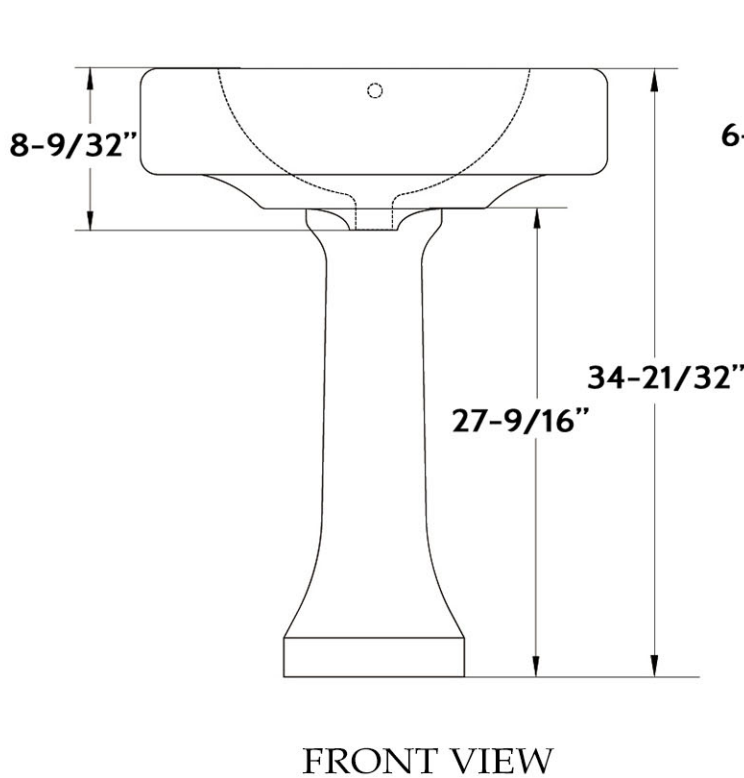

## Pedestal Sink by Randolph Morris

Item #: RMM076-1-L

All products and specifications are subject to change without notice. Randolph Morris is not responsible for typographical and/or dimensional errors. Typographical errors are subject to correction.

Note: Rough-in dimensions may vary +/- 1/2" and are subject to change. No responsibility is assumed by Randolph Morris.