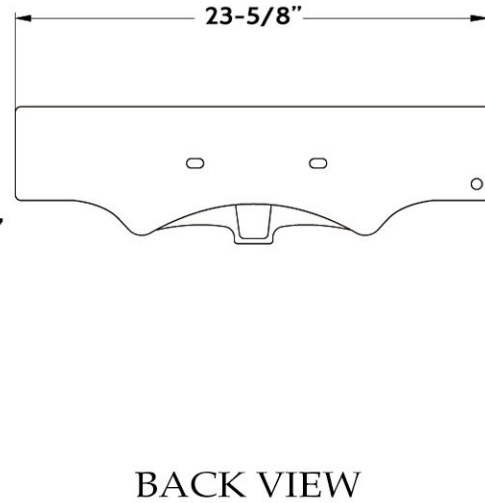

## Pedestal Sink by Randolph Morris

Item #: RMM076-1-L

All products and specifications are subject to change without notice. Randolph Morris is not responsible for typographical and/or dimensional errors. Typographical errors are subject to correction.

Note: Rough-in dimensions may vary +/- 1/2" and are subject to change. No responsibility is assumed by Randolph Morris.