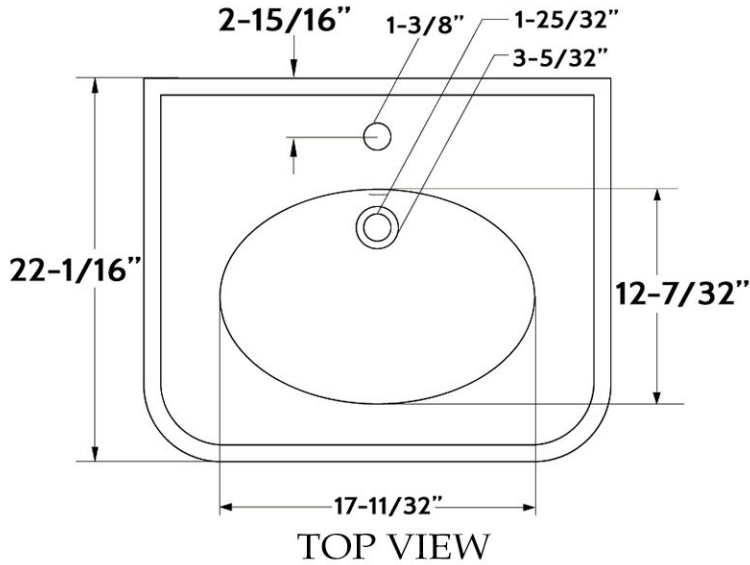

## Pedestal Sink by Randolph Morris

Item #: RMM076-1-L

All products and specifications are subject to change without notice. Randolph Morris is not responsible for typographical and/or dimensional errors. Typographical errors are subject to correction.

Note: Rough-in dimensions may vary +/- 1/2" and are subject to change. No responsibility is assumed by Randolph Morris.