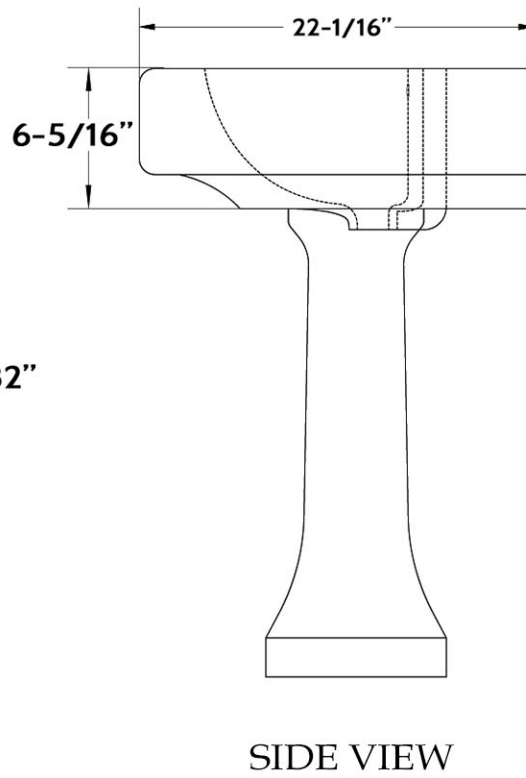

## Pedestal Sink by Randolph Morris

Item #: RMM076-1-L

All products and specifications are subject to change without notice. Randolph Morris is not responsible for typographical and/or dimensional errors. Typographical errors are subject to correction.

Note: Rough-in dimensions may vary +/- 1/2" and are subject to change. No responsibility is assumed by Randolph Morris.