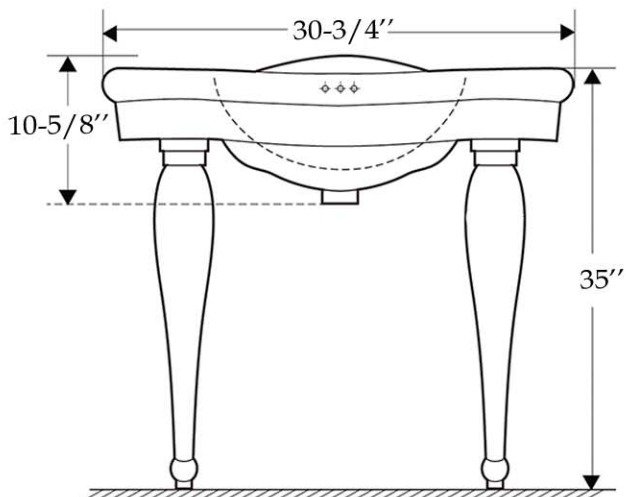

Bathroom Console Sink by Randolph Morris

Item #: RMM074-8-L

All products and specifications are subject to change without notice. Randolph Morris is not responsible for typographical and/or dimensional errors. Typographical errors are subject to correction.

Note: Rough-in dimensions may vary +/- 1/2" and are subject to change. No responsibility is assumed by Randolph Morris.