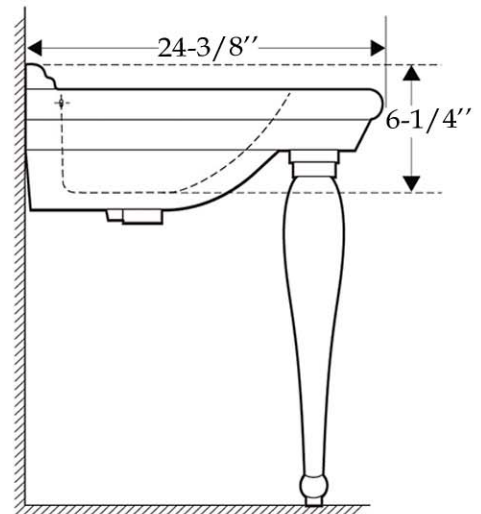

Bathroom Console Sink by Randolph Morris

Item #: RMM074-8-L

All products and specifications are subject to change without notice. Randolph Morris is not responsible for typographical and/or dimensional errors. Typographical errors are subject to correction.

Note: Rough-in dimensions may vary +/- 1/2" and are subject to change. No responsibility is assumed by Randolph Morris.