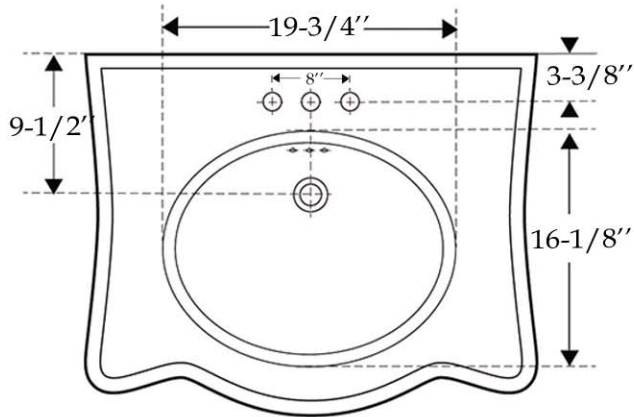

Bathroom Console Sink by Randolph Morris

Item #: RMM074-8-L

All products and specifications are subject to change without notice. Randolph Morris is not responsible for typographical and/or dimensional errors. Typographical errors are subject to correction.

Note: Rough-in dimensions may vary +/- 1/2" and are subject to change. No responsibility is assumed by Randolph Morris.