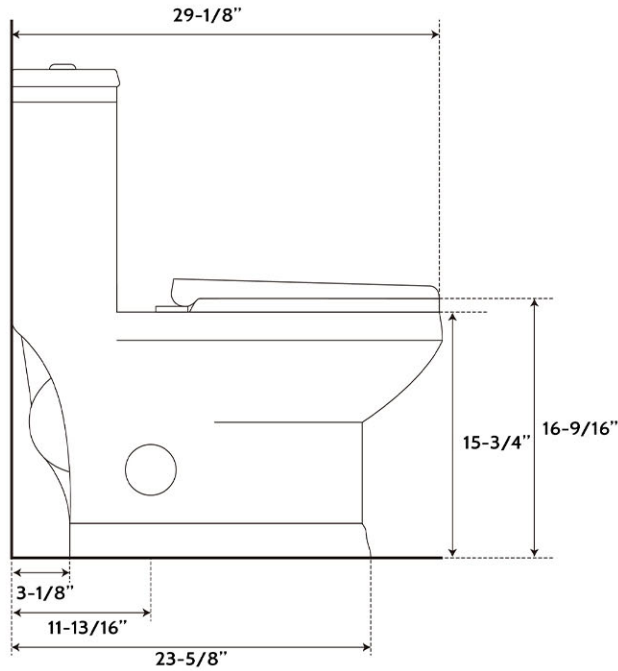

## One-Piece Toilet by Randolph Morris

Item #: RMM073

SIDE VIEW

FRONT VIEW

TOP VIEW

All products and specifications are subject to change without notice. Randolph Morris is not responsible for typographical and/or dimensional errors. Typographical errors are subject to correction.

Note: Rough-in dimensions may vary +/- 1/2" and are subject to change. No responsibility is assumed by Randolph Morris.