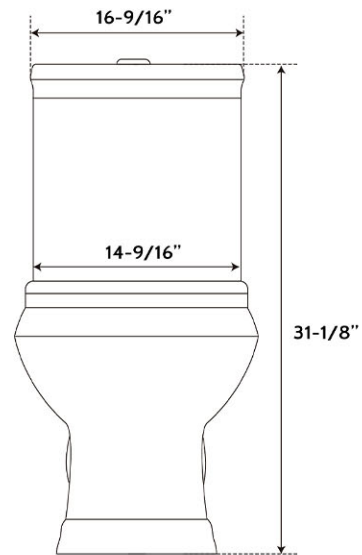

## One-Piece Toilet by Randolph Morris

Item #: RMM073

SIDE VIEW

FRONT VIEW

TOP VIEW

All products and specifications are subject to change without notice. Randolph Morris is not responsible for typographical and/or dimensional errors. Typographical errors are subject to correction.

Note: Rough-in dimensions may vary +/- 1/2" and are subject to change. No responsibility is assumed by Randolph Morris.