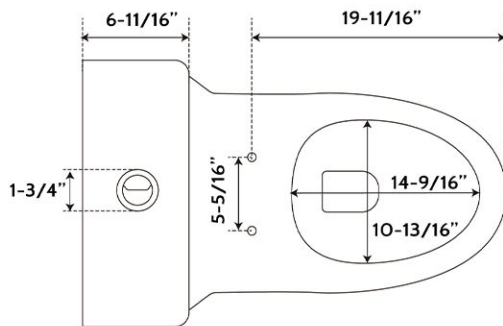

## One-Piece Toilet by Randolph Morris

Item #: RMM073

SIDE VIEW

FRONT VIEW

TOP VIEW

All products and specifications are subject to change without notice. Randolph Morris is not responsible for typographical and/or dimensional errors. Typographical errors are subject to correction.

Note: Rough-in dimensions may vary +/- 1/2" and are subject to change. No responsibility is assumed by Randolph Morris.