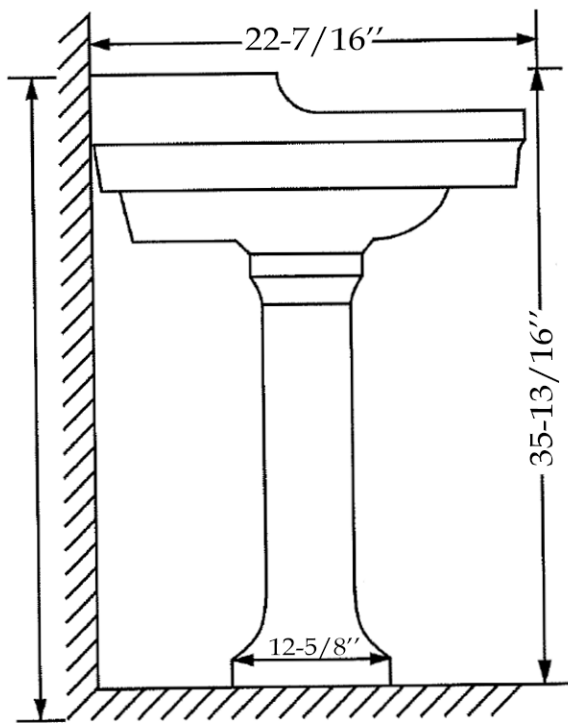

Pedestal Sink  
by Randolph Morris

Item #: RMM070-8

All products and specifications are subject to change without notice. Randolph Morris is not responsible for typographical and/or dimensional errors. Typographical errors are subject to correction.

Note: Rough-in dimensions may vary +/- 1/2" and are subject to change. No responsibility is assumed by Randolph Morris.