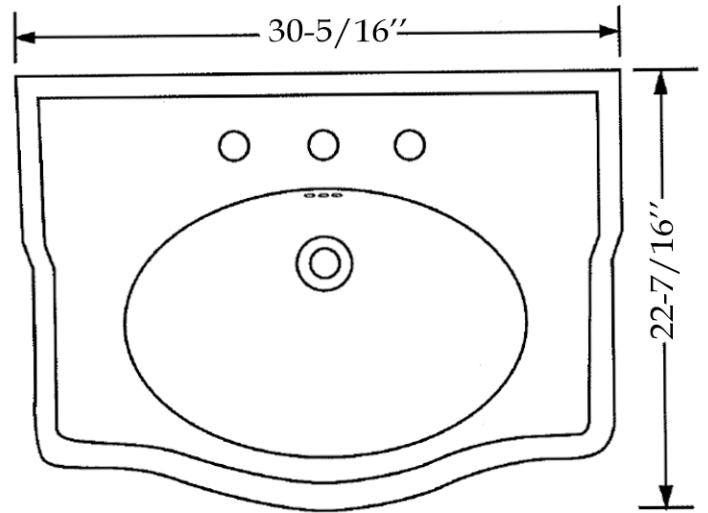

Pedestal Sink  
by Randolph Morris

Item #: RMM070-8

All products and specifications are subject to change without notice. Randolph Morris is not responsible for typographical and/or dimensional errors. Typographical errors are subject to correction.

Note: Rough-in dimensions may vary +/- 1/2" and are subject to change. No responsibility is assumed by Randolph Morris.