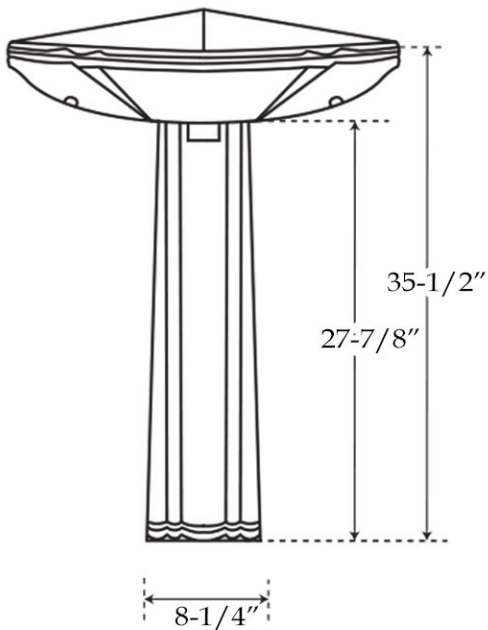

Pedestal Sink by Randolph Morris Item #: RMM060

All products and specifications are subject to change without notice. Randolph Morris is not responsible for typographical and/or dimensional errors. Typographical errors are subject to correction.

Note: Rough-in dimensions may vary +/- 1/2" and are subject to change. No responsibility is assumed by Randolph Morris.