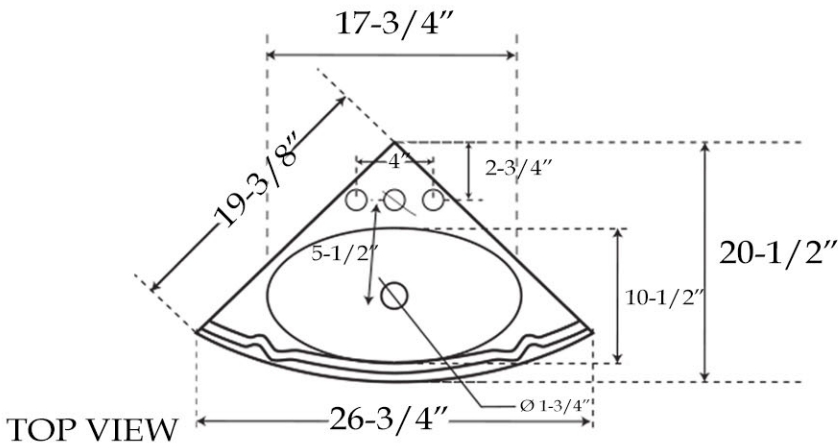

Pedestal Sink by Randolph Morris Item #: RMM060

All products and specifications are subject to change without notice. Randolph Morris is not responsible for typographical and/or dimensional errors. Typographical errors are subject to correction.

Note: Rough-in dimensions may vary +/- 1/2" and are subject to change. No responsibility is assumed by Randolph Morris.