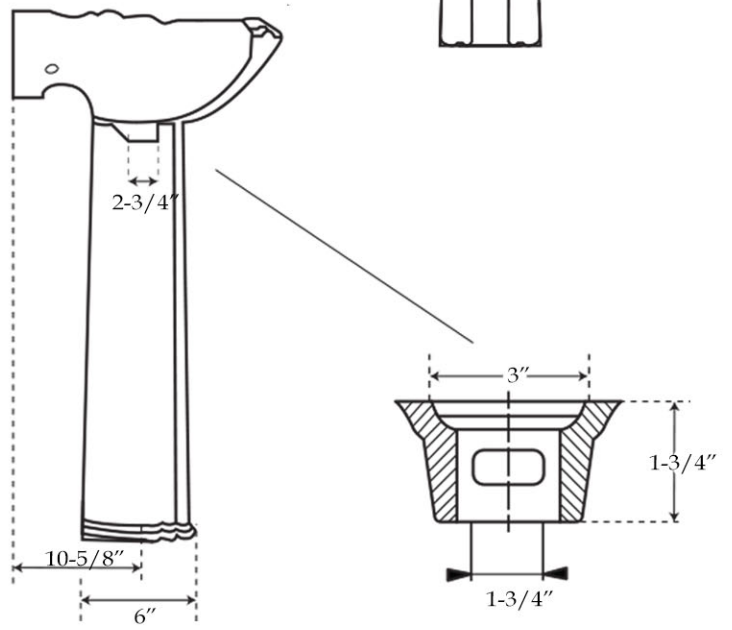

Pedestal Sink by Randolph Morris Item #: RMM060

All products and specifications are subject to change without notice. Randolph Morris is not responsible for typographical and/or dimensional errors. Typographical errors are subject to correction.

Note: Rough-in dimensions may vary +/- 1/2" and are subject to change. No responsibility is assumed by Randolph Morris.