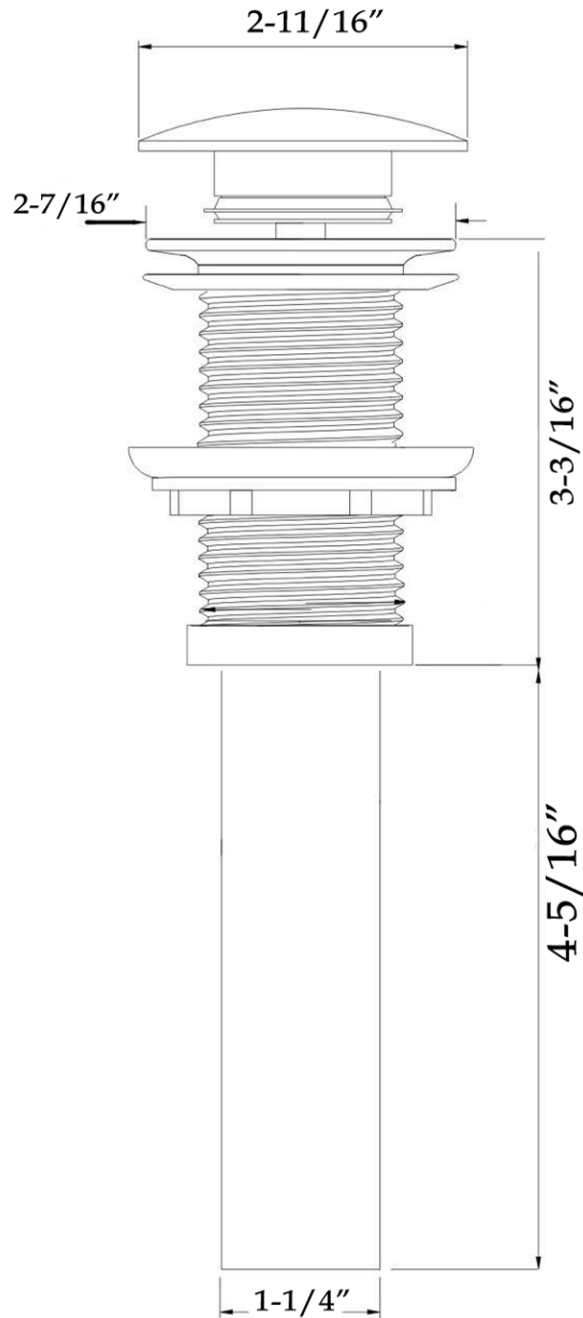

Vessel Sink Drain  
by Randolph Morris

Item #: RMM-DRAIN

All products and specifications are subject to change without notice. Randolph Morris is not responsible for typographical and/or dimensional errors. Typographical errors are subject to correction.

Note: Rough-in dimensions may vary +/- 1/2" and are subject to change. No responsibility is assumed by Randolph Morris.