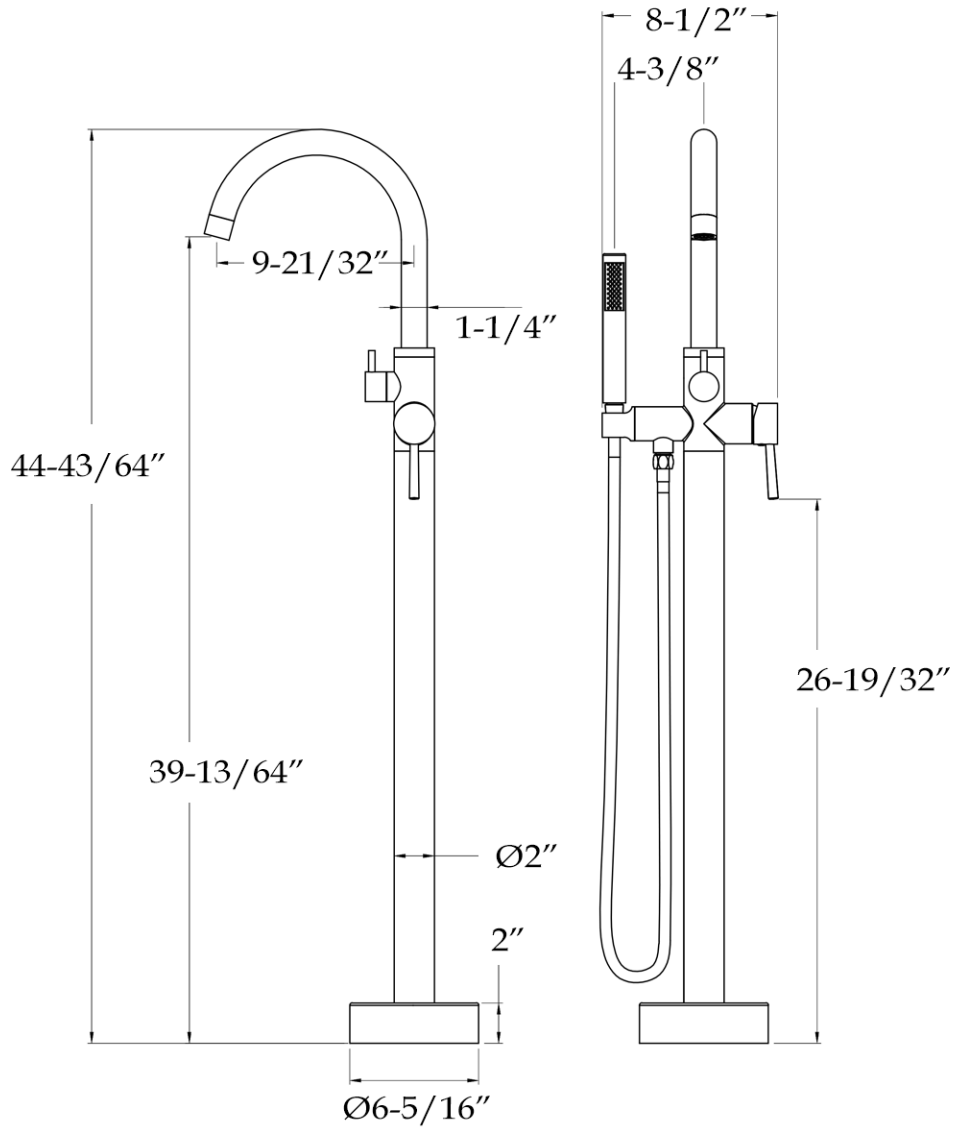

Contemporary Faucet by Randolph Morris

Item #: RMLF243

All products and specifications are subject to change without notice. Randolph Morris is not responsible for typographical and/or dimensional errors. Typographical errors are subject to correction.

Note: Rough-in dimensions may vary $\pm 1/2\text{'}$ and are subject to change. No responsibility is assumed by Randolph Morris.