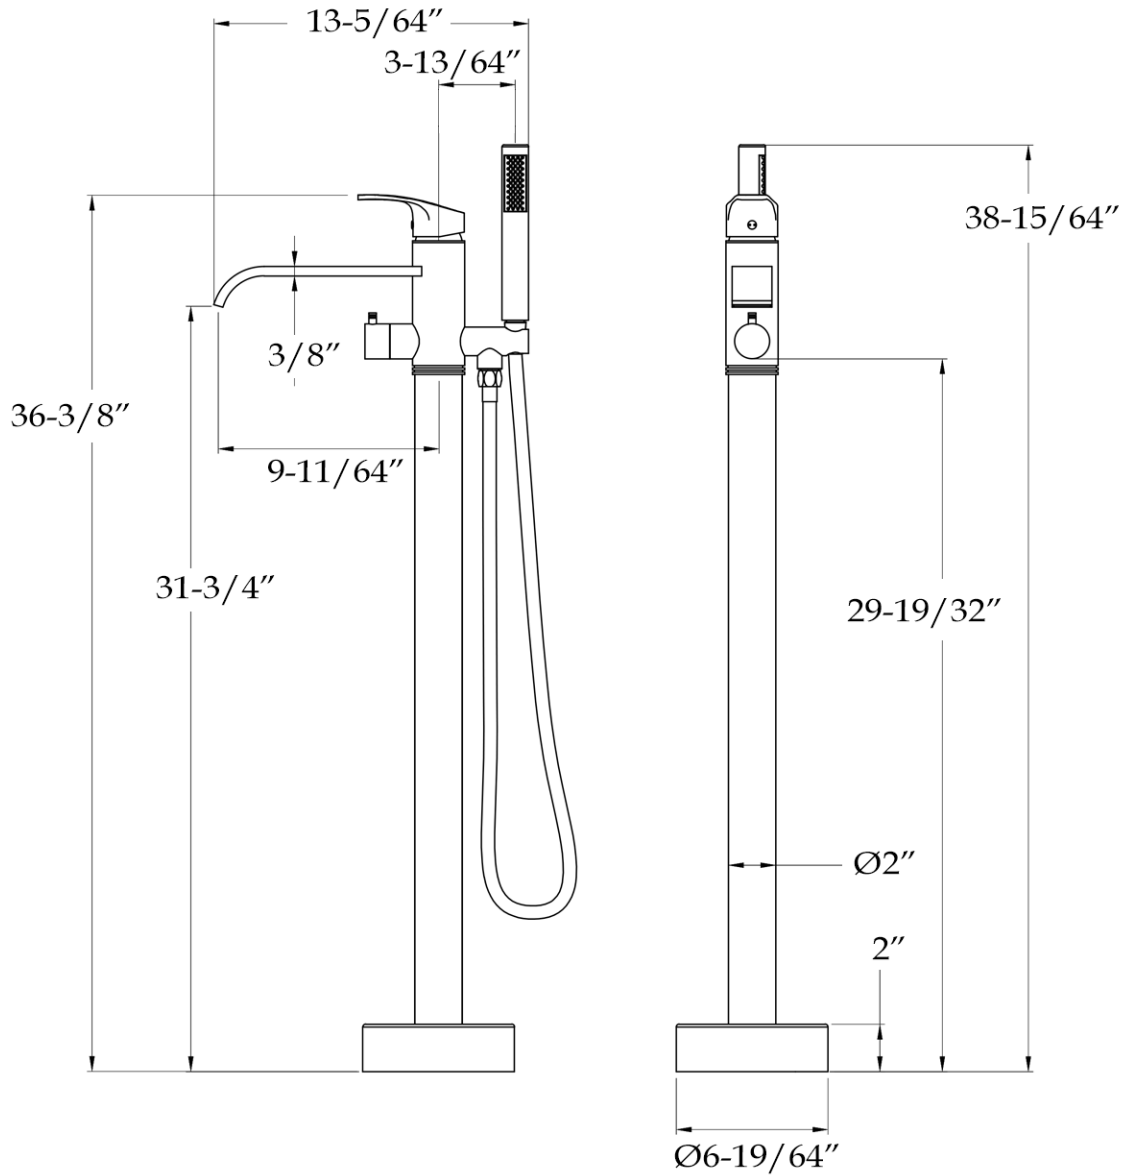

Contemporary Faucet by Randolph Morris

Item #: RMLF042

All products and specifications are subject to change without notice. Randolph Morris is not responsible for typographical and/or dimensional errors. Typographical errors are subject to correction.

Note: Rough-in dimensions may vary $\pm 1/2''$ and are subject to change. No responsibility is assumed by Randolph Morris.