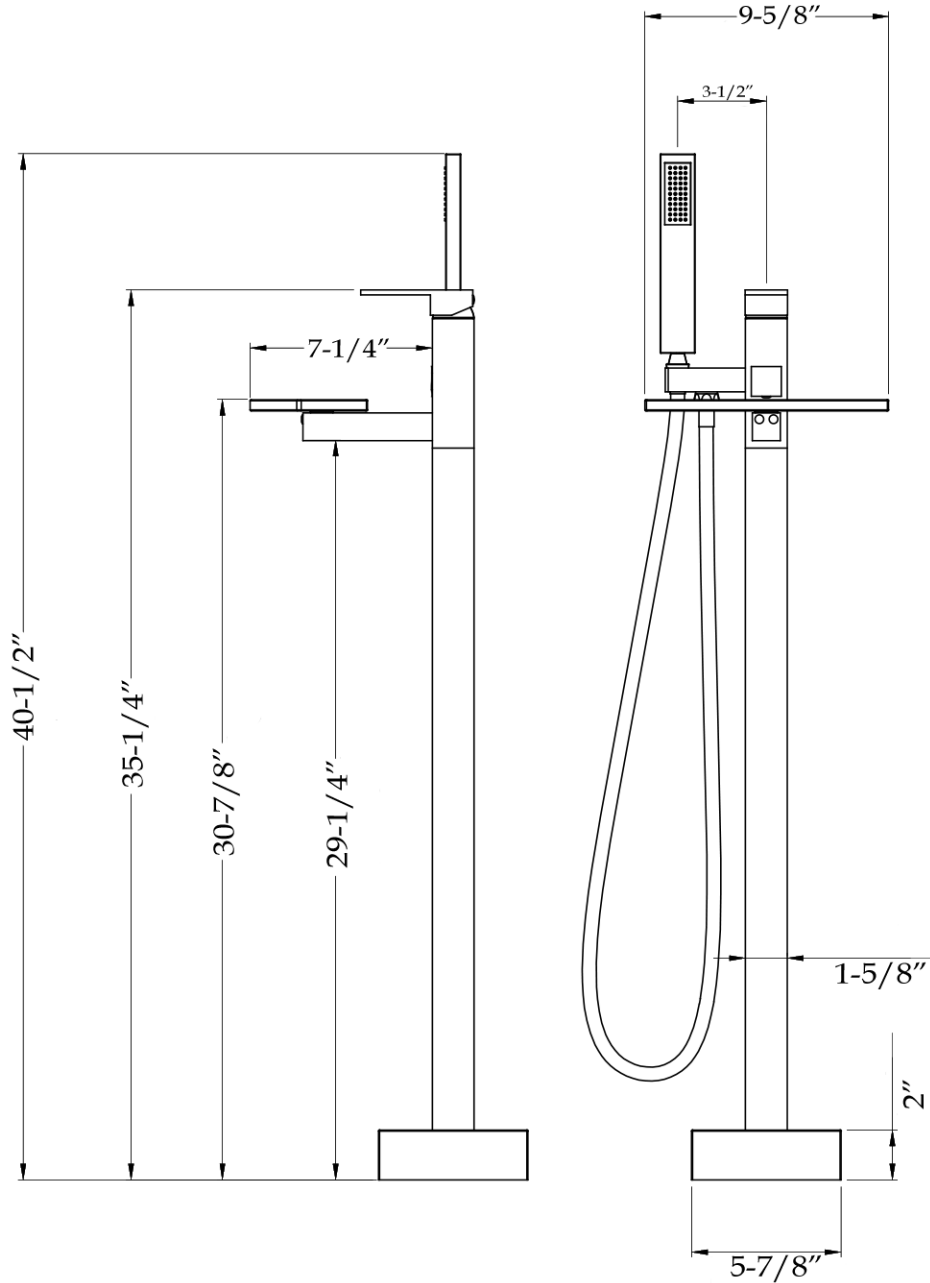

Double Ended Freestanding Tub by Randolph Morris

Item #: RML10

All products and specifications are subject to change without notice. Randolph Morris is not responsible for typographical and/or dimensional errors. Typographical errors are subject to correction.

Note: Rough-in dimensions may vary +/- 1/2" and are subject to change. No responsibility is assumed by Randolph Morris.