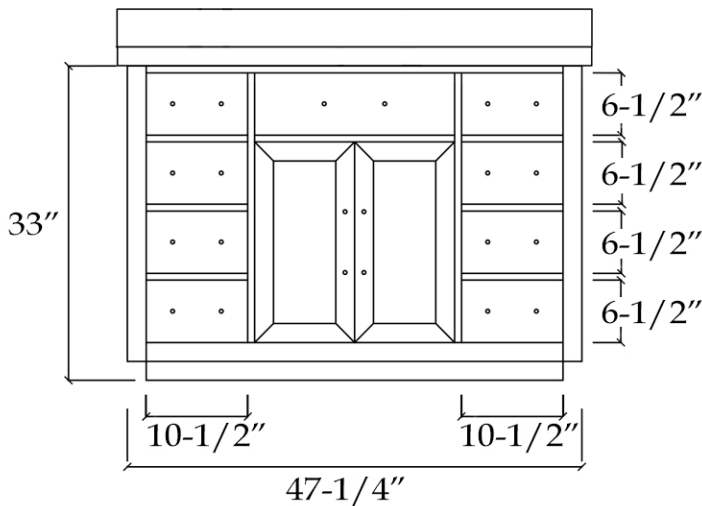

Vanity
by Randolph Morris

Item #: RMKEM47

TOP VIEW

COUNTER-TOP

FRONT VIEW

SIDE VIEW

All products and specifications are subject to change without notice. Randolph Morris is not responsible for typographical and/or dimensional errors. Typographical errors are subject to correction.

Note: Rough-in dimensions may vary +/- 1/2" and are subject to change. No responsibility is assumed by Randolph Morris.