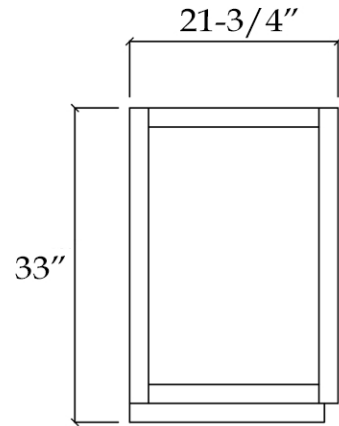

Vanity
by Randolph Morris

Item #: RMKEM47

TOP VIEW

COUNTER-TOP

FRONT VIEW

SIDE VIEW

All products and specifications are subject to change without notice. Randolph Morris is not responsible for typographical and/or dimensional errors. Typographical errors are subject to correction.

Note: Rough-in dimensions may vary +/- 1/2" and are subject to change. No responsibility is assumed by Randolph Morris.