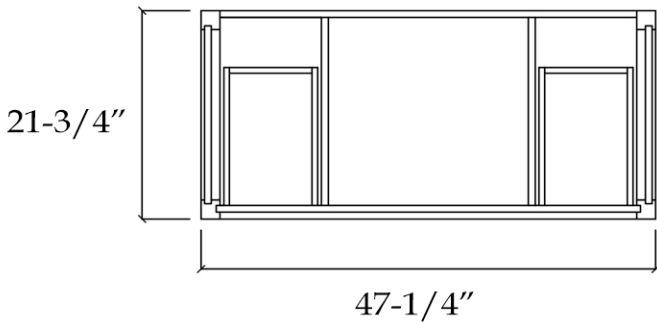

Vanity
by Randolph Morris

Item #: RMKEM47

TOP VIEW

COUNTER-TOP

FRONT VIEW

SIDE VIEW

All products and specifications are subject to change without notice. Randolph Morris is not responsible for typographical and/or dimensional errors. Typographical errors are subject to correction.

Note: Rough-in dimensions may vary +/- 1/2" and are subject to change. No responsibility is assumed by Randolph Morris.