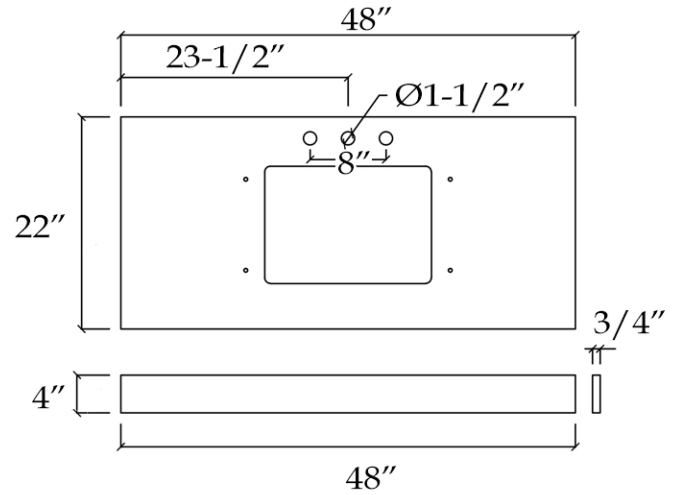

Vanity
by Randolph Morris

Item #: RMKEM47

TOP VIEW

COUNTER-TOP

FRONT VIEW

SIDE VIEW

All products and specifications are subject to change without notice. Randolph Morris is not responsible for typographical and/or dimensional errors. Typographical errors are subject to correction.

Note: Rough-in dimensions may vary +/- 1/2" and are subject to change. No responsibility is assumed by Randolph Morris.