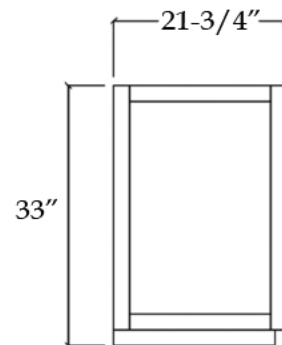

## Vanity by Randolph Morris

Item #: RMKEM-72R

TOP VIEW

COUNTER-TOP

Backsplash

FRONT VIEW

SIDE VIEW

All products and specifications are subject to change without notice. Randolph Morris is not responsible for typographical and/or dimensional errors. Typographical errors are subject to correction.

Note: Rough-in dimensions may vary +/- 1/2" and are subject to change. No responsibility is assumed by Randolph Morris.