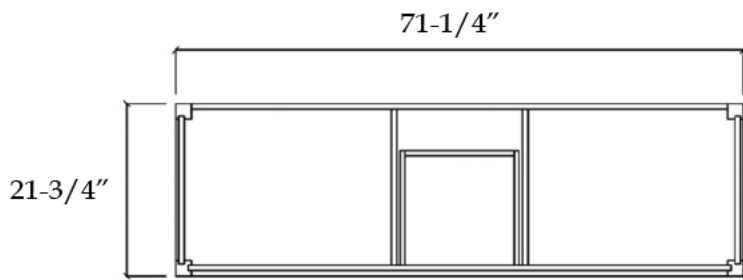

## Vanity by Randolph Morris

Item #: RMKEM-72R

TOP VIEW

COUNTER-TOP

Backsplash

FRONT VIEW

SIDE VIEW

All products and specifications are subject to change without notice. Randolph Morris is not responsible for typographical and/or dimensional errors. Typographical errors are subject to correction.

Note: Rough-in dimensions may vary +/- 1/2" and are subject to change. No responsibility is assumed by Randolph Morris.