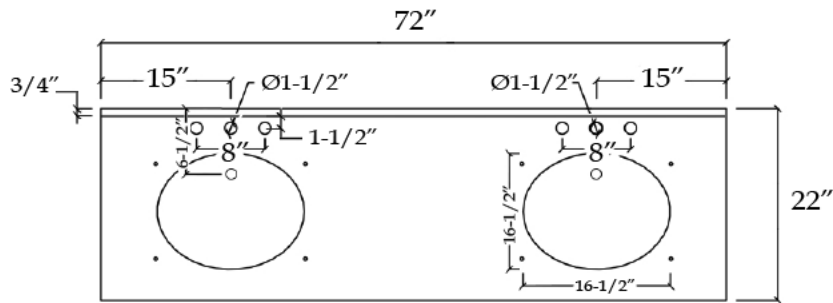

## Vanity by Randolph Morris

Item #: RMKEM-72R

TOP VIEW

COUNTER-TOP

Backsplash

FRONT VIEW

SIDE VIEW

All products and specifications are subject to change without notice. Randolph Morris is not responsible for typographical and/or dimensional errors. Typographical errors are subject to correction.

Note: Rough-in dimensions may vary +/- 1/2" and are subject to change. No responsibility is assumed by Randolph Morris.