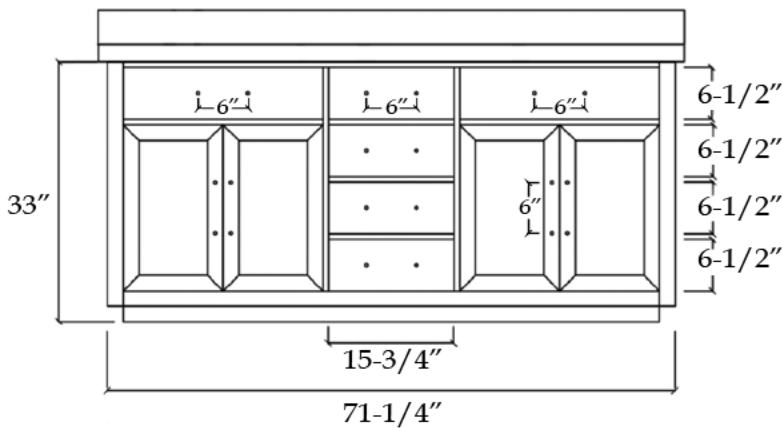

## Vanity by Randolph Morris

Item #: RMKEM-72R

TOP VIEW

COUNTER-TOP

Backsplash

FRONT VIEW

SIDE VIEW

All products and specifications are subject to change without notice. Randolph Morris is not responsible for typographical and/or dimensional errors. Typographical errors are subject to correction.

Note: Rough-in dimensions may vary +/- 1/2" and are subject to change. No responsibility is assumed by Randolph Morris.