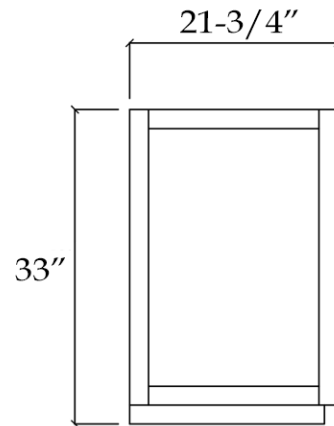

**Vanity**  
by Randolph Morris

Item #: RMKEM-48S

TOP VIEW

FRONT VIEW

COUNTER-TOP

Backsplash

SIDE VIEW

All products and specifications are subject to change without notice. Randolph Morris is not responsible for typographical and/or dimensional errors. Typographical errors are subject to correction.

Note: Rough-in dimensions may vary +/- 1/2" and are subject to change. No responsibility is assumed by Randolph Morris.