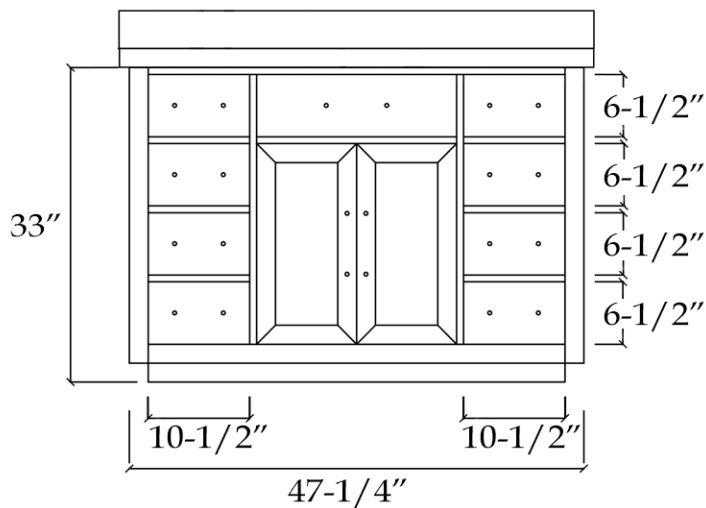

**Vanity**  
by Randolph Morris

Item #: RMKEM-48S

TOP VIEW

FRONT VIEW

COUNTER-TOP

Backsplash

SIDE VIEW

All products and specifications are subject to change without notice. Randolph Morris is not responsible for typographical and/or dimensional errors. Typographical errors are subject to correction.

Note: Rough-in dimensions may vary +/- 1/2" and are subject to change. No responsibility is assumed by Randolph Morris.