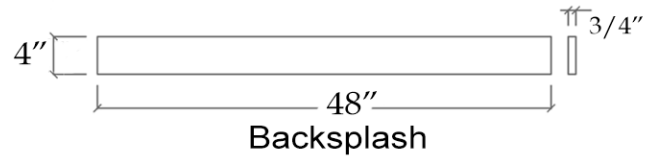

**Vanity**  
by Randolph Morris

Item #: RMKEM-48S

TOP VIEW

FRONT VIEW

COUNTER-TOP

Backsplash

SIDE VIEW

All products and specifications are subject to change without notice. Randolph Morris is not responsible for typographical and/or dimensional errors. Typographical errors are subject to correction.

Note: Rough-in dimensions may vary +/- 1/2" and are subject to change. No responsibility is assumed by Randolph Morris.