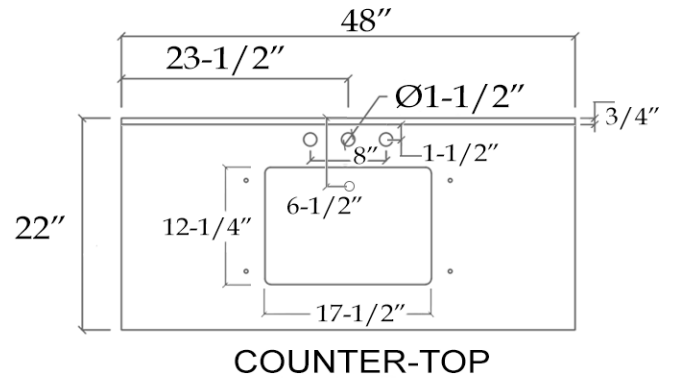

**Vanity**  
by Randolph Morris

Item #: RMKEM-48S

TOP VIEW

FRONT VIEW

COUNTER-TOP

Backsplash

SIDE VIEW

All products and specifications are subject to change without notice. Randolph Morris is not responsible for typographical and/or dimensional errors. Typographical errors are subject to correction.

Note: Rough-in dimensions may vary +/- 1/2" and are subject to change. No responsibility is assumed by Randolph Morris.