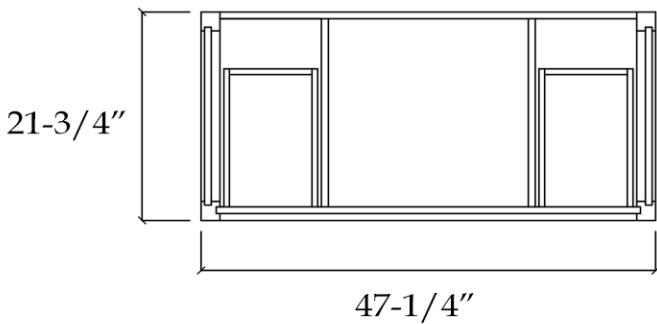

**Vanity**  
by Randolph Morris

Item #: RMKEM-48S

TOP VIEW

FRONT VIEW

COUNTER-TOP

Backsplash

SIDE VIEW

All products and specifications are subject to change without notice. Randolph Morris is not responsible for typographical and/or dimensional errors. Typographical errors are subject to correction.

Note: Rough-in dimensions may vary +/- 1/2" and are subject to change. No responsibility is assumed by Randolph Morris.