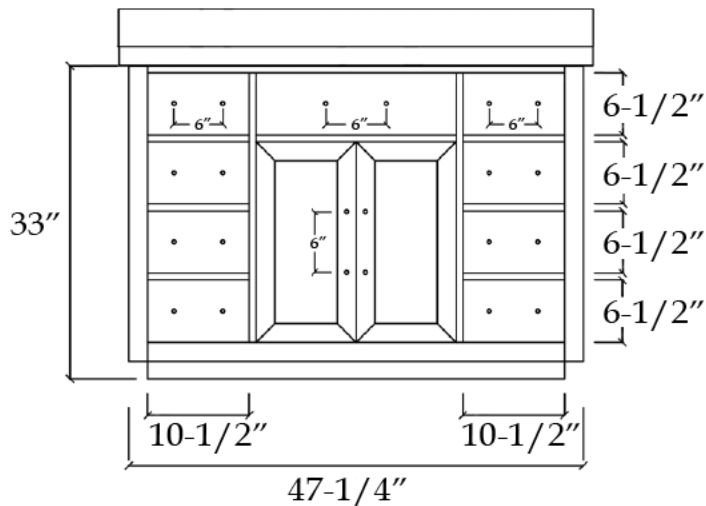

Vanity
by Randolph Morris

Item #: RMKEM-48R

TOP VIEW

FRONT VIEW

COUNTER-TOP

Backsplash

SIDE VIEW

All products and specifications are subject to change without notice. Randolph Morris is not responsible for typographical and/or dimensional errors. Typographical errors are subject to correction.

Note: Rough-in dimensions may vary +/- 1/2" and are subject to change. No responsibility is assumed by Randolph Morris.