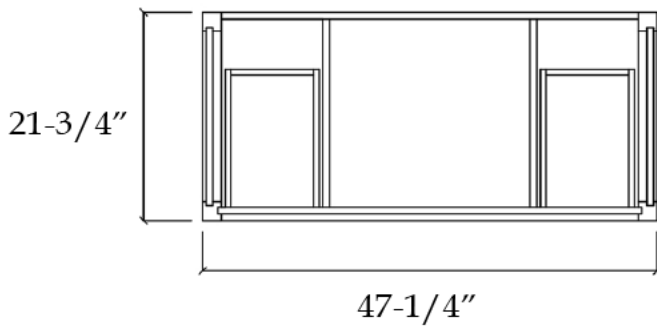

Vanity
by Randolph Morris

Item #: RMKEM-48R

TOP VIEW

FRONT VIEW

COUNTER-TOP

Backsplash

SIDE VIEW

All products and specifications are subject to change without notice. Randolph Morris is not responsible for typographical and/or dimensional errors. Typographical errors are subject to correction.

Note: Rough-in dimensions may vary +/- 1/2" and are subject to change. No responsibility is assumed by Randolph Morris.