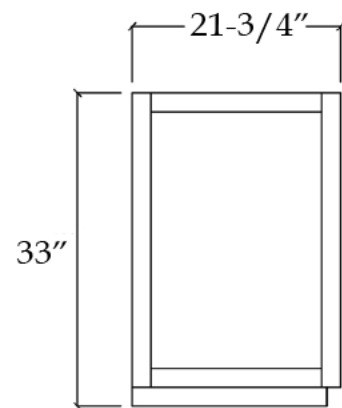

Vanity
by Randolph Morris

Item #: RMKEM-48R

TOP VIEW

FRONT VIEW

COUNTER-TOP

Backsplash

SIDE VIEW

All products and specifications are subject to change without notice. Randolph Morris is not responsible for typographical and/or dimensional errors. Typographical errors are subject to correction.

Note: Rough-in dimensions may vary +/- 1/2" and are subject to change. No responsibility is assumed by Randolph Morris.