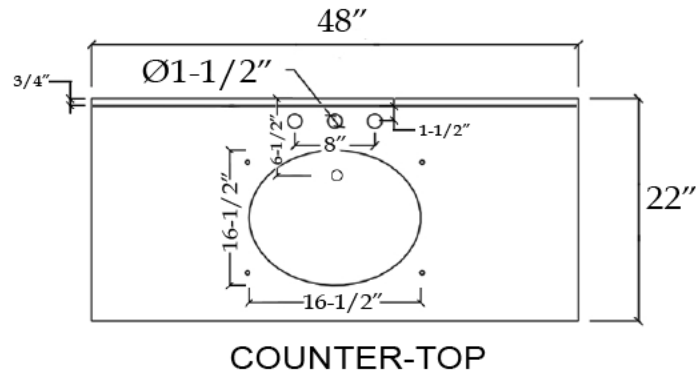

Vanity
by Randolph Morris

Item #: RMKEM-48R

TOP VIEW

FRONT VIEW

COUNTER-TOP

Backsplash

SIDE VIEW

All products and specifications are subject to change without notice. Randolph Morris is not responsible for typographical and/or dimensional errors. Typographical errors are subject to correction.

Note: Rough-in dimensions may vary +/- 1/2" and are subject to change. No responsibility is assumed by Randolph Morris.