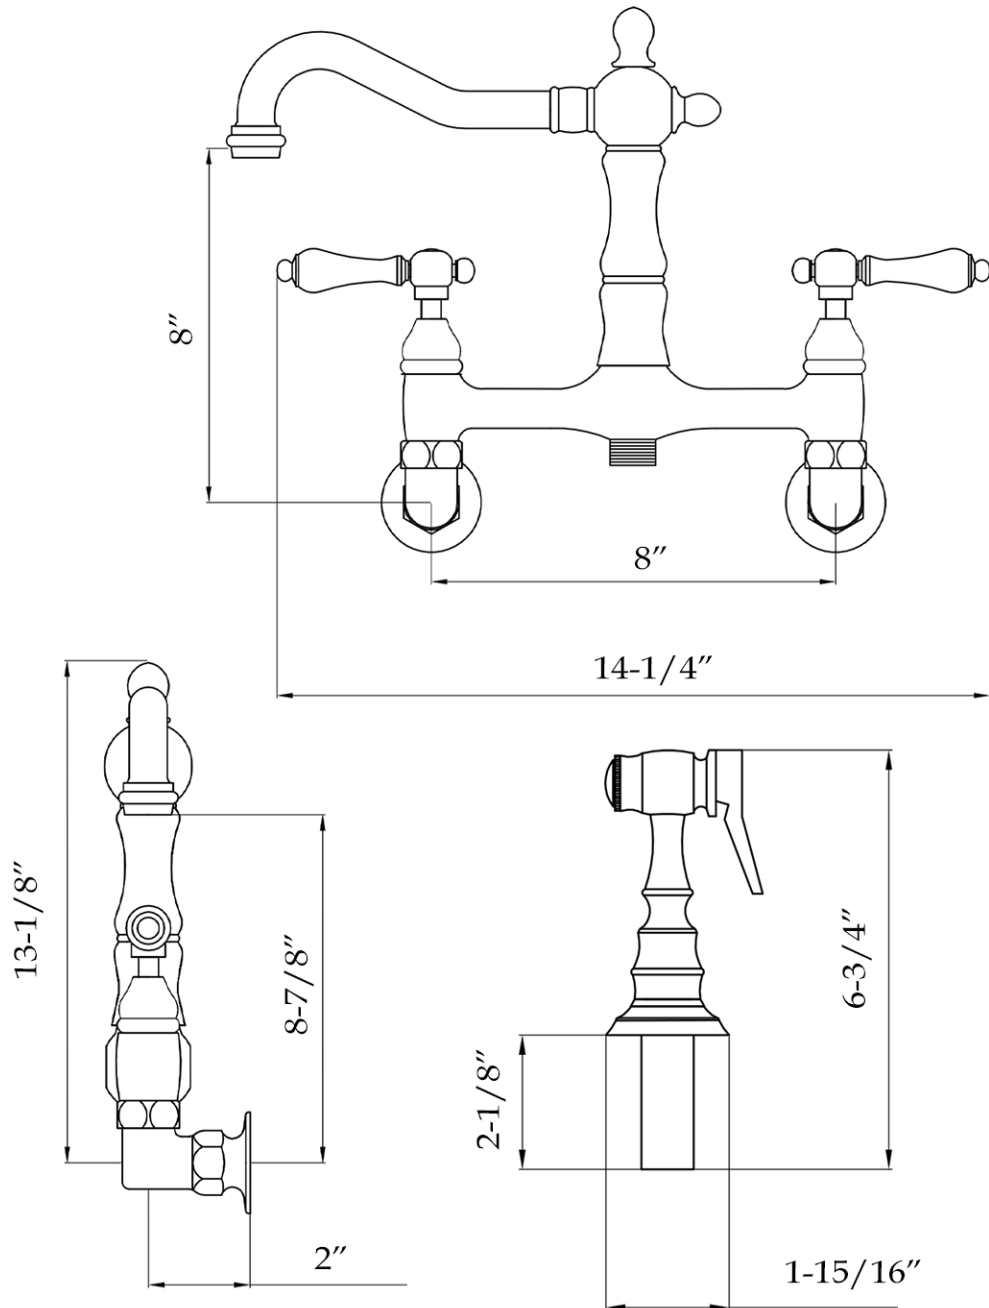

Wall Mounted Bridge Kitchen Faucet by Randolph Morris

Item #: RMK91

All products and specifications are subject to change without notice. Randolph Morris is not responsible for typographical and/or dimensional errors. Typographical errors are subject to correction.

Note: Rough-in dimensions may vary $\pm 1/2\text{'}$ and are subject to change. No responsibility is assumed by Randolph Morris.