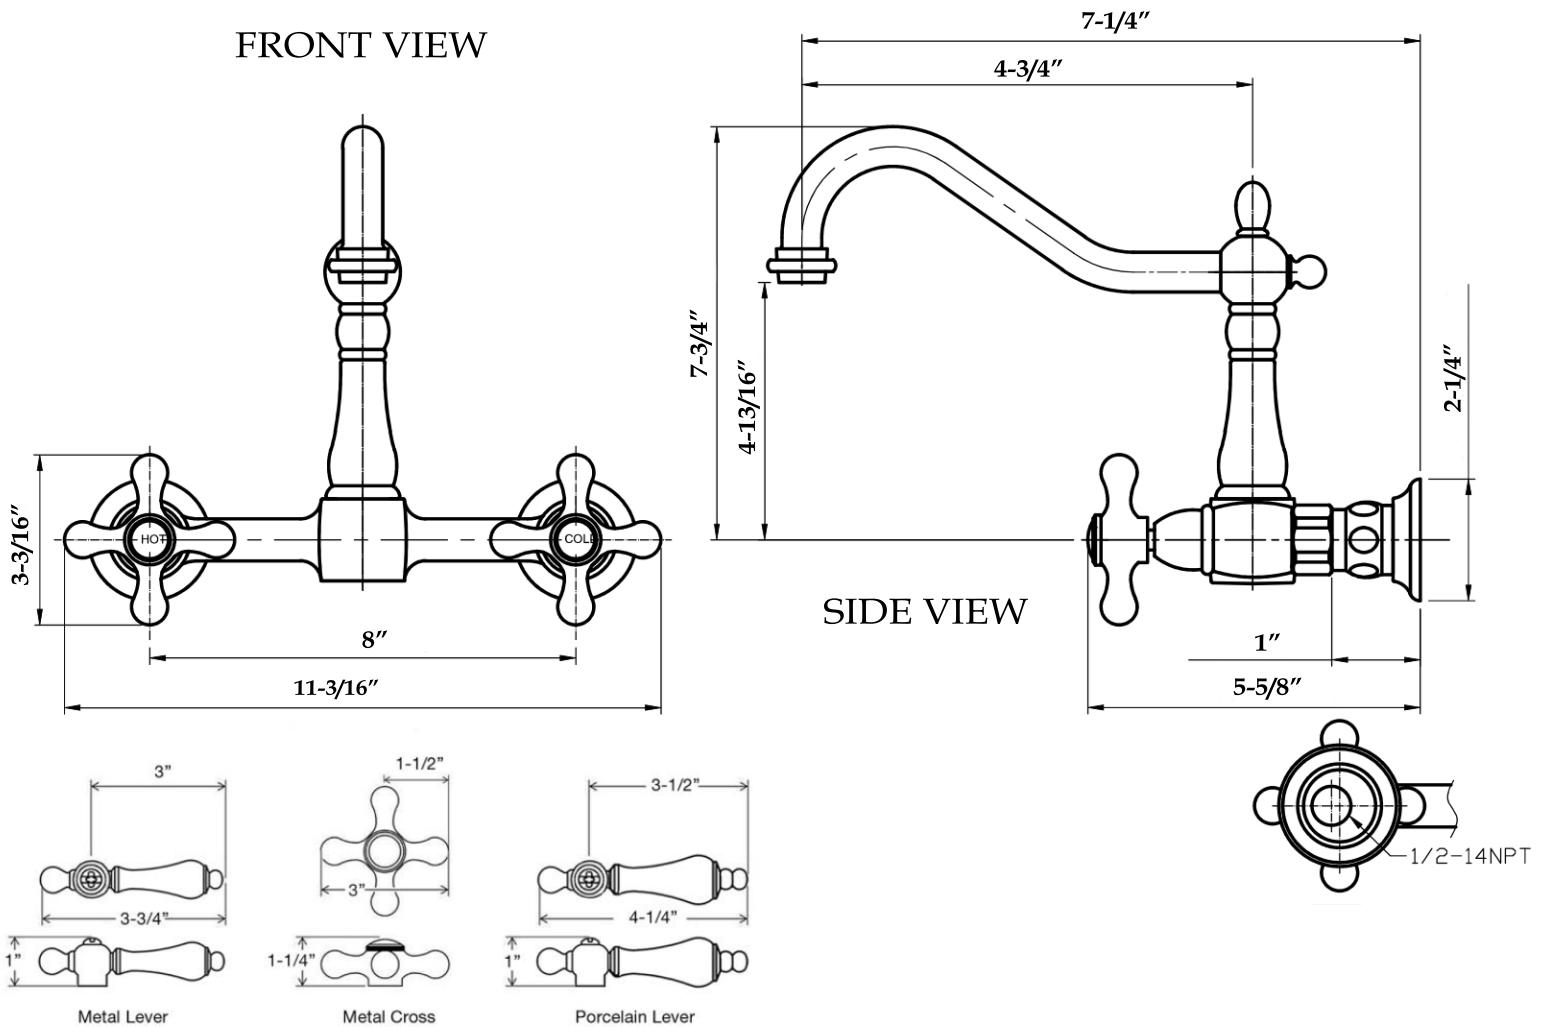

4 Inch Wall Mounted Bridge Utility Faucet
by Randolph Morris

Item #: RMK4

All products and specifications are subject to change without notice. Randolph Morris is not responsible for typographical and/or dimensional errors. Typographical errors are subject to correction.

Note: Rough-in dimensions may vary +/- 1/2" and are subject to change. No responsibility is assumed by Randolph Morris.