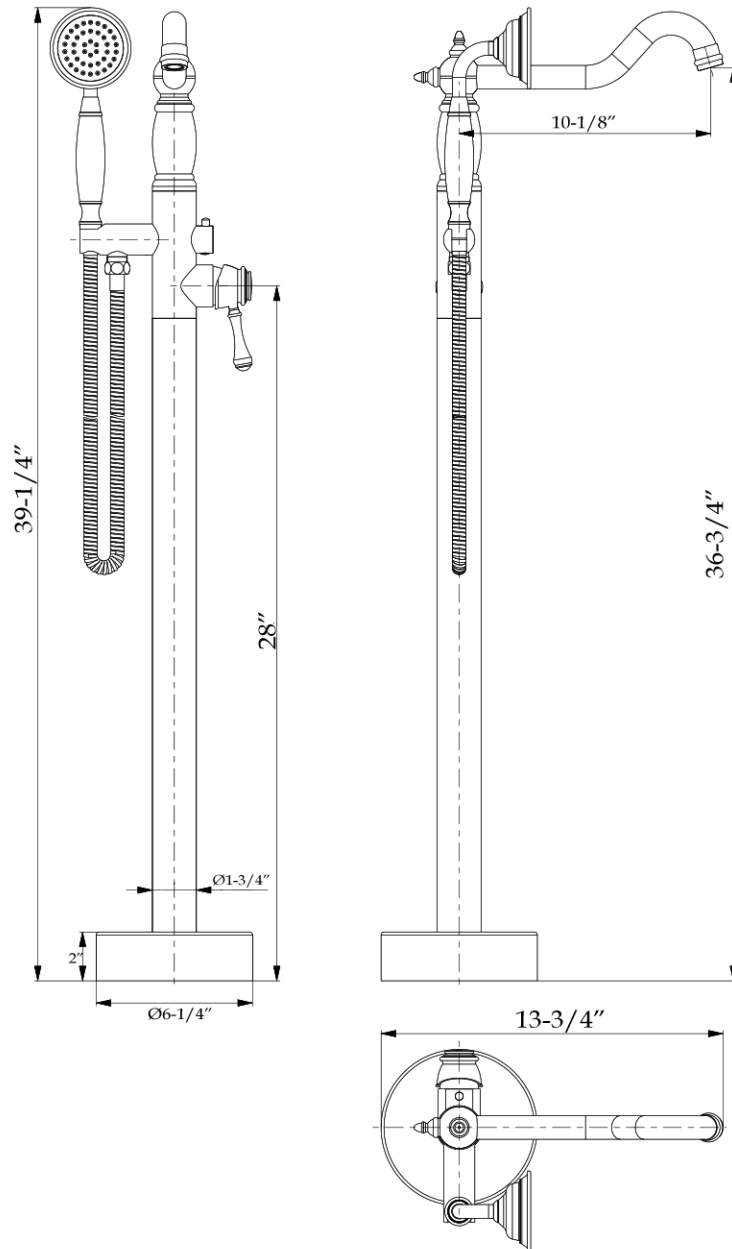

## Traditional Freestanding Tub Faucet by Randolph Morris

Item #: RMJSTF926

All products and specifications are subject to change without notice. Randolph Morris is not responsible for typographical and/or dimensional errors. Typographical errors are subject to correction.

Note: Rough-in dimensions may vary  $\pm 1/2"$  and are subject to change. No responsibility is assumed by Randolph Morris.