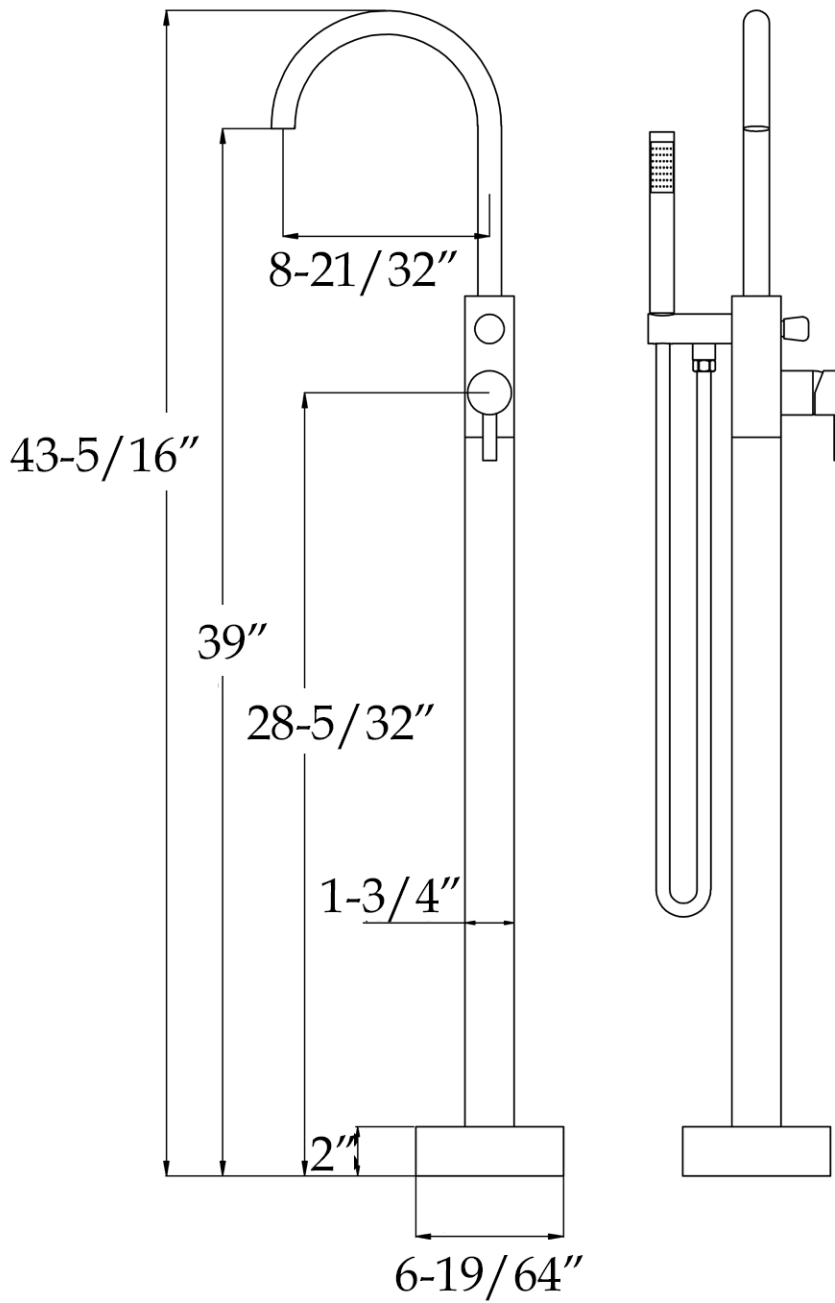

Contemporary Freestanding Bathtub by Randolph Morris

Item #: RMJSSPF

All products and specifications are subject to change without notice. Randolph Morris is not responsible for typographical and/or dimensional errors. Typographical errors are subject to correction.

Note: Rough-in dimensions may vary $\pm 1/2$ " and are subject to change. No responsibility is assumed by Randolph Morris.