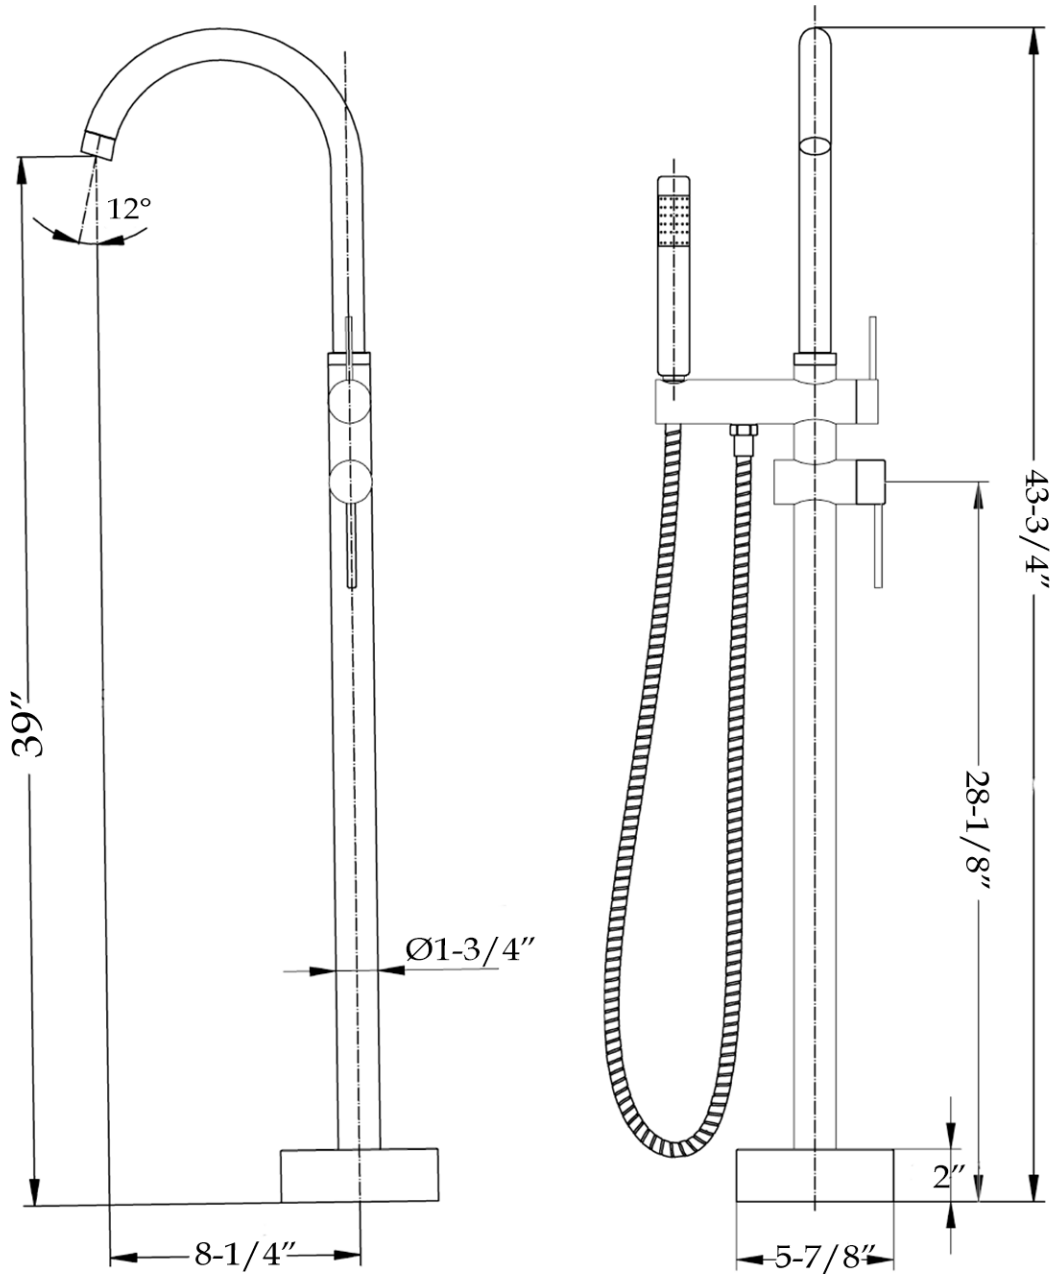

Freestanding Bathtub Faucet  
by Randolph Morris

Item #: RMJS7

All products and specifications are subject to change without notice. Randolph Morris is not responsible for typographical and/or dimensional errors. Typographical errors are subject to correction.

Note: Rough-in dimensions may vary +/- 1/2" and are subject to change. No responsibility is assumed by Randolph Morris.