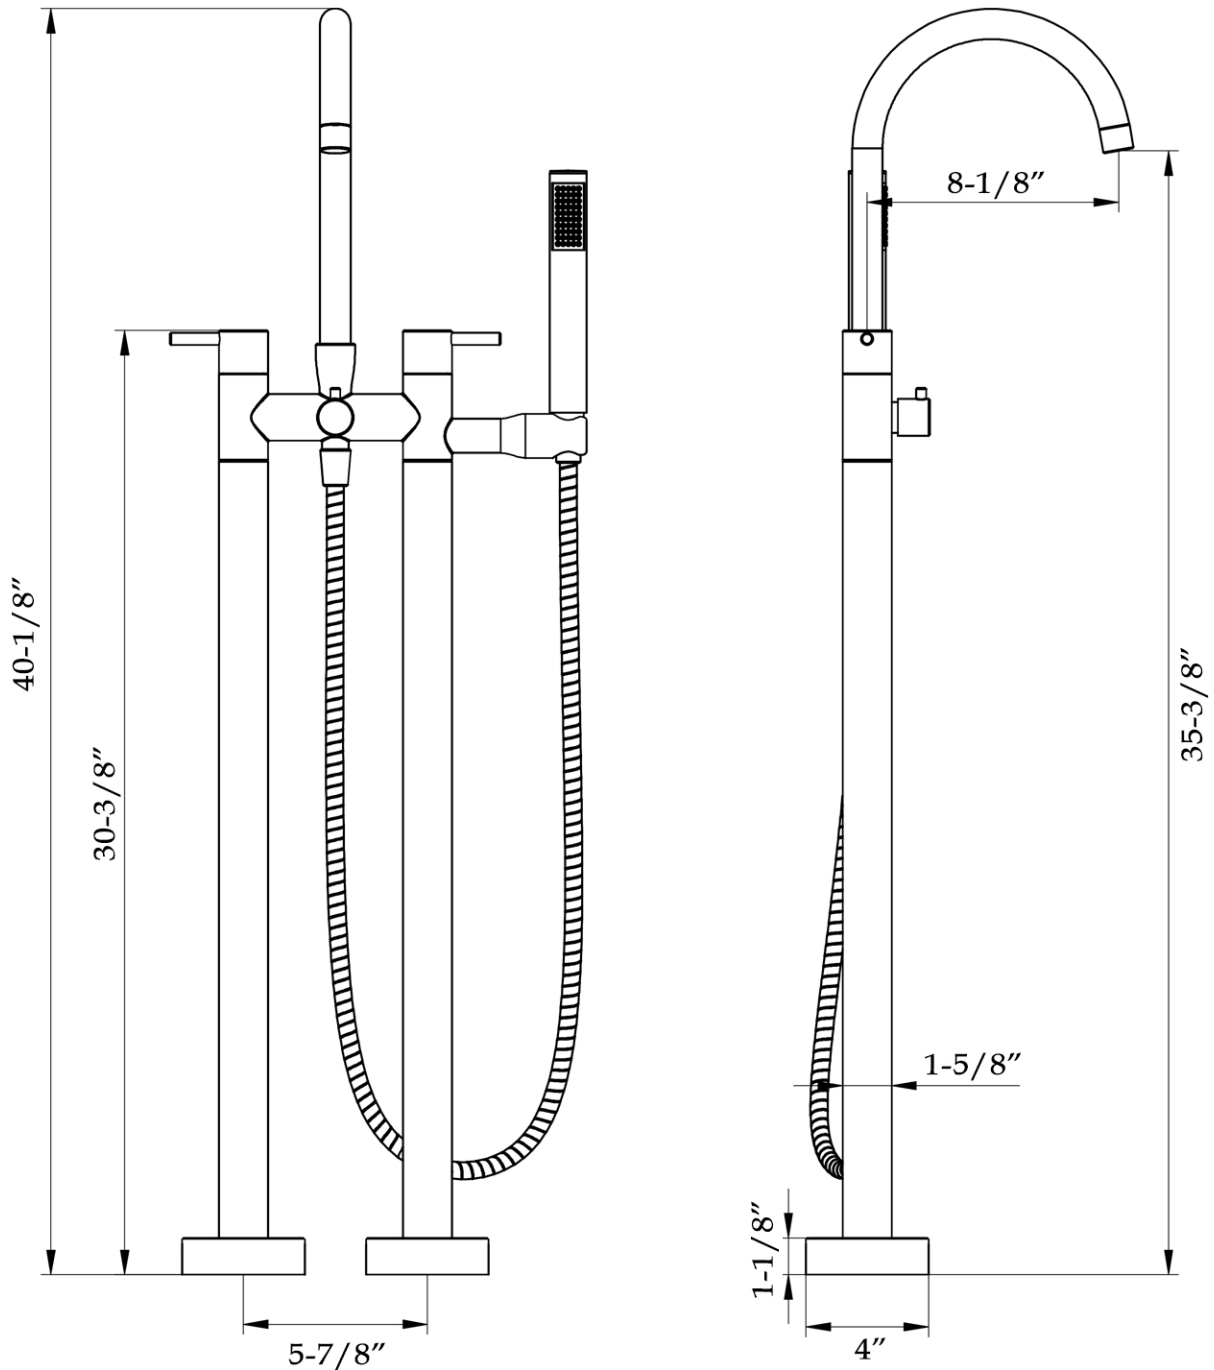

## Freestanding Tub Faucet by Randolph Morris

Item #: RMJS513

All products and specifications are subject to change without notice. Randolph Morris is not responsible for typographical and/or dimensional errors. Typographical errors are subject to correction.

Note: Rough-in dimensions may vary  $\pm 1/2''$  and are subject to change. No responsibility is assumed by Randolph Morris.