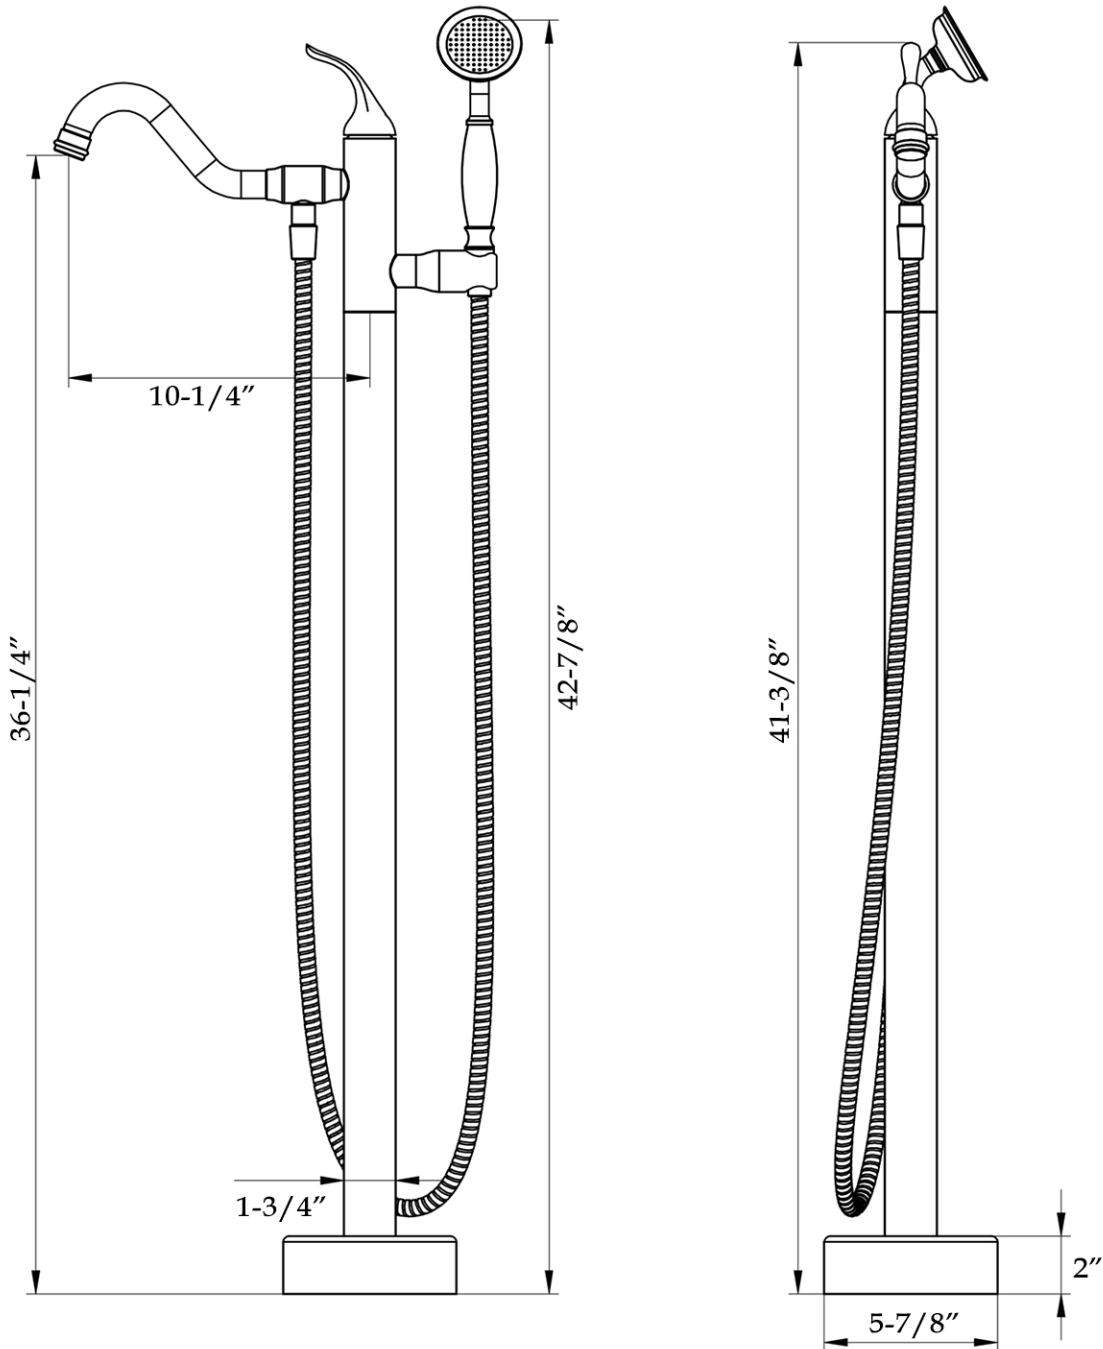

Freestanding Tub Faucet by Randolph Morris

Item #: RMJS41

All products and specifications are subject to change without notice. Randolph Morris is not responsible for typographical and/or dimensional errors. Typographical errors are subject to correction.

Note: Rough-in dimensions may vary $\pm 1/2\text{''}$ and are subject to change. No responsibility is assumed by Randolph Morris.