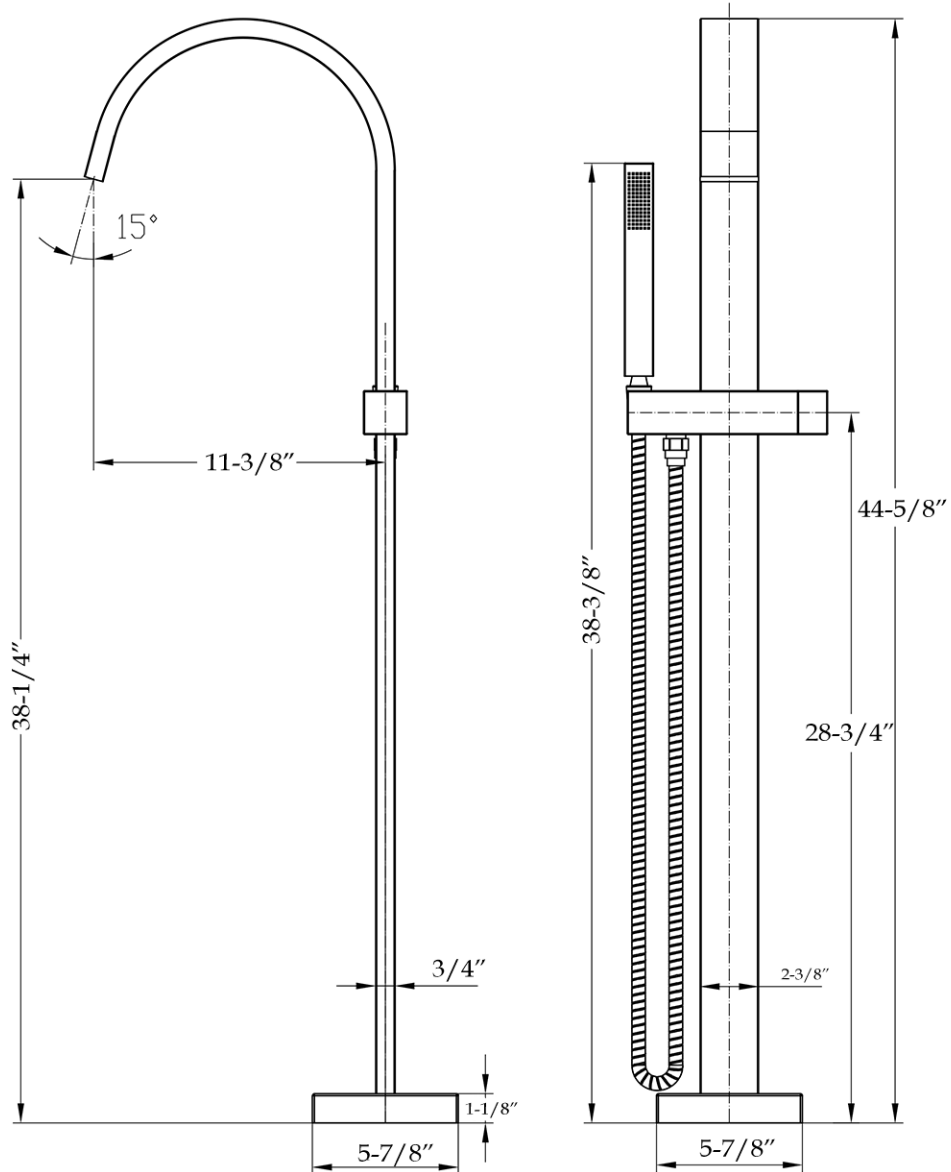

Contemporary Freestanding Tub Faucet by Randolph Morris

Item #: RMJS4040

All products and specifications are subject to change without notice. Randolph Morris is not responsible for typographical and/or dimensional errors. Typographical errors are subject to correction.

Note: Rough-in dimensions may vary $\pm 1/2$ " and are subject to change. No responsibility is assumed by Randolph Morris.