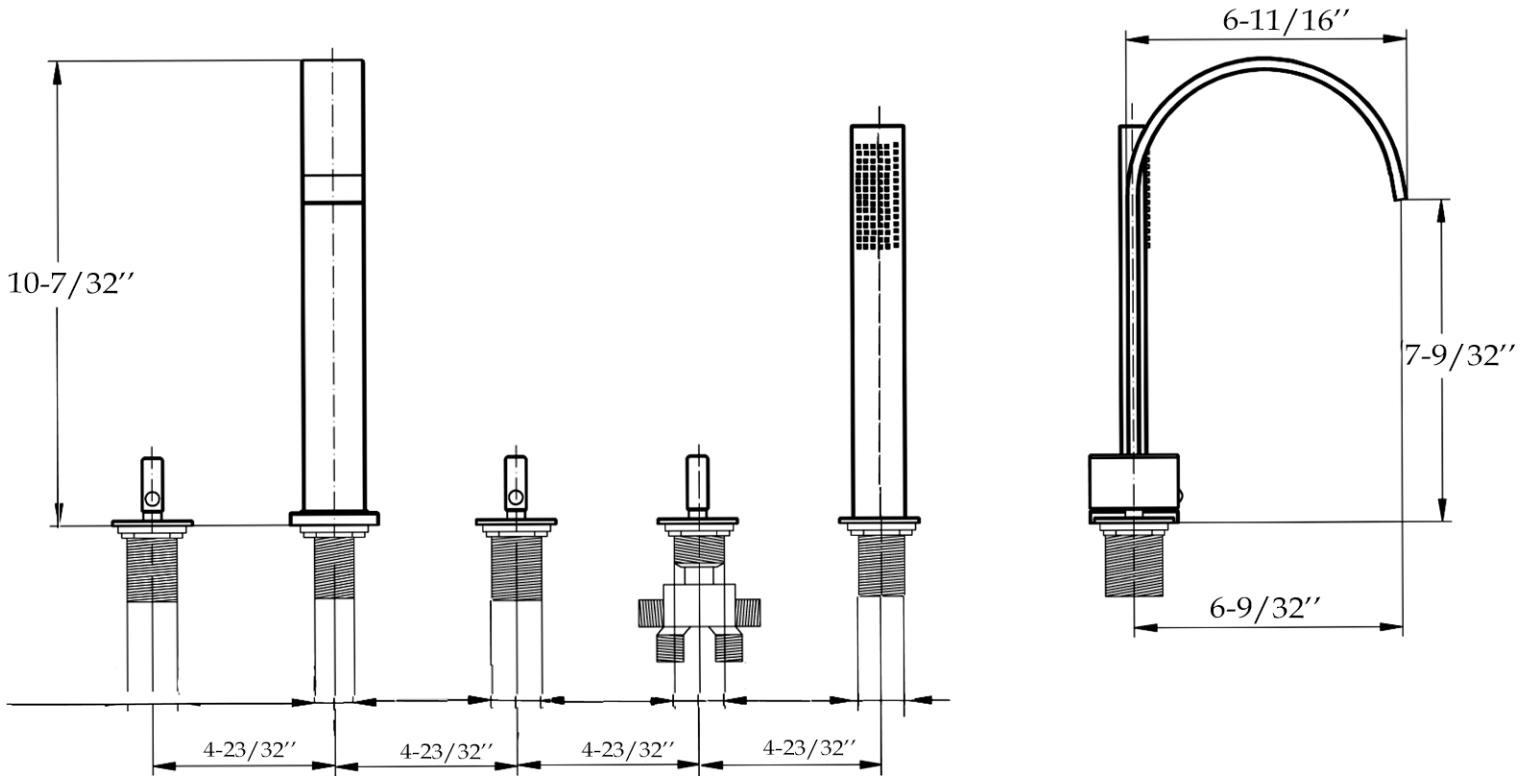

Deck Mount Tub Faucet by Randolph Morris

Item #: RMJS33

All products and specifications are subject to change without notice. Randolph Morris is not responsible for typographical and/or dimensional errors. Typographical errors are subject to correction.

Note: Rough-in dimensions may vary +/- 1/2" and are subject to change. No responsibility is assumed by Randolph Morris.